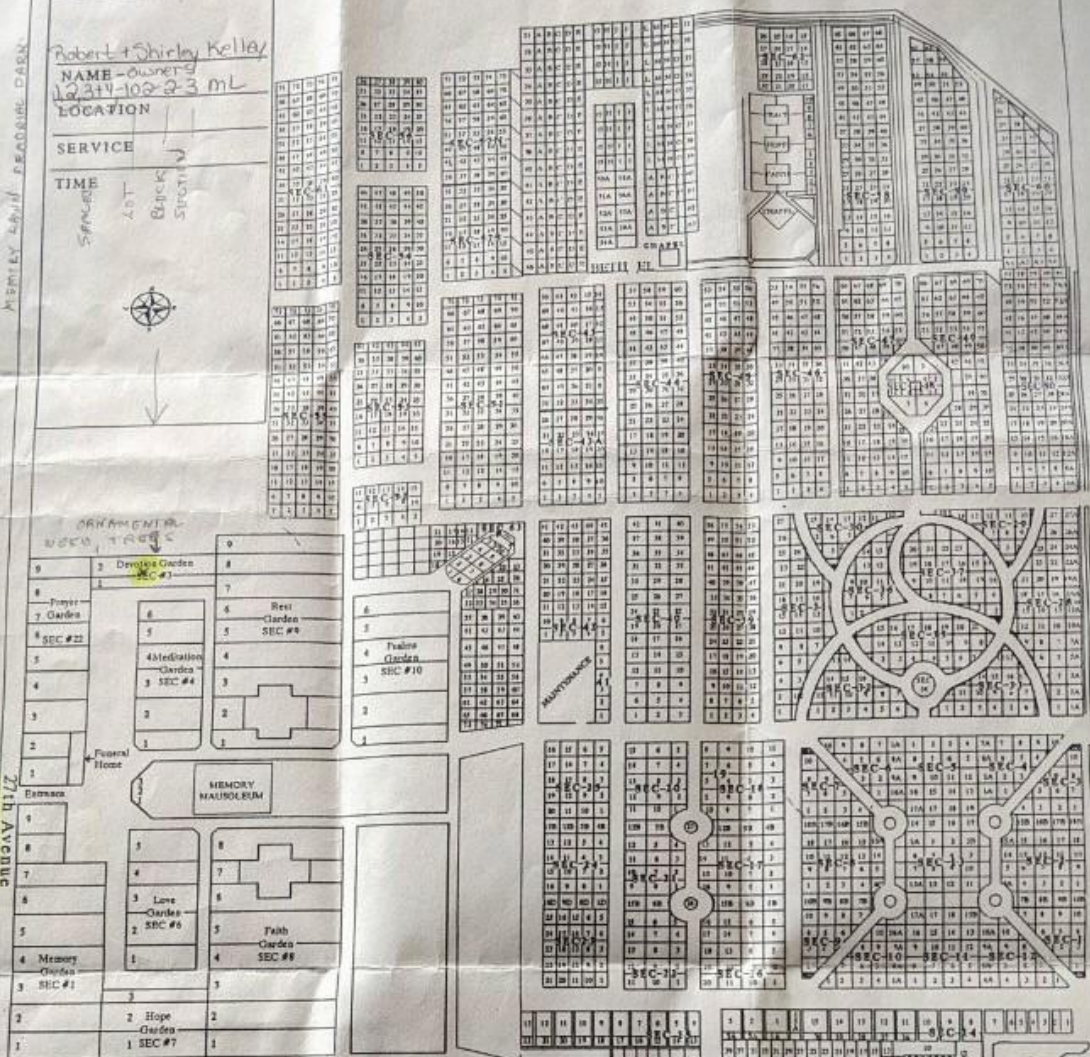

Greenwood Memory Gardens

719 North 27th Ave, Phoenix, AZ 85009

Four Single Grave Spaces for Sale
\$2,750.00 each!

About this Cemetery Property

Centrally located in Phoenix near Highways I10 and I17. Greenwood Memory Lawn Cemetery. 27th Ave and McKinley St (but must use main entrance) Section 3 Devotion Garden near trees and bushes. Spaces can be made double depth with a separate fee paid directly to the cemetery.

Details of this Cemetery Property

Listing ID: 25-0325-5 Property Type: Grave Spaces Quantity: (4) Singles
Garden: Devotion Block: 2 Section: 3 Lot: 102 Grave(s): 1, 2, 3, 4

I-10 PAPAGO FREEWAY

MIDWAY MAPLE LEADER PARK

Robert + Shirley Kelly
 NAME - owner
 No. 214-102-23 ML
 LOCATION

SERVICE

TIME

SPECIAL
 ADT
 BIRTH
 STRAIN

27th AVENUE

I-10 BLACK CANYON HIGHWAY

Flowers will be removed beginning the 7th day after New Years. Flowers other than those for a funeral or Holiday must be placed in an approved permanent vase. Flowers not in an approved vase will be removed. No glass containers, digging or planting of any kind is permitted.