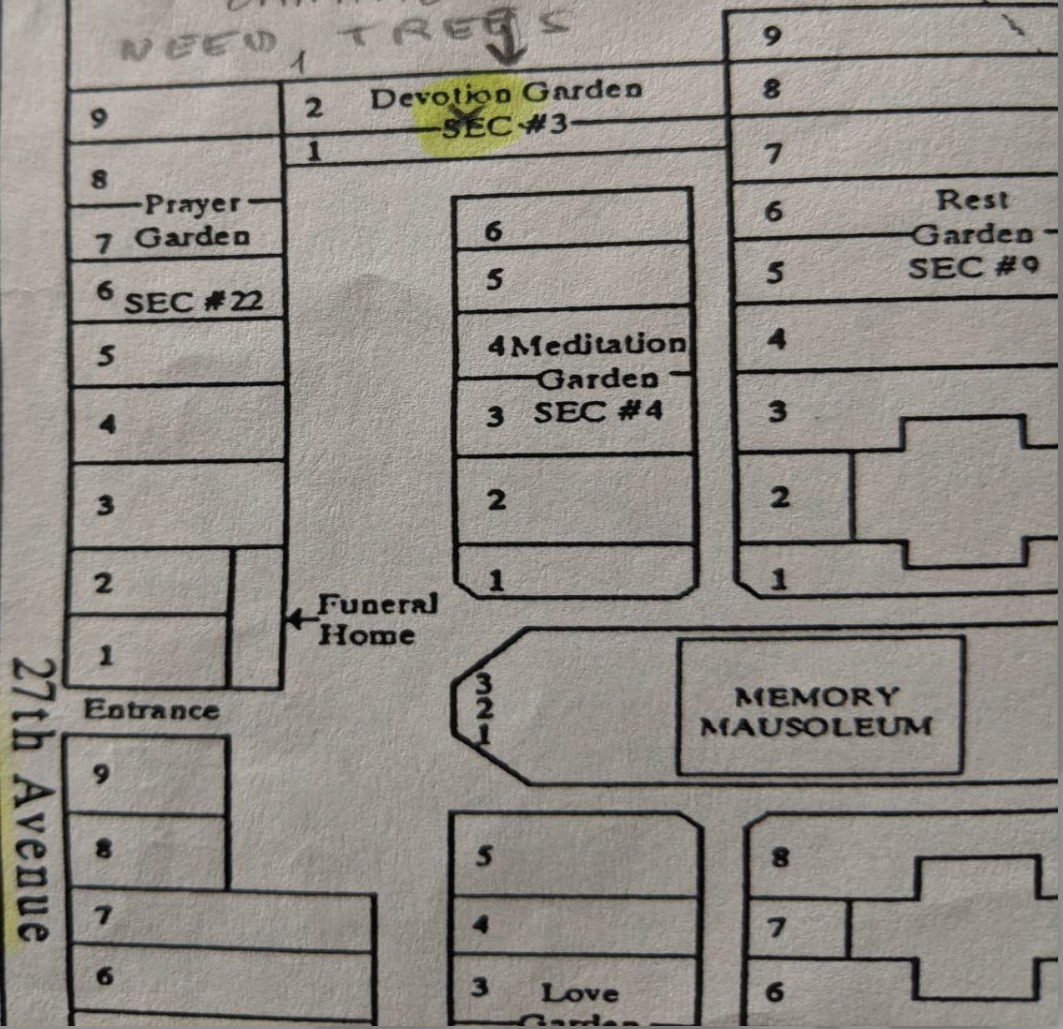

Details of this Cemetery Property

Listing ID: 25-0325-5 Property Type: Grave Spaces Quantity: (4) Singles
Garden: Devotion Block: 2 Section: 3 Lot: 102 Grave(s): 1, 2, 3, 4

I-10 PAPAGO FREEWAY

MIDWAY MAPLE LEADER PARK

21	22	23
16	17	18
11	12	13
6	7	8
1	2	3

ORNAMENTAL
NEED TREES

27th Avenue

Funeral Home

MEMORY MAUSOLEUM

Love Garden