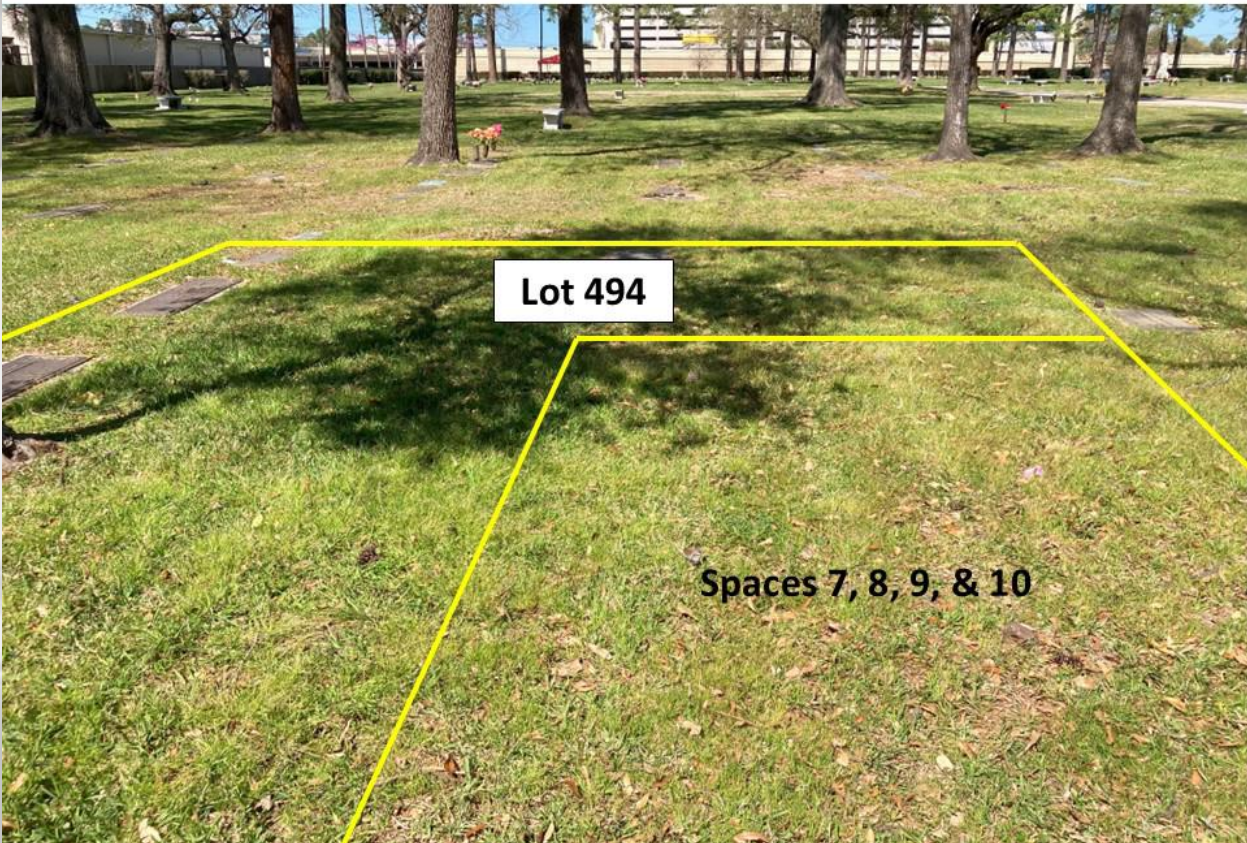

Please Call Seller Directly: **832-654-4003** or dongehring@comcast.net

Details of this Cemetery Property

Listing ID: 25-0317-11 Property Type: Grave Spaces Quantity: (4)Singles

Garden/Section: 1 Lot: 494 Grave(s): 7, 8, 9, 10

View (Facing East) Of Lot, Spaces, Section Boundary & Dimensions

View Looking North At Section 1's Lot 494 and Spaces 7, 8, 9, and 10

View Looking West At Lot 494 and Spaces 7, 8, 9, and 10

View Of Boundary Between Sections 1 and 5 & Lot 494 - Facing West

60'

Part of the original 4 space deed.