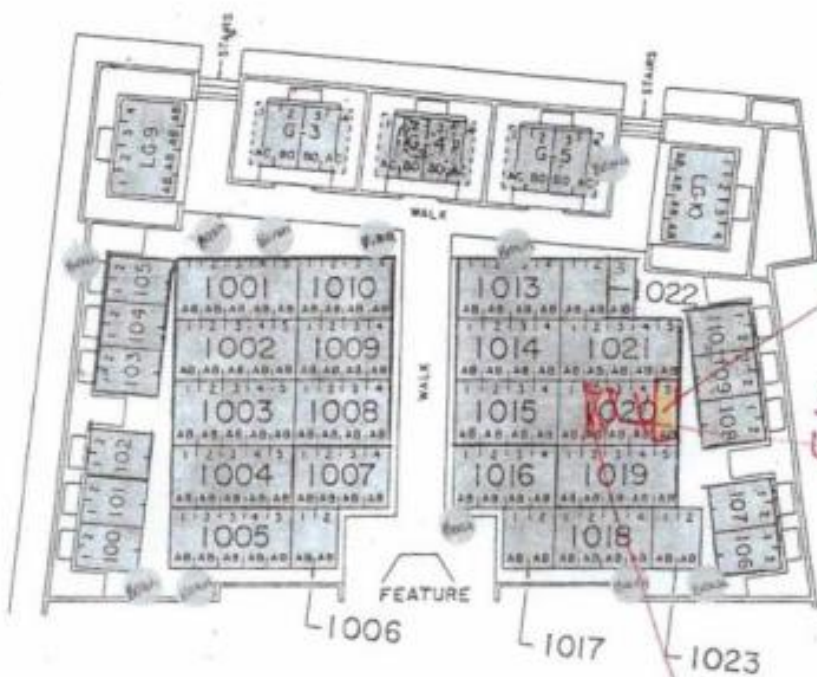

Pacific View Memorial Park

3500 Pacific View Drive, Corona Del Mar, CA 92625

*Two Double Depth Companion Lawn Crypts
\$92,000.00 each!*

About this Property

2 Pristine Double Depth Companion Lawn Crypts located in the beautifully maintained Palm Court Estate Gardens. Available for Immediate Need. Includes Transfer Fee, and Double Vaults

Details of this Cemetery Property

Listing ID: 25-0313-5 Property Type: Lawn Crypts Quantity: (2) Double Depth Companions
Garden/Section: Palm Court Estate Lot: 1020 Lawn Crypt(s): 3, 4

Lawn Spaces 19k-130k
 Bench Estates 220k-330k
 Private Estates 490k-1.6mil.
 B.T.S. 2.2mil.-2.5mil.

**INITIAL
 HERE**

Pacific View Memorial Park & Mortuary

FD 1176 COA 507

Dignity
 Mortuary
 License # 0161738
 3500 Pacific View Drive
 Corona del Mar, CA 92625

Pacific View Memorial Park and Mortuary
 3500 Pacific View Drive, Corona del Mar, CA 92625
 COA 507 FD 1176 (949) 644-2700

Effective 7-3-17

PROPERTY OF PACIFIC VIEW MEMORIAL PARK

HAROLD IRENE

3 & 4 LAWRENCE & IRENE

#2 DAVID

CRYPT DETAIL

FIRST INTERMENT MADE IN SPACE 'A'

ESTATE I.S. SIZE: 3.00'x 8.00'
CRYPT I.S. SIZE: 2.67'x 7.75'