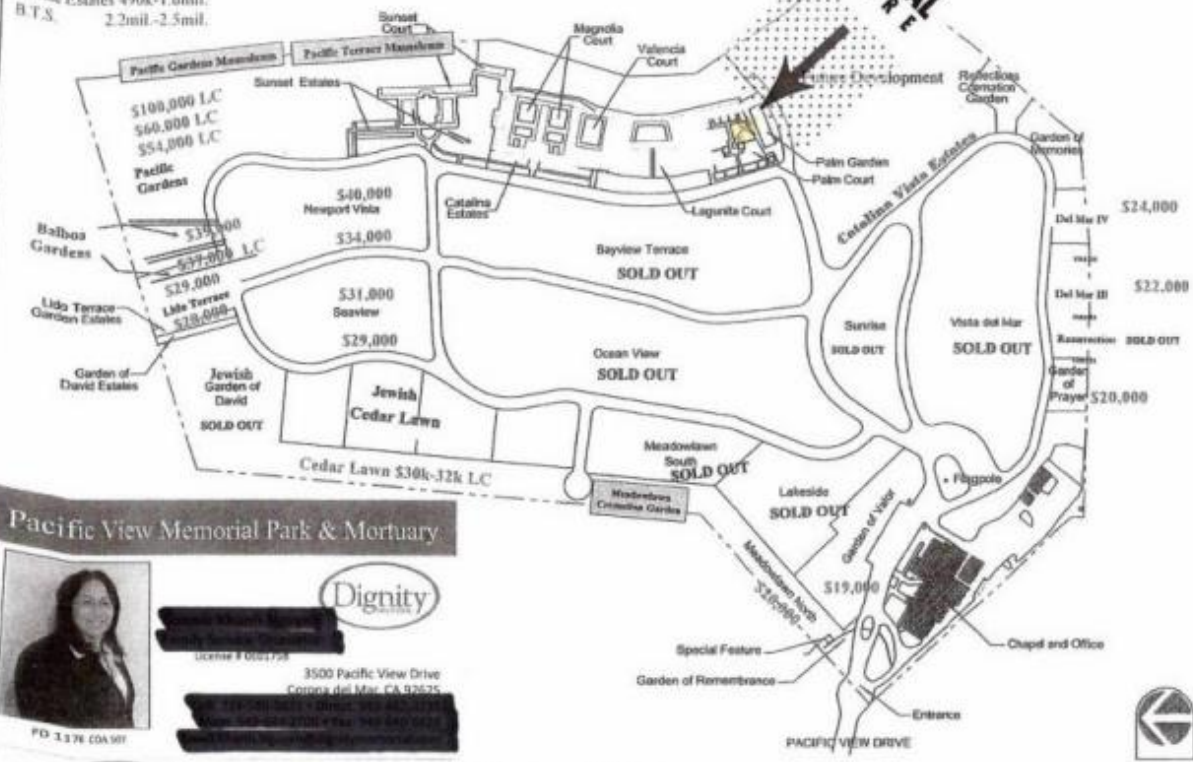

Pacific View Memorial Park

3500 Pacific View Drive, Corona Del Mar, CA 92625

*Two Double Depth Companion Lawn Crypts
\$92,000.00 each!*

About this Property

2 Pristine Double Depth Companion Lawn Crypts located in the beautifully maintained Palm Court Estate Gardens. Available for Immediate Need. Includes Transfer Fee, and Double Vaults

Details of this Cemetery Property

Listing ID: 25-0313-5 Property Type: Lawn Crypts Quantity: (2) Double Depth Companions
Garden/Section: Palm Court Estate Lot: 1020 Lawn Crypt(s): 3, 4

Lawn Spaces 19k-130k
 Bench Estates 220k-330k
 Private Estates 490k-1.6mil.
 B.T.S. 2.2mil.-2.5mil.

**INITIAL
 HERE**

Pacific View Memorial Park & Mortuary

FD 1176 COA 507

Dignity
 Mortuary
 License # 0161738
 3500 Pacific View Drive
 Corona del Mar, CA 92625

Pacific View Memorial Park and Mortuary
 3500 Pacific View Drive, Corona del Mar, CA 92625
 COA 507 FD 1176 (949) 644-2700

Effective 7-3-17

PROPERTY OF PACIFIC VIEW MEMORIAL PARK

HAROLD IRENE

3 & 4 LAWRENCE & IRENE

#2 DAVID

CRYPT DETAIL

FIRST INTERMENT MADE IN SPACE 'A'

ESTATE I.S. SIZE: 3.00'x 8.00'
CRYPT I.S. SIZE: 2.67'x 7.75'