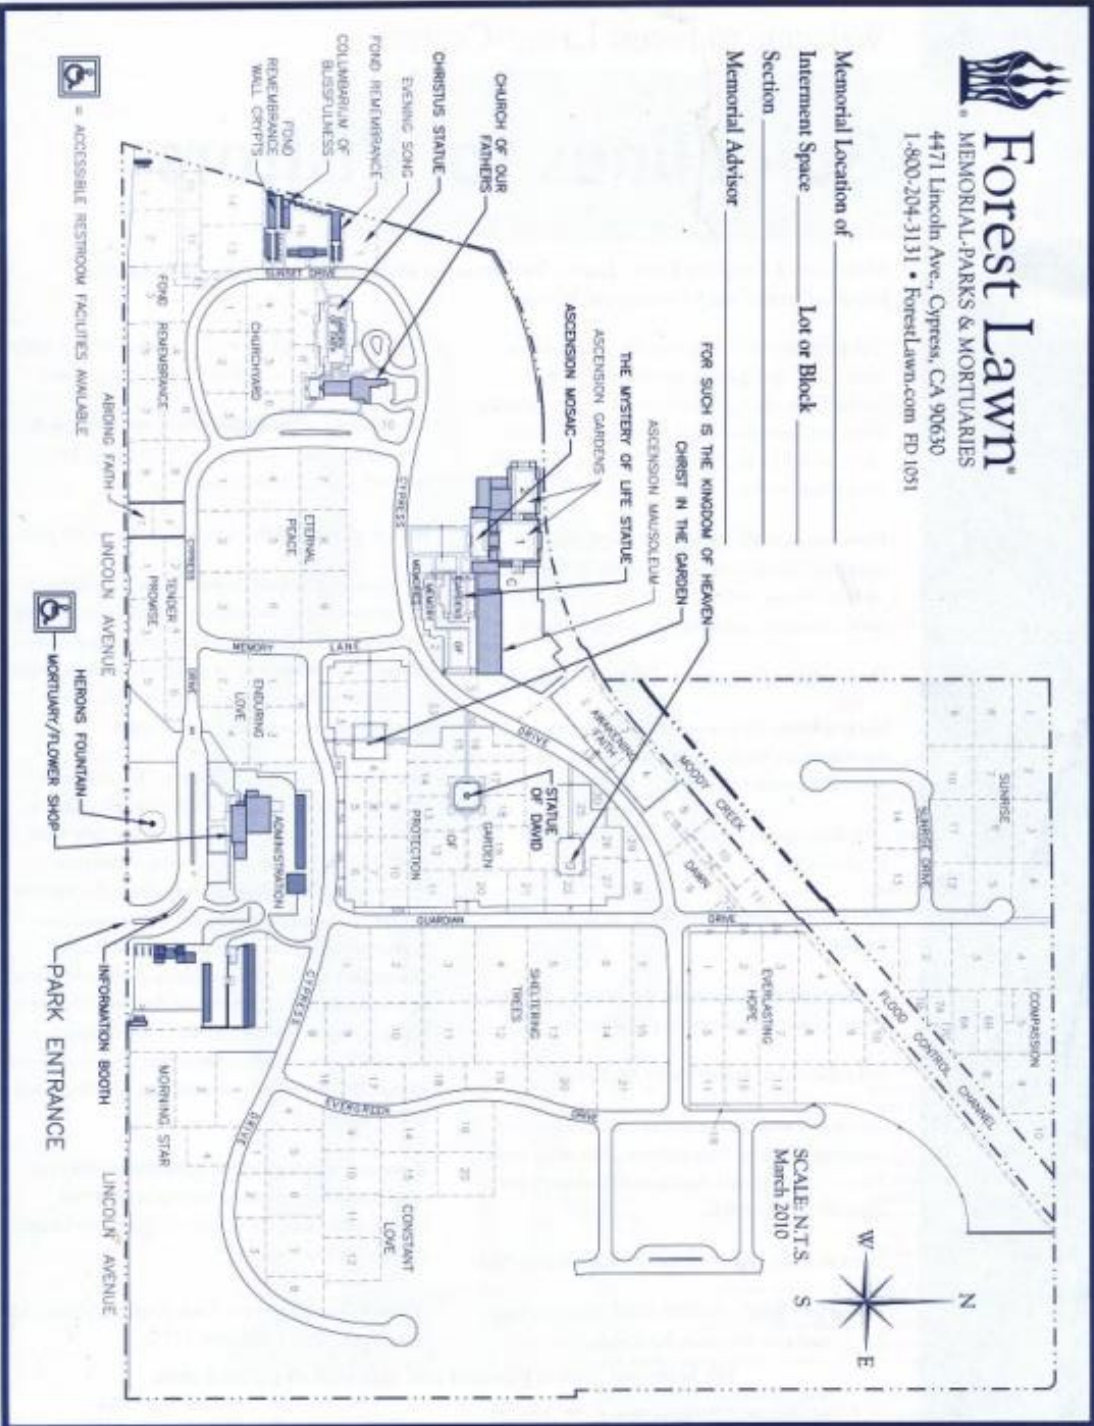

Forest Lawn Cypress

4471 Lincoln Ave, Cypress, CA 90630

Double Depth Companion Lawn Crypt for Sale
\$18,500.00!

About this Cemetery Property

Double Depth Companion Lawn Crypt in Forest Lawn - Cypress. In the beautiful and peaceful Garden of Protection section. located near the Statue of David. Wide open view and one of the best locations in FL Cypress. I own an additional companion plot as well if you are interested we can negotiate both. Make these your family plots while they are available! Includes Double Vault.

Details of this Cemetery Property

Listing ID: 25-0311-7 Property Type: Lawn Crypt Quantity: (1) Double Depth Companion
Garden/Section: Protection Lot: 5824 Lawn Crypt: 1 A/B

Forest Lawn®

MEMORIAL PARKS & MORTUARIES

4471 Lincoln Ave., Cypress, CA 90630

1-800-204-3131 • ForestLawn.com FD 1051

Memorial Location of _____

Interment Space _____ Lot or Block _____

Section _____

Memorial Advisor _____

SCALE: N.T.S.
March 2010

ACCESSIBLE RESTROOM FACILITIES AVAILABLE

MORTUARY/FLOWER SHOP

PARK ENTRANCE