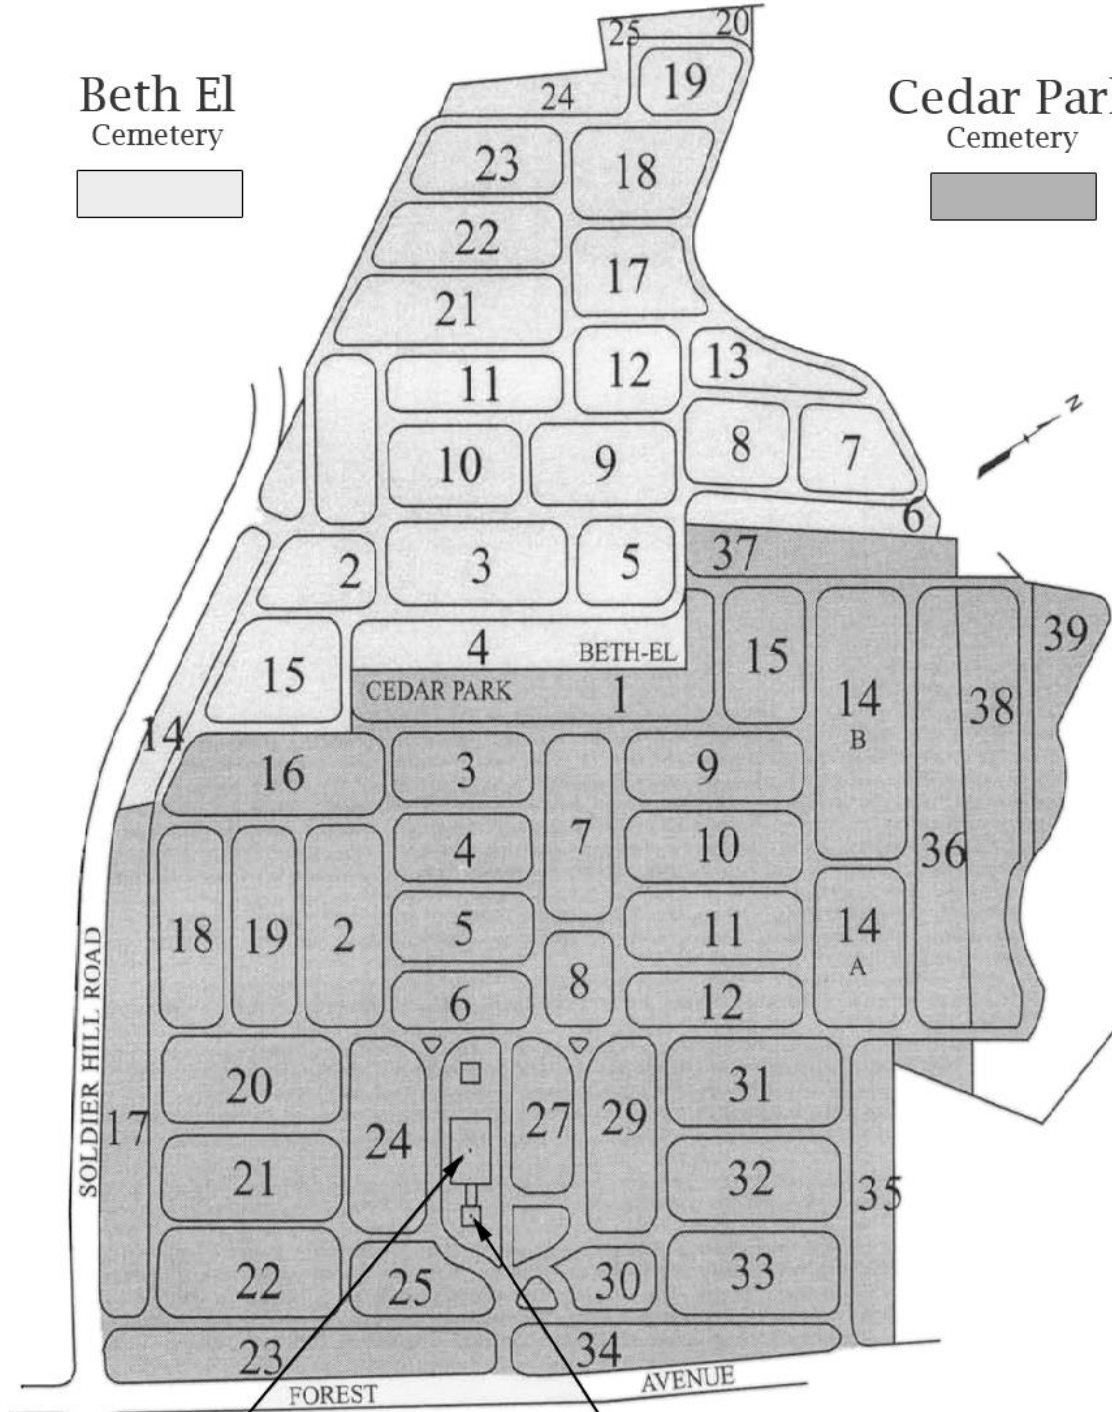

Beth El
Cemetery

Cedar Park
Cemetery

Sanctuary of Abraham & Sarah

Cedar Park & Beth El
Information Center