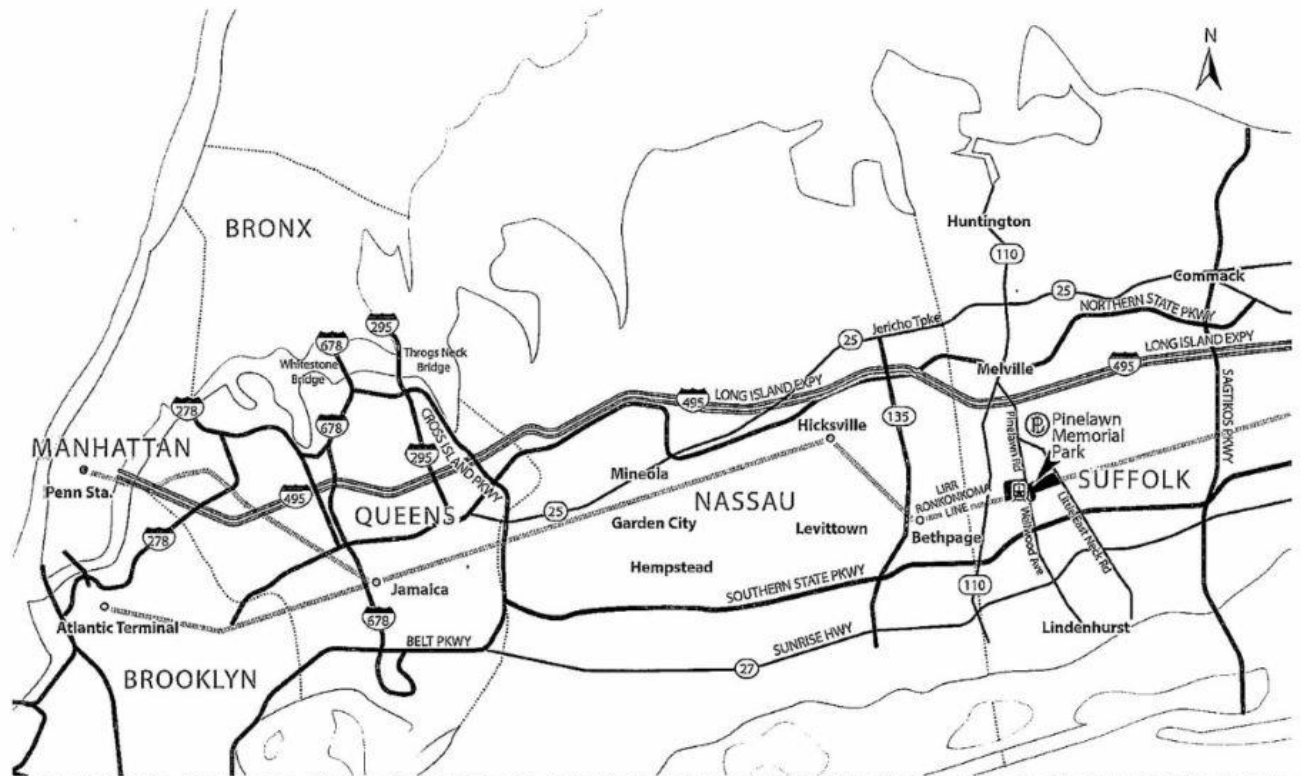

### About this Cemetery Property

True Companion Mausoleum-Head to Head, Eye Level; Row 9, Tier C (3rd level) - located in front of the white stone bench. Beautiful blooming tree nearby. Priced much less than cemetery cost!

Pinelawn to: Manhattan - 1 hour; Brooklyn - 50 minutes; Cross Island Expy. - 35 minutes; Riverhead - 30 minutes; Rockville Centre - 25 minutes; Huntington - 20 minutes; Amityville - 10 minutes.