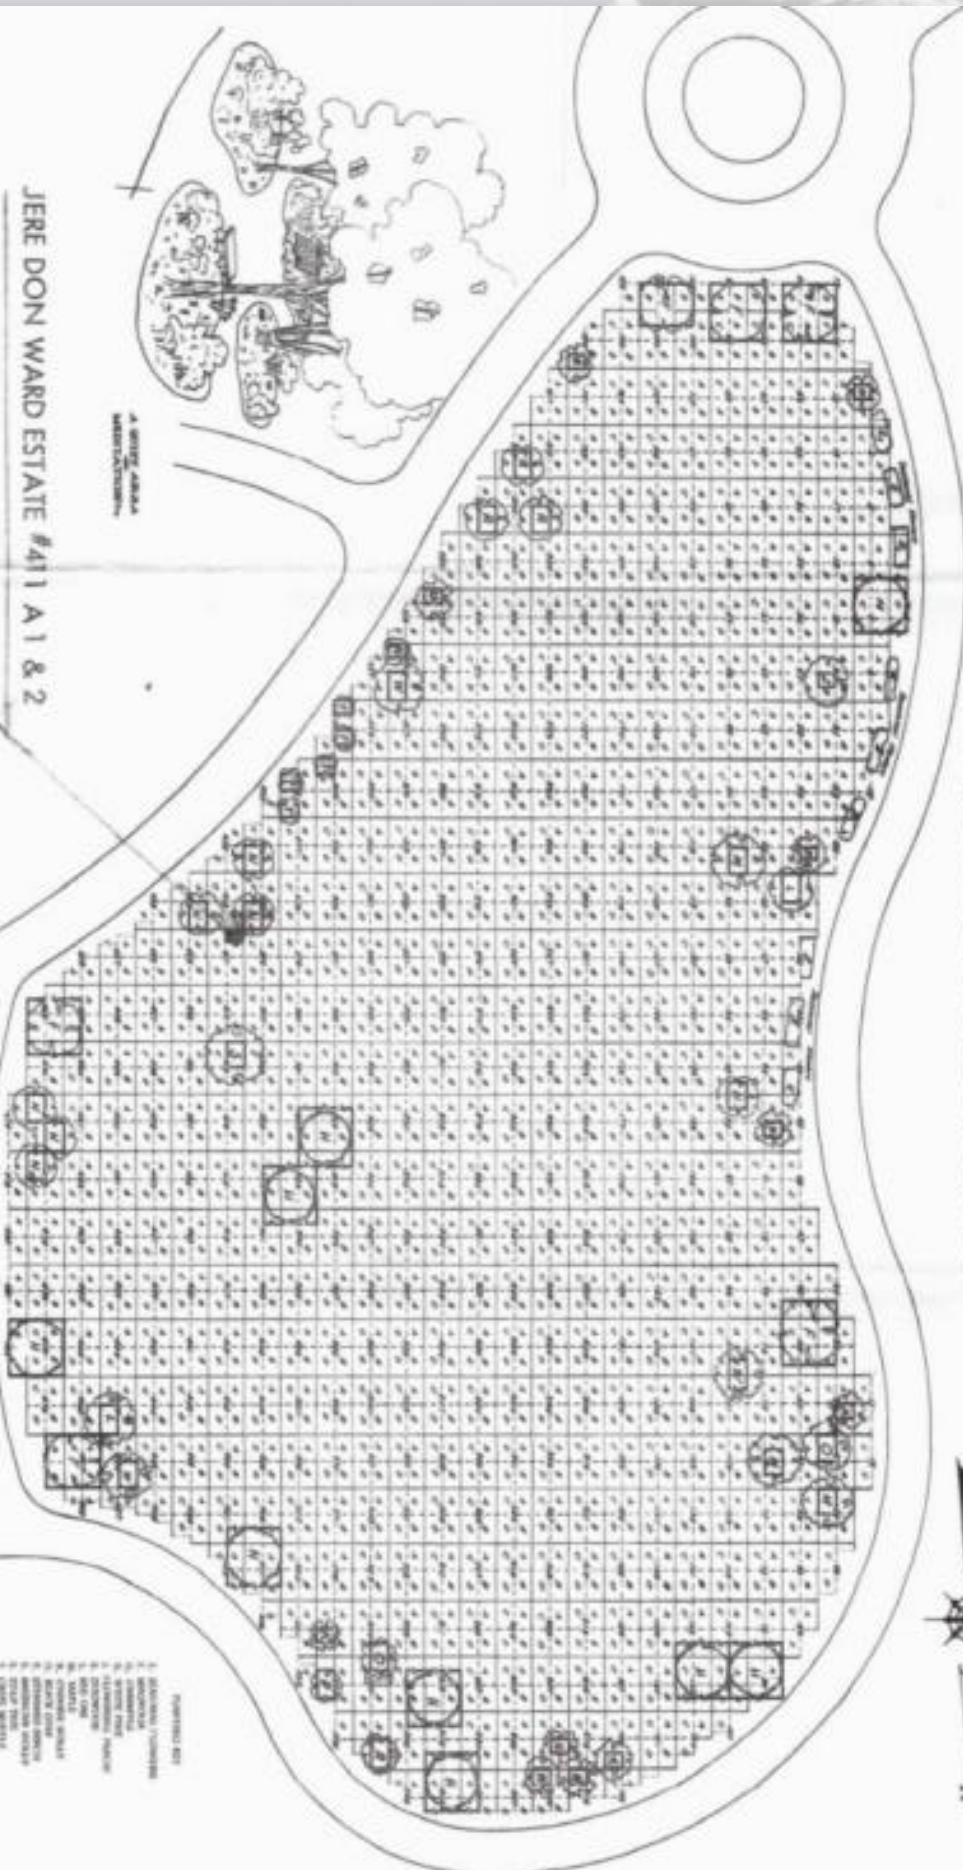

Located near the entrance in the first part of the cemetery.

Surrounded by mature plantings. Purchased in 1963. Available for Immediate Need. Includes Transfer Fee

Please Call Seller Directly: [972-255-4053](tel:972-255-4053) or jereward618@gmail.com

Details of this Cemetery Property

Listing ID: 25-0224-6 Property Type: Grave Spaces Quantity: (2) Singles

Garden/Section: Shepherd's Psalm Lot: 411 Grave(s): A1, A2

THE SHEPHERD'S PSALM

4 BRICK ACADEMY
RENTALS