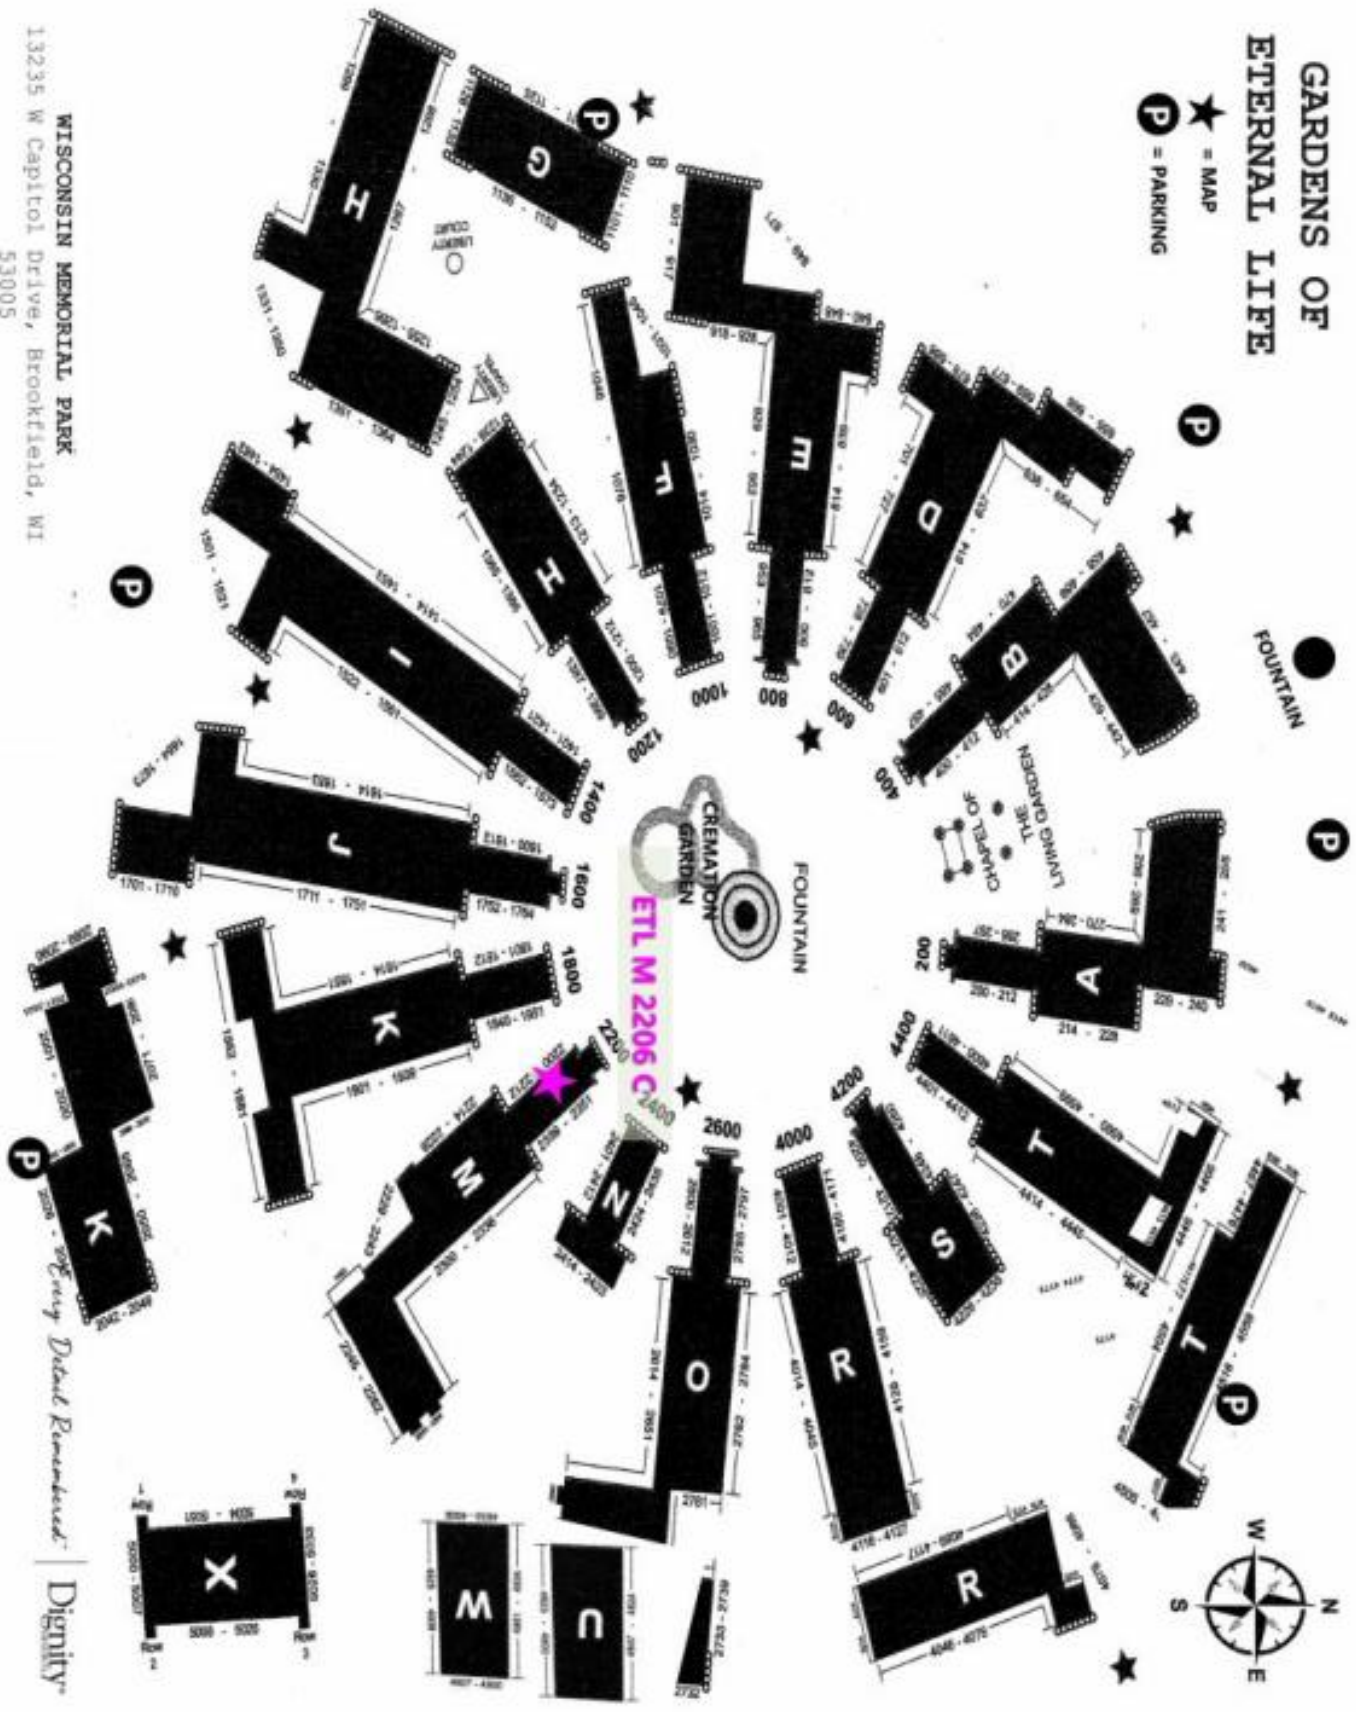

Wisconsin Memorial Park

13235 W. Capital Drive, Brookfield, WI 53005

Single Mausoleum Crypt for Sale

\$30,000.00!

About this Cemetery Property

Single mausoleum: Wisconsin Memorial Park, Eternal Life "M" Lot 2206, Level C. It is in an unbelievably beautiful and picturesque part of the cemetery built in the 60's. There are five marble buildings that are part of the third largest mausoleum in the U.S. It has a gorgeous cremation garden with a fountain in the center and another section has a replica of the liberty bell where you can ring it. Every year in August they have a gathering where they read the names and ring the bell for each person there. [This section of the cemetery has been unavailable/sold out for many years.](#) It is a very peaceful and beautiful place to remember your loved ones. There are benches in all the surrounding areas. A once in a lifetime resting place. Available for Immediate Need.

GARDENS OF ETERNAL LIFE

★ = MAP
P = PARKING

WISCONSIN MEMORIAL PARK
13235 W Capitol Drive, Brookfield, WI
53005

Every Detail Remembered
Dignity