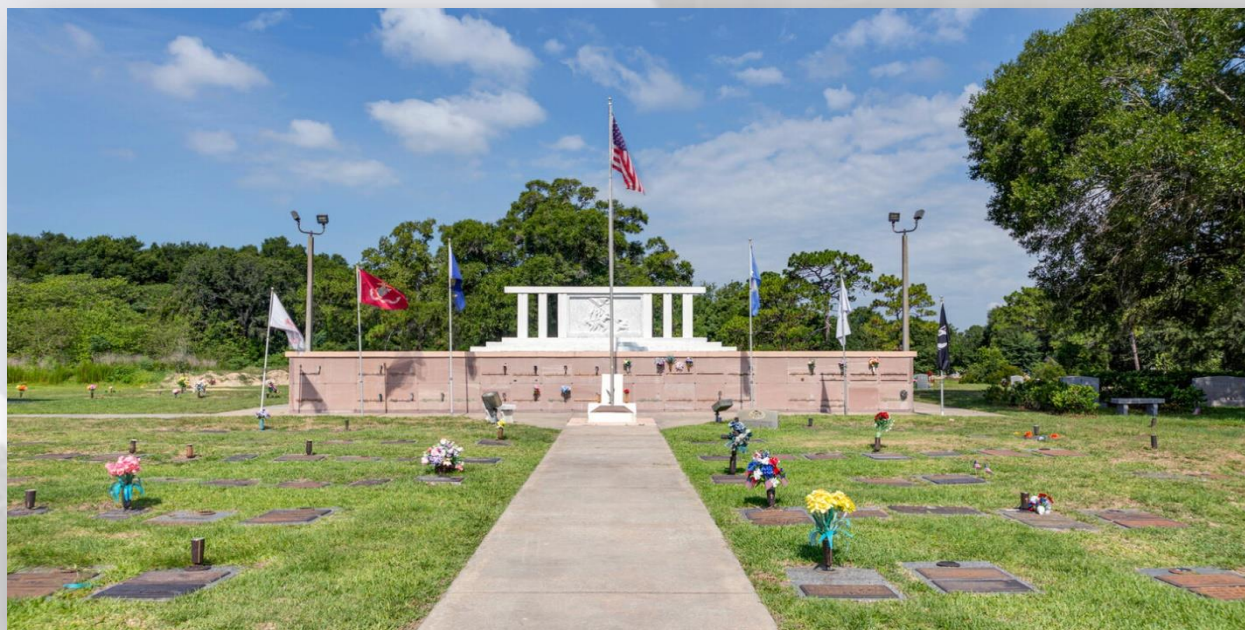

# Chapel Hills Memory Gardens

850 St Johns Bluff Rd, Jacksonville, FL 32225

*Two Double Depth Companion Lawn Crypts  
\$8,000.00 each!*

## About this Cemetery Property

Our burial spaces are located at Chapel Hills Memory Gardens On 850 St. Johns Bluff Road , Jacksonville, FL 32211. Veterans Field of Honor. Section. D Lot 97. 2 lawn crypts with vaults each crypt has 2 spaces. 1 crypt. Is space 1 and 2. Second Crypt. Is. Space. 3 and 4

## Details of this Cemetery Property

**Listing ID:** 25-0217-6 **Property Type:** Lawn Crypts **Quantity:** (2) Double Depth Companions  
**Garden:** Veterans Field of Honor **Section:** D **Lot:** 97 **Lawn Crypts:** 1/2, 3/4