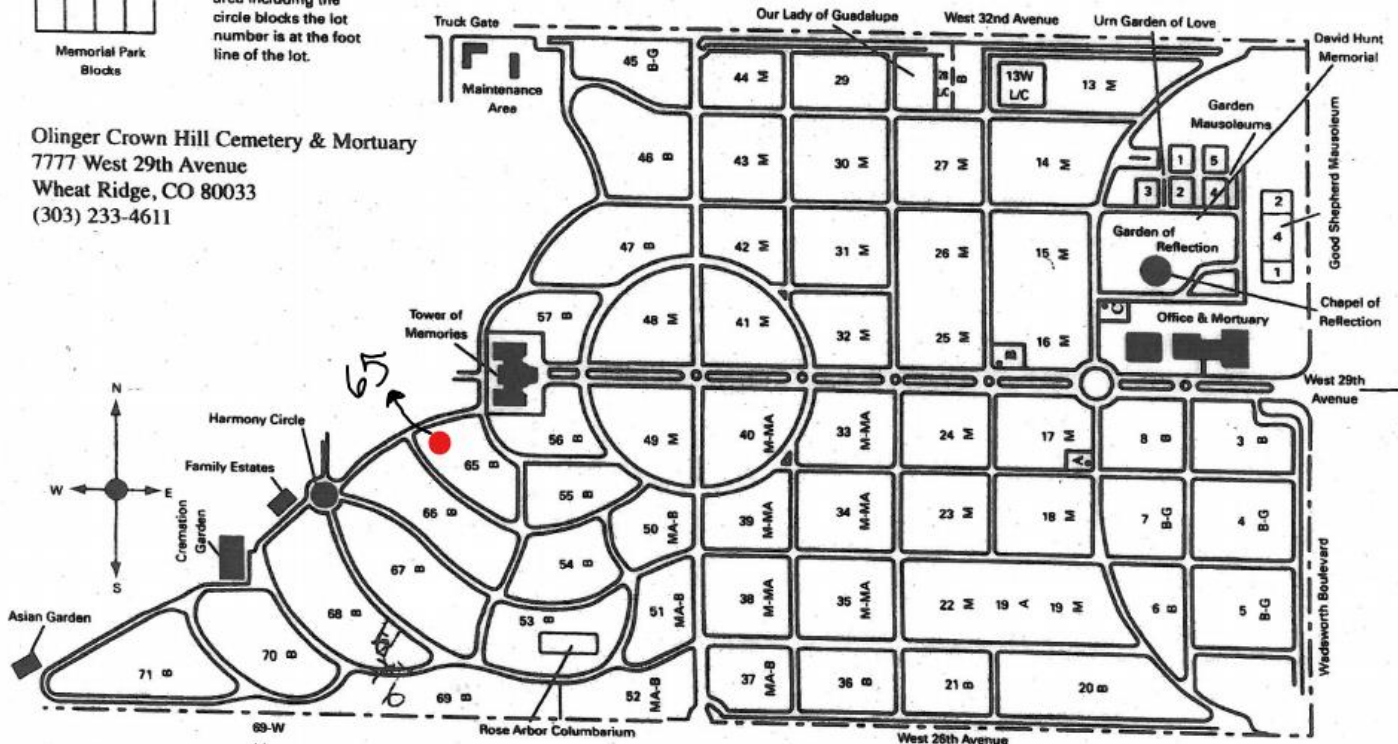

In all the monumental area including the circle blocks the lot number is at the foot line of the lot.

Name _____
Block _____ Lot _____
Unit _____ Section _____
Name _____
Block _____ Lot _____
Unit _____ Section _____

Name _____
Mausoleum _____
Tier _____ Section _____
Name _____
Mausoleum _____
Tier _____ Section _____

Olinger Crown Hill Cemetery & Mortuary
7777 West 29th Avenue
Wheat Ridge, CO 80033
(303) 233-4611