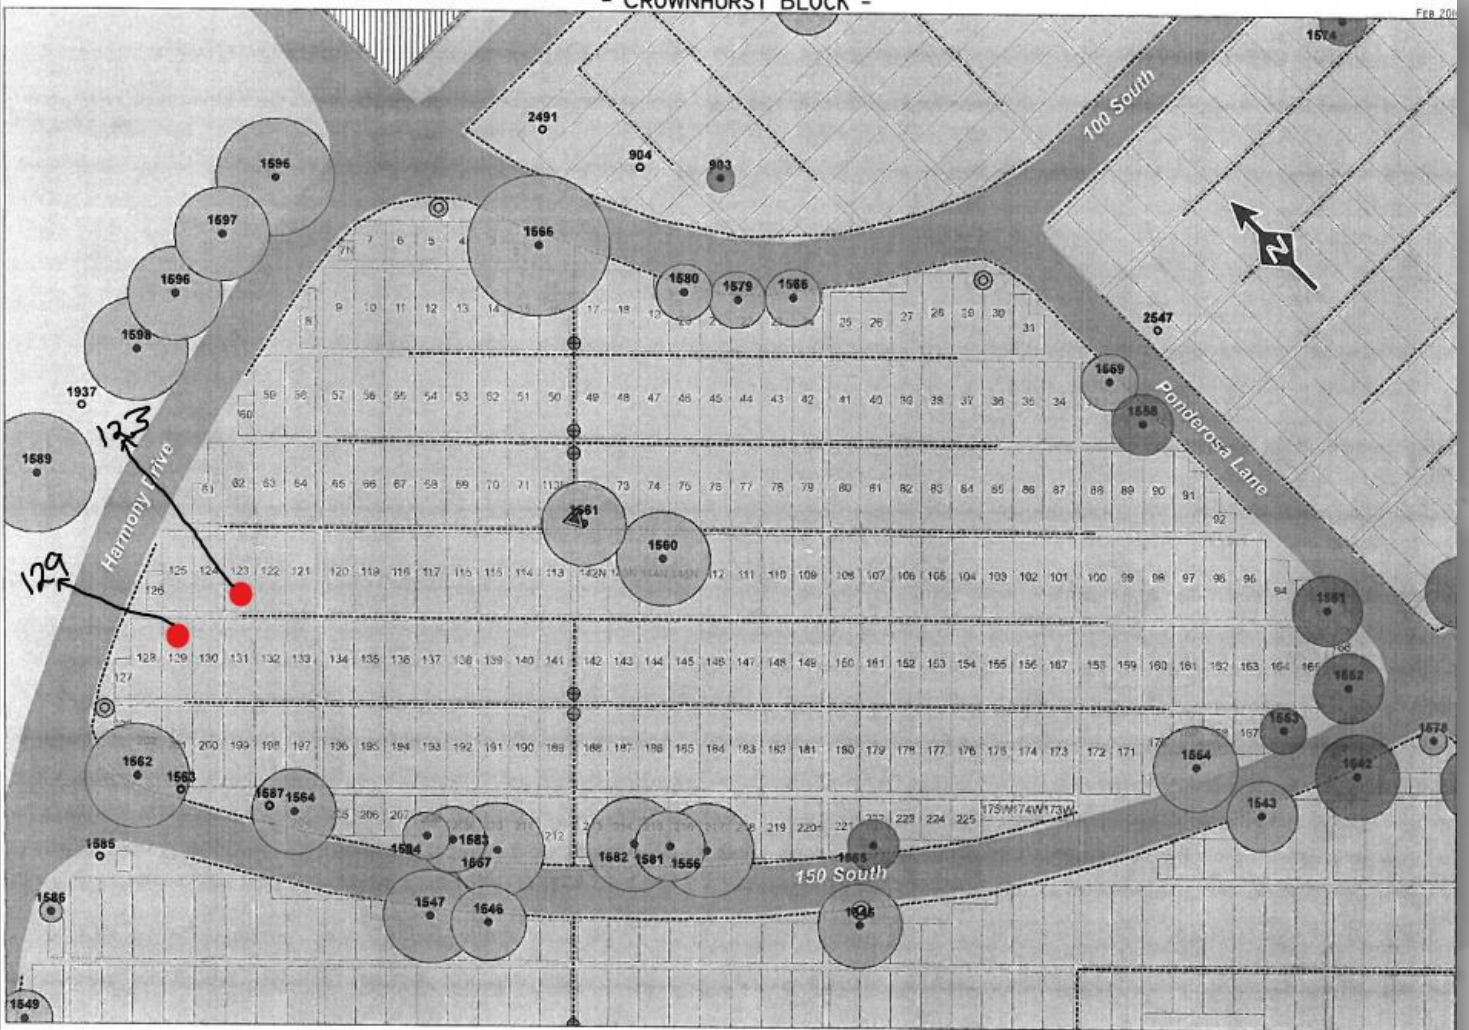

Crown Hill Cemetery

7777 West 29th Ave, Wheat Ridge, CO 80033

Fourteen Single Grave Spaces for Sale
\$5,995.00 each!

About this Cemetery Property

Plan ahead for peace of mind, savings, and a **rare opportunity** to secure a larger family or congregation plot. **Make an offer on one or all.** Fourteen (14) below-ground plots located in the historic Olinger Crown Hill Cemetery in northwest Denver. **Value verified by Crown Hill at \$7,995/ea in Feb. 2025** as these desirable plots **overlook the iconic Tower of Memories and Crown Hill Park.** All close together in Block 65 and zoned for flat bronze headstones: Four (4) plots in Lot 123: Unit A, Section 1-4. Ten (10) plots in Lot 129: Unit B, Section 1-4; Unit C, Section 1-4; Unit D, Section 3 and 4. **Asking \$5,995/ea with further discount when purchasing in larger quantities.** Call Anna at 571-490-6266 with questions and inquiries. Available for Immediate Need.

Details of this Cemetery Property

Listing ID: 25-0211-4 Property Type: Grave Spaces Quantity: (14) Grave Spaces
Garden/Block: 65 Lot(s): 123-A | 129-B, 129-C, 129-D
Grave(s): 123-A: 1, 2, 3, 4 | 129-B: 1, 2, 3, 4; 129-C: 1, 2, 3, 4; 129-D: 3, 4

In all the monumental area including the circle blocks the lot number is at the foot line of the lot.

Name _____
 Block _____ Lot _____
 Unit _____ Section _____
 Name _____
 Block _____ Lot _____
 Unit _____ Section _____

- CROWNHURST BLOCK -

Feb. 2011

GRAVE SPACES: 39"x102" -- FLAT BRONZE MARKERS ONLY

GRAVES

- TREE
- TREE SITE
- ⊙ RECEPTACLE
- IRRIGATION LINE
- ===== FENCE
- ⊙ IRRIGATION VALVE
- ▼ WATER SPIGOT

BLOCK 65

OLINGER CROWN HILL
MORTUARY, CEMETERY, & ARBORETUM
WHEAT RIDGE, COLORADO