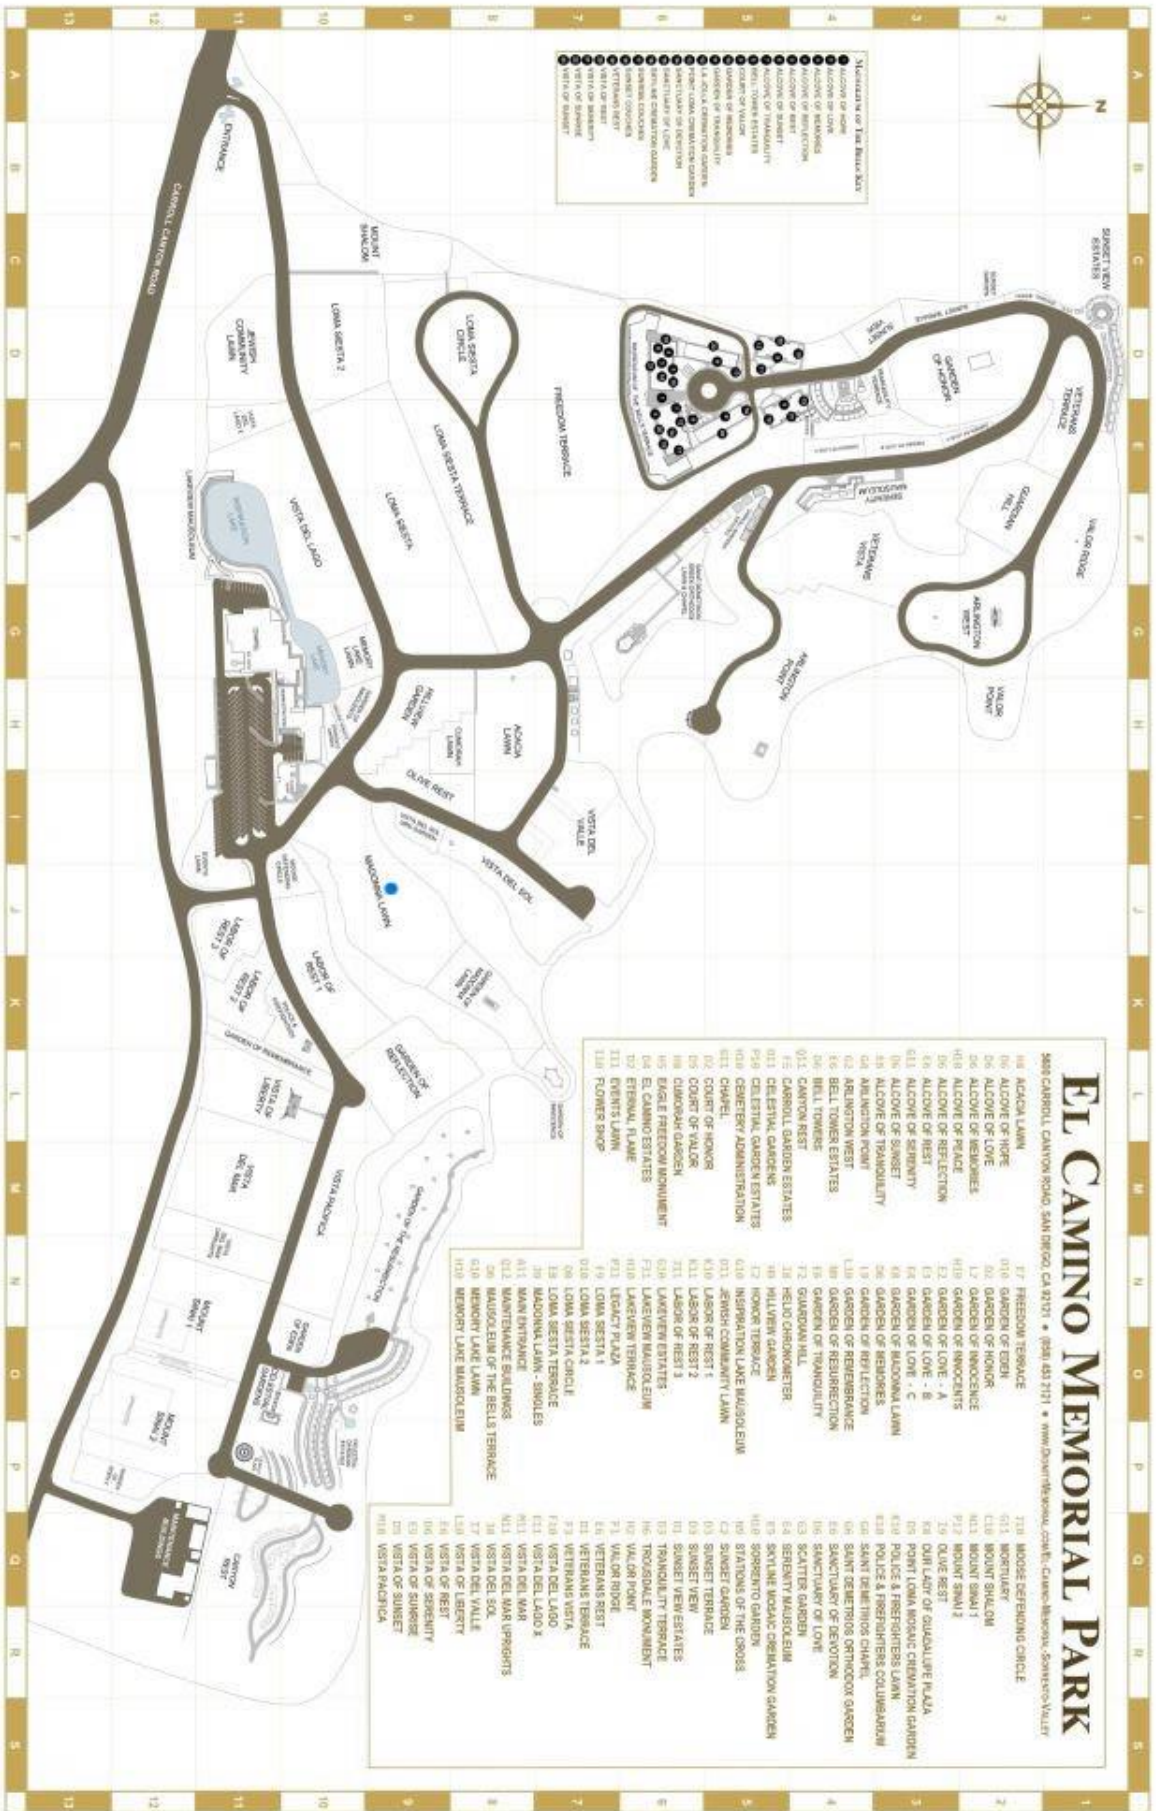

El Camino Memorial Park

5600 Carroll Canyon Rd, San Diego, CA 92121

Single Grave Space for Sale
\$15,000.00!

About this Cemetery Property

Grave Space is located in Madonna Lawn, the Catholic section of El Camino Memorial Park. It is situated near an evergreen tree with easy foot access from parking. El Camino Memorial Park allows the space to be made double depth with a separate fee paid to El Camino. Available for Immediate Need. Includes Transfer Fee.

Please Call Seller Directly: [760-420-1770](tel:760-420-1770) or dennish1934@gmail.com

Details of this Cemetery Property

Listing ID: 25-0205-4 Property Type: Grave Space Quantity: (1) Single
Garden/Section: Madonna Lawn Lot: 328 Grave: 2

THE CEMETERY EXCHANGE LLC

Hours of Operation - Monday thru Thursday 9:00am - 6:00pm EST
Friday 9:00am - 2:00pm EST 1-866-754-6573

- Map Key of The Bell Park**
- MONUMENT
 - GARDEN
 - WALKWAY
 - FOUNTAIN
 - GAZEBO
 - BENCH
 - LIGHT
 - SIGN
 - STATUE
 - MONUMENT
 - GARDEN
 - WALKWAY
 - FOUNTAIN
 - GAZEBO
 - BENCH
 - LIGHT
 - SIGN
 - STATUE
 - MONUMENT
 - GARDEN
 - WALKWAY
 - FOUNTAIN
 - GAZEBO
 - BENCH
 - LIGHT
 - SIGN
 - STATUE