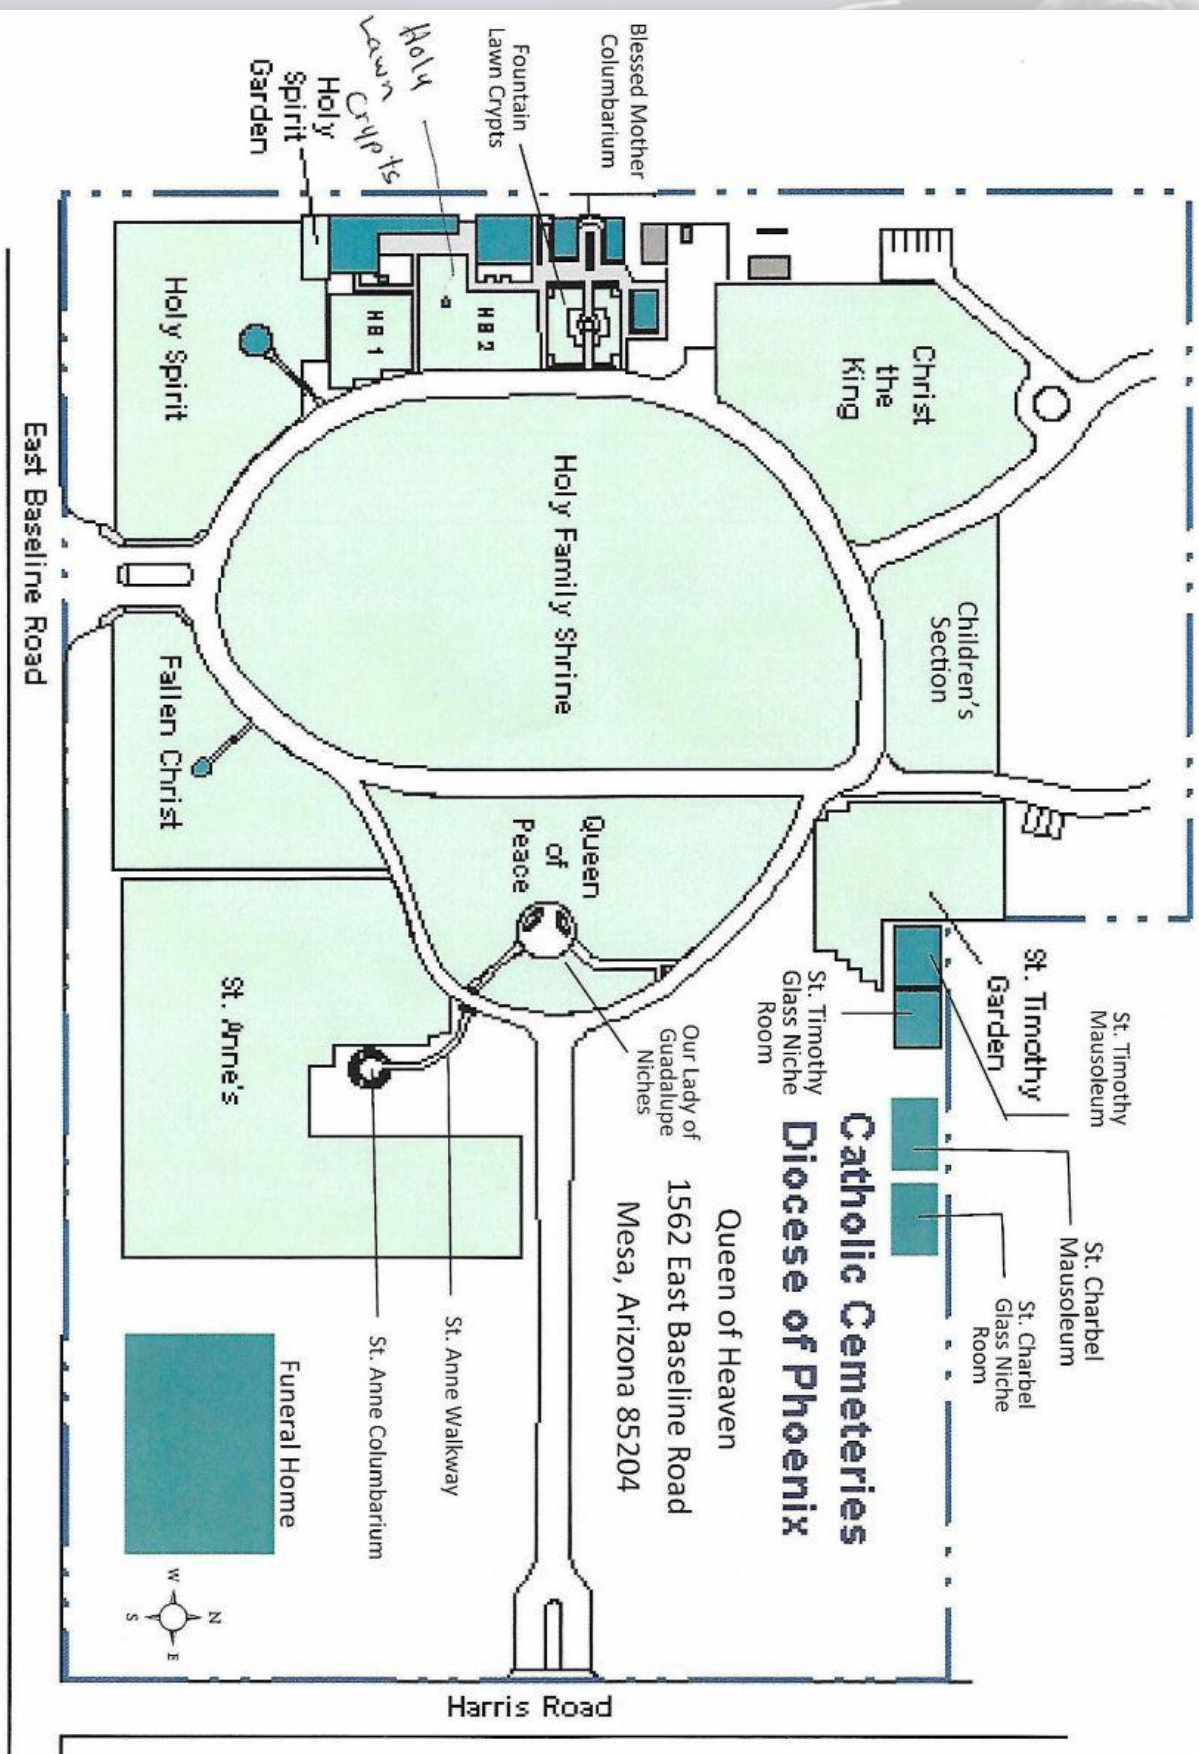

# Queen of Heaven Cemetery

1562 E Baseline Rd, Mesa, AZ 85204

*Single Grave Space for Sale*  
**\$6,000.00!**

## About this Cemetery Property

**This section has been sold out for quite some time.** Beautiful secluded area of the property, near the children's section. There is a circle in the back left of the property to drive around, the grave site is very near there. This grave is single depth now but can be converted to double depth for a companion grave. The cemetery will allow 2 caskets or one casket and one urn or 2 urns. The cemetery maintenance is transferable. This will go very quickly. NOT Available for Immediate Need. Includes Transfer Fee.

## Details of this Cemetery Property

Listing ID: 25-0127-11 Property Type: Grave Space Quantity: (1) Single  
Garden/Section: Christ the King 2 Lot: 112 Row: 2 Grave: 3

THE CEMETERY EXCHANGE LLC

Hours of Operation - Monday thru Thursday 9:00am - 6:00pm EST  
Friday 9:00am - 2:00pm EST 1-866-754-6573