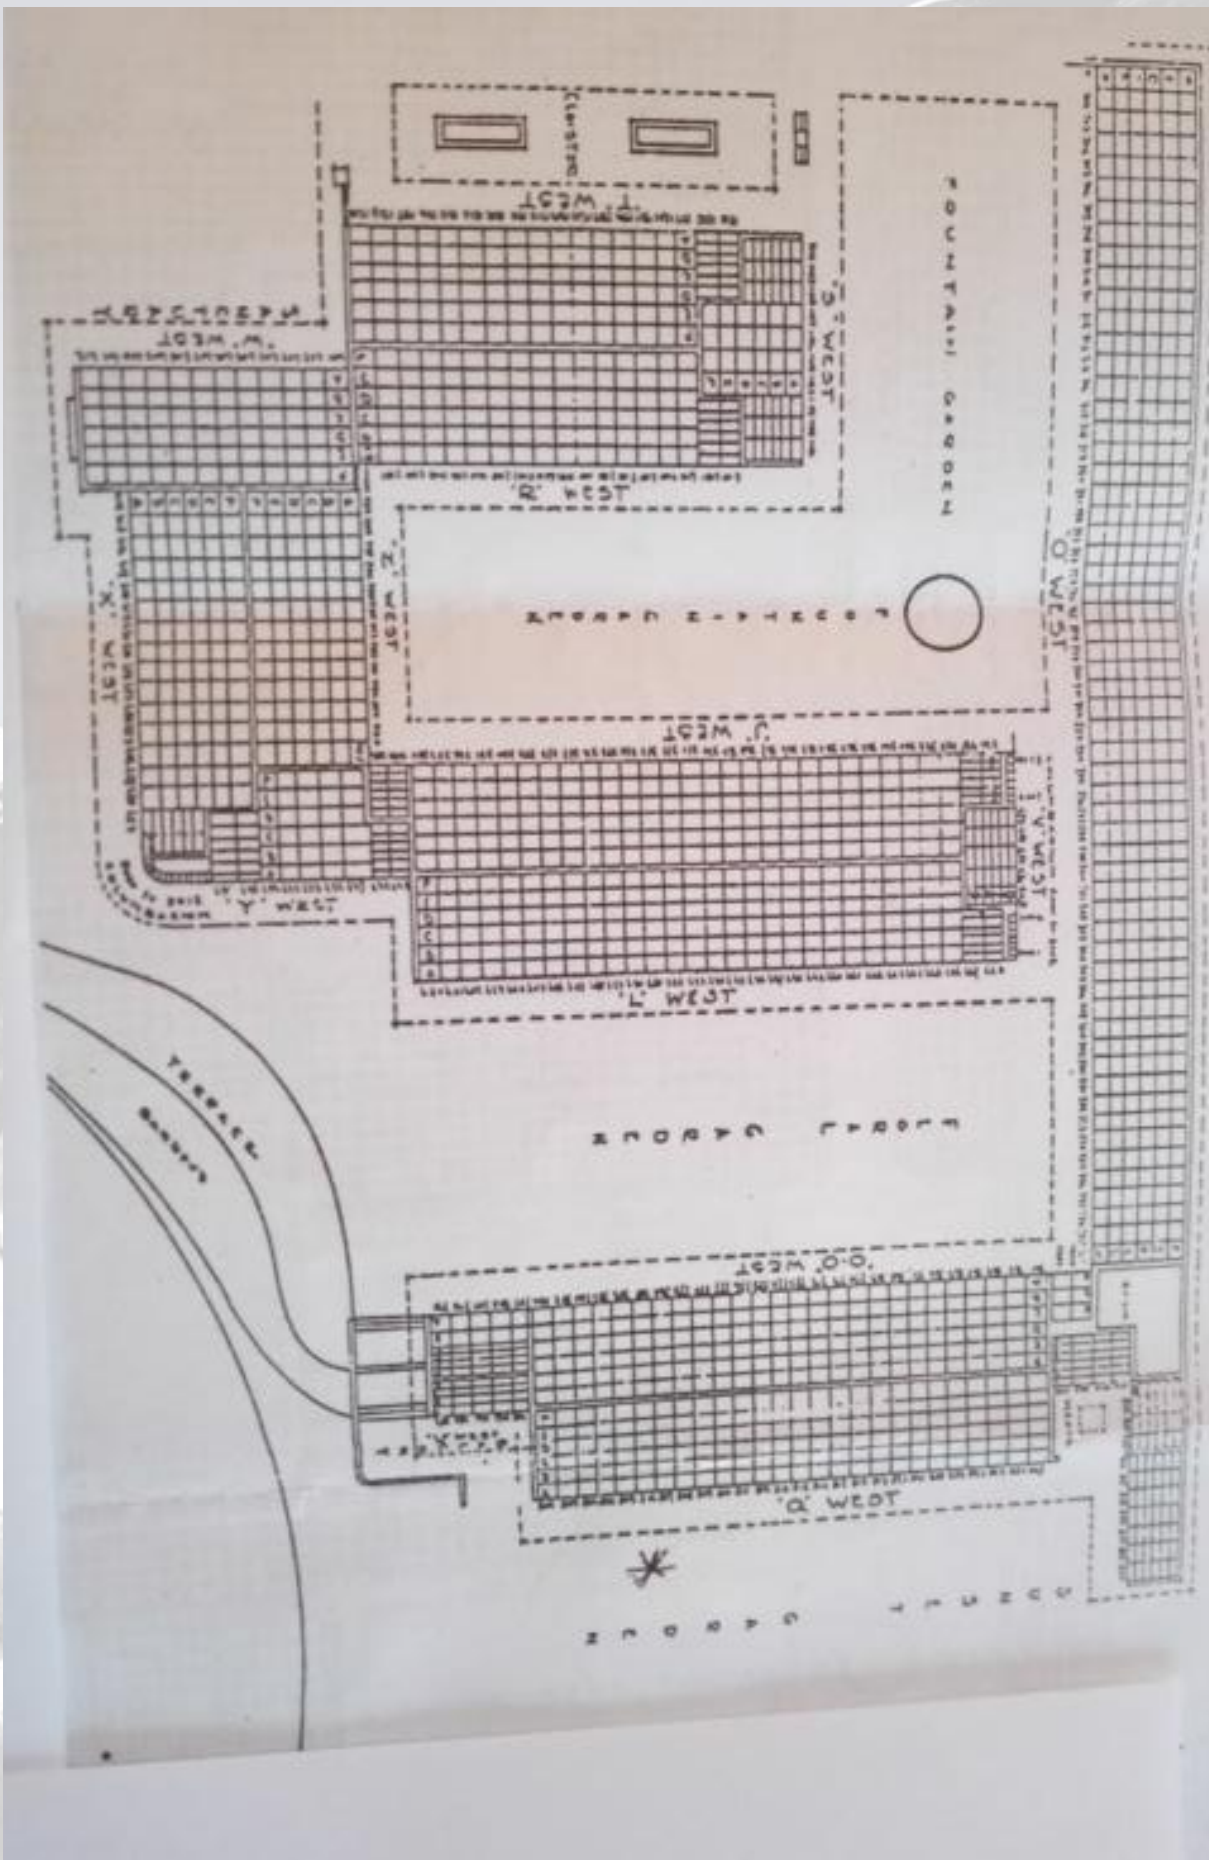

The Gardens of the Last Supper