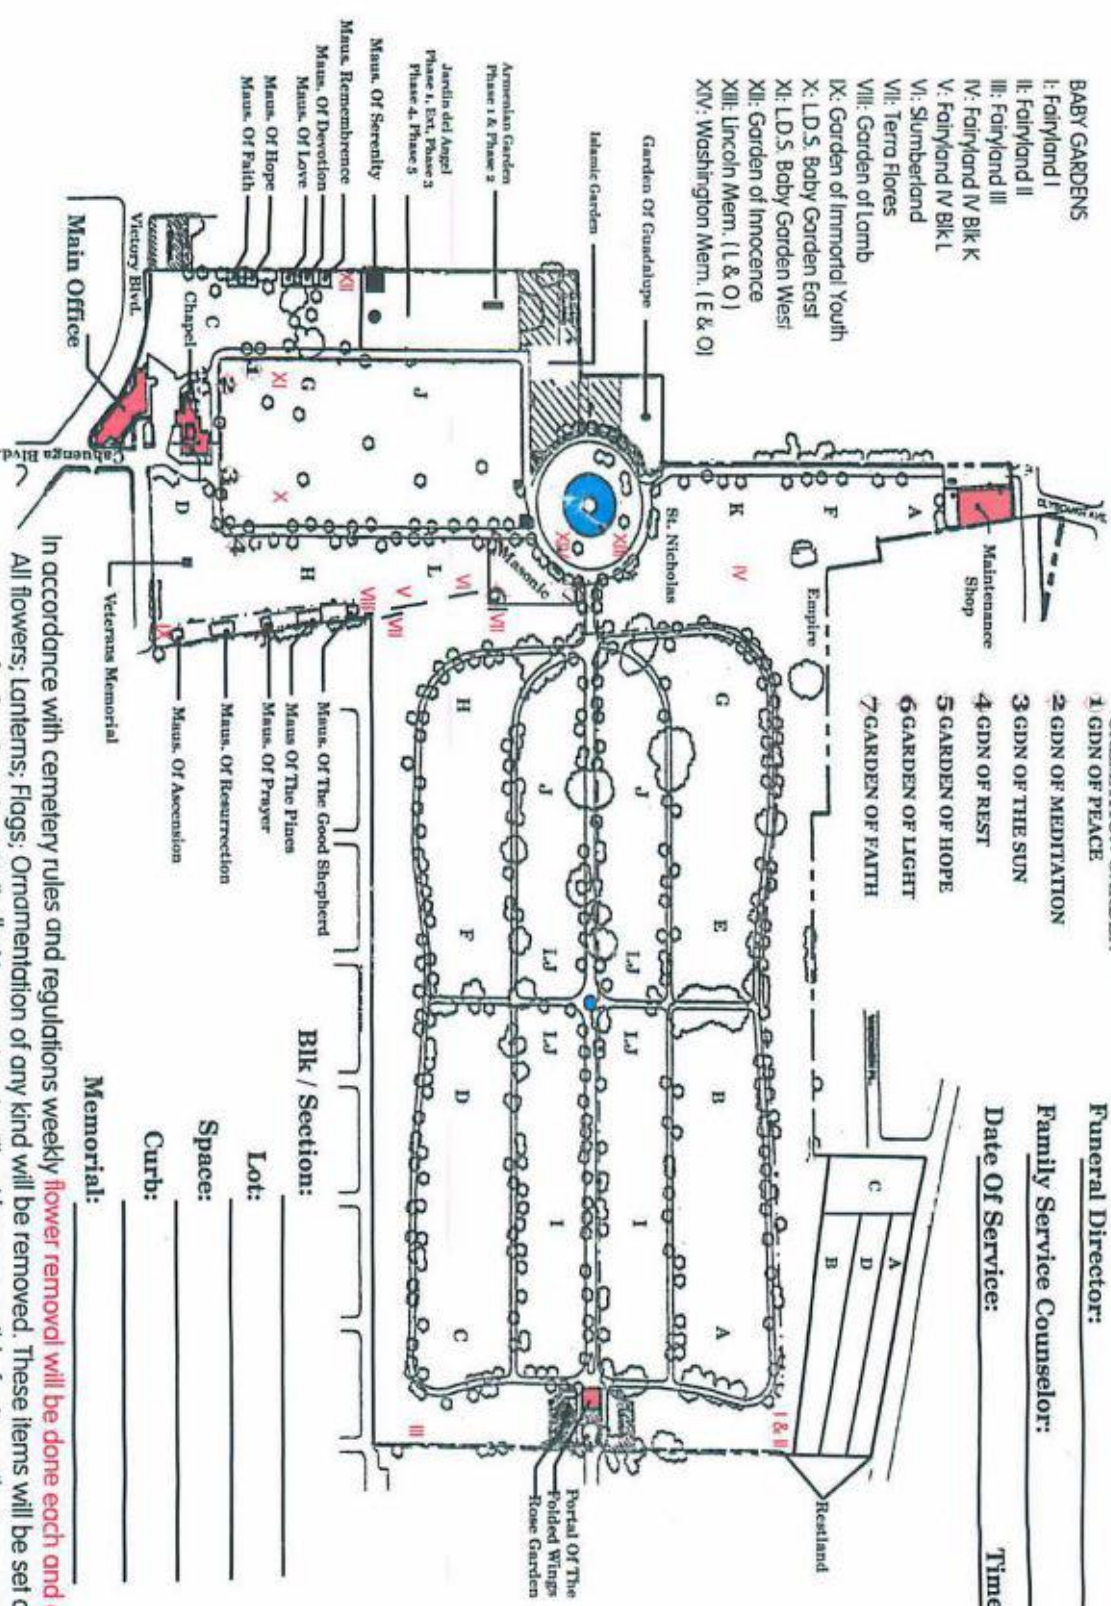

Details of this Cemetery Property

Listing ID: 25-0113-6 **Property Type:** Mausoleum Crypt **Quantity:** (1) True Companion – Head to Head

Mausoleum: Devotion **Row:** F **Unit:** 9 **Crypt:** 21

The Cemetery Exchange LLC

- BABY GARDENS
- I: Fairyland I
- II: Fairyland II
- III: Fairyland III
- IV: Fairyland IV Blk K
- V: Fairyland IV Blk L
- VI: Slumberland
- VII: Terra Flores
- VIII: Garden of Lamb
- IX: Garden of Immortal Youth
- X: L.D.S. Baby Garden East
- XI: L.D.S. Baby Garden West
- XII: Garden of Innocence
- XIII: Lincoln Mem. (L & O)
- XIV: Washington Mem. (E & O)

DIGNITY MEMORIAL®

- 1 MAIN OFFICE
- 2 CHAPEL
- 3 VETERANS MEMORIAL
- 4 GARDEN OF GUADALUPE
- 5 ST. NICHOLAS
- 6 MASONIC MEMORIAL
- 7 PORTAL OF FOLDED WINGS
- 8 ROSE GARDEN
- 9 JARDIN DEL ANGEL MONUMENT
- 10 EMPIRE
- 11 FOUNTAIN VIEW GARDEN
- 12 ARMENIAN GARDEN
- 13 GARDEN OF MT. ARARAT
- 14 JARDIN DEL ANGEL
- 15 MAUSOLEUM OF ETERNAL LOVE
- 16 MAUSOLEUM OF GLORY