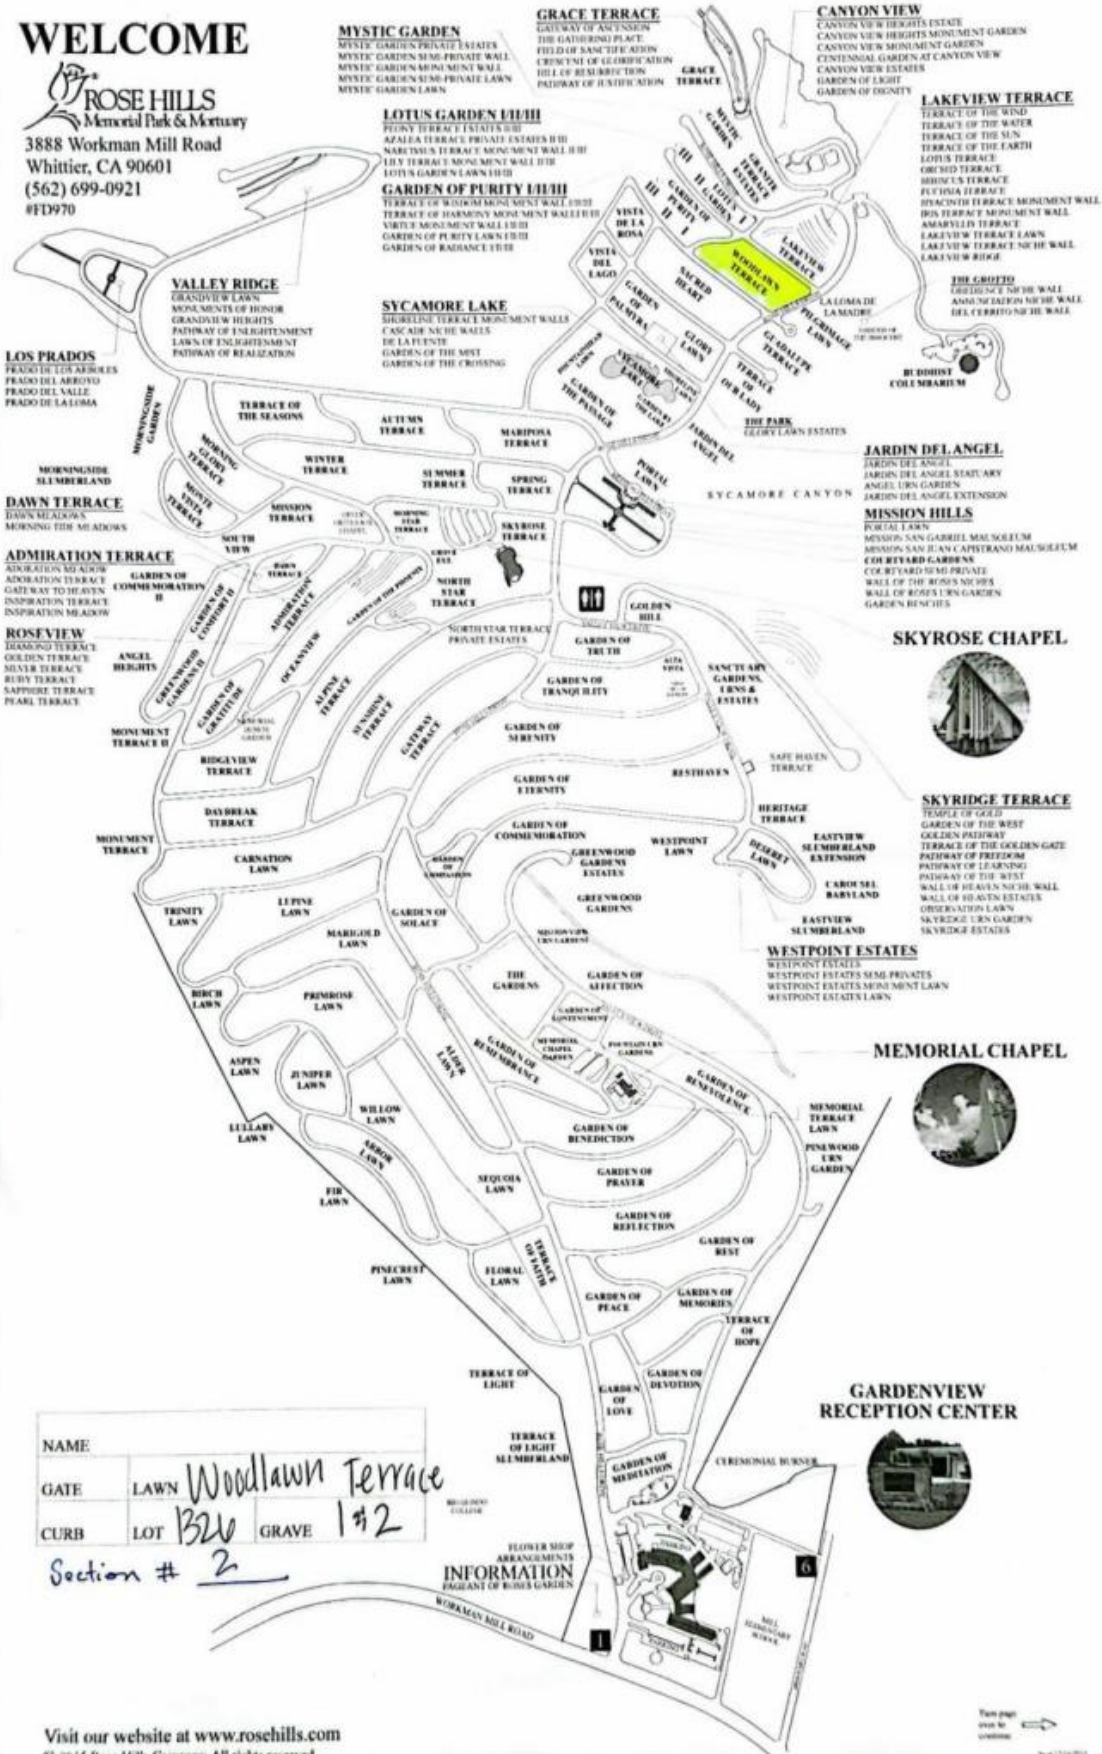

Rose Hills Memorial Park

3888 Workman Mill Road, Whittier, CA 90601

Two Single Grave Spaces for Sale

\$14,500.00 each!

About this Cemetery Property

Located in the hill side. Overlooks Sycamore Lake. Available for Immediate Need.

Please Call Seller Directly: [605-838-5650](tel:605-838-5650)

Details of this Cemetery Property

Listing ID: 24-1212-3 Property Type: Grave Spaces Quantity: (2) Singles
Garden: Woodlawn Terrace Lawn Section: Lakeview Terrace Lot: 1326 Grave(s): 1, 2

WELCOME

ROSE HILLS
Memorial Park & Mortuary
3888 Workman Mill Road
Whittier, CA 90601
(562) 699-0921
#FD970

NAME			
GATE	LAWN	Woodlawn Terrace	
CURB	LOT	B2W	GRAVE 1#2
Section # 2			

FLOWER SHOP
ARRANGEMENTS
PAGEANT OF BODIES GARDEN