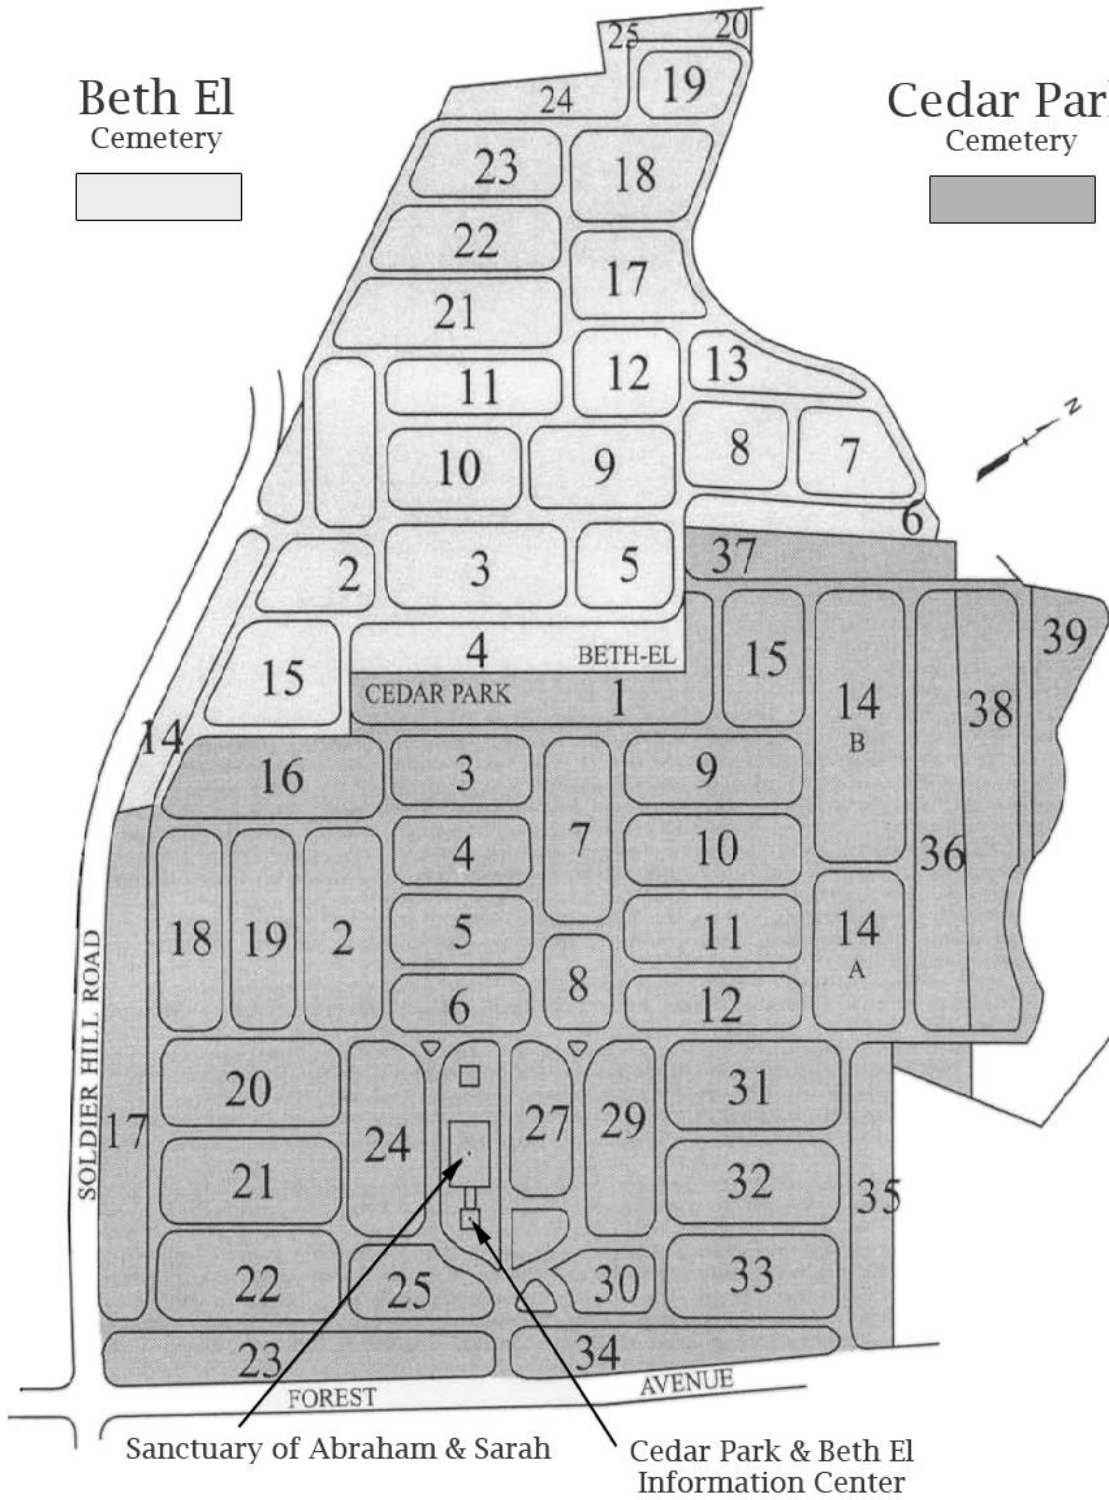

Beth El
Cemetery

Cedar Park
Cemetery

Sanctuary of Abraham & Sarah

Cedar Park & Beth El
Information Center