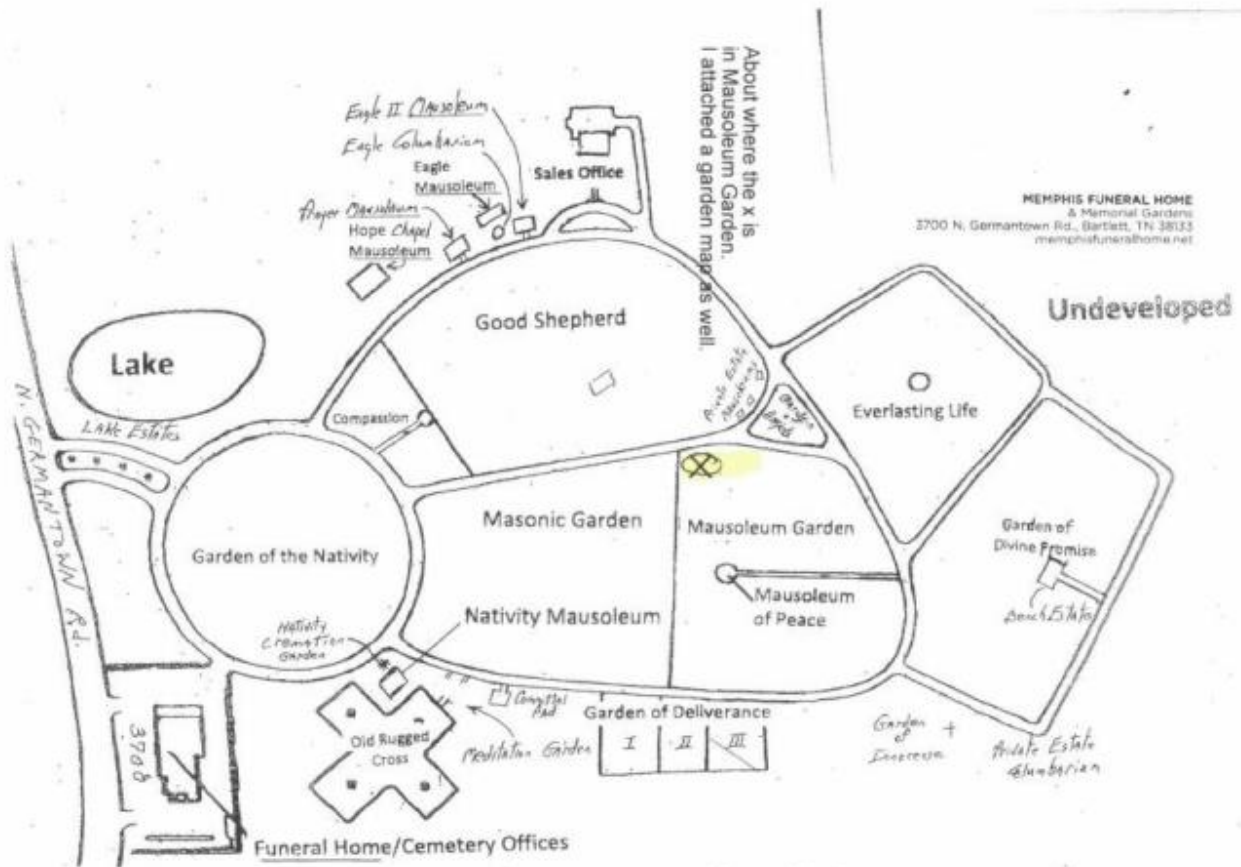

MEMPHIS FUNERAL HOME
& Memorial Gardens
3700 N. Germantown Rd., Bartlett, TN 38133
memphisfuneralhome.net

Undeveloped

Memphis Funeral Home and Memorial Gardens
3700 North Germantown Road
Bartlett, TN 38133