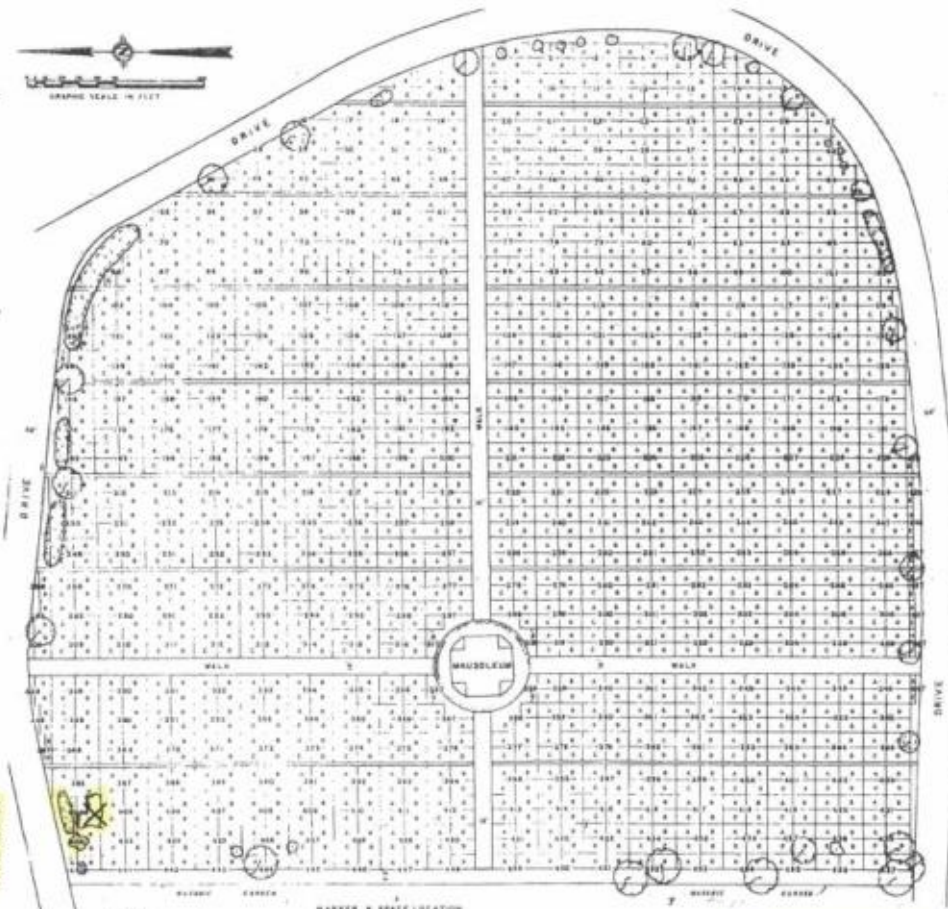

where you see the x on the
maps. This is the garden
map the other is all gardens.

404B 3&4
404D1-4

1. **LEGEND**
   ○ PLANTING TREE
   ○ MAUSE TREET
   ○ PLANTING TREE

MAUSOLEUM GARDEN
MEMORY HILL GARDENS
SHELBY COUNTY, TENNESSEE
DECEMBER 5, 1971 - SCALE 1/8" = 10' FEET