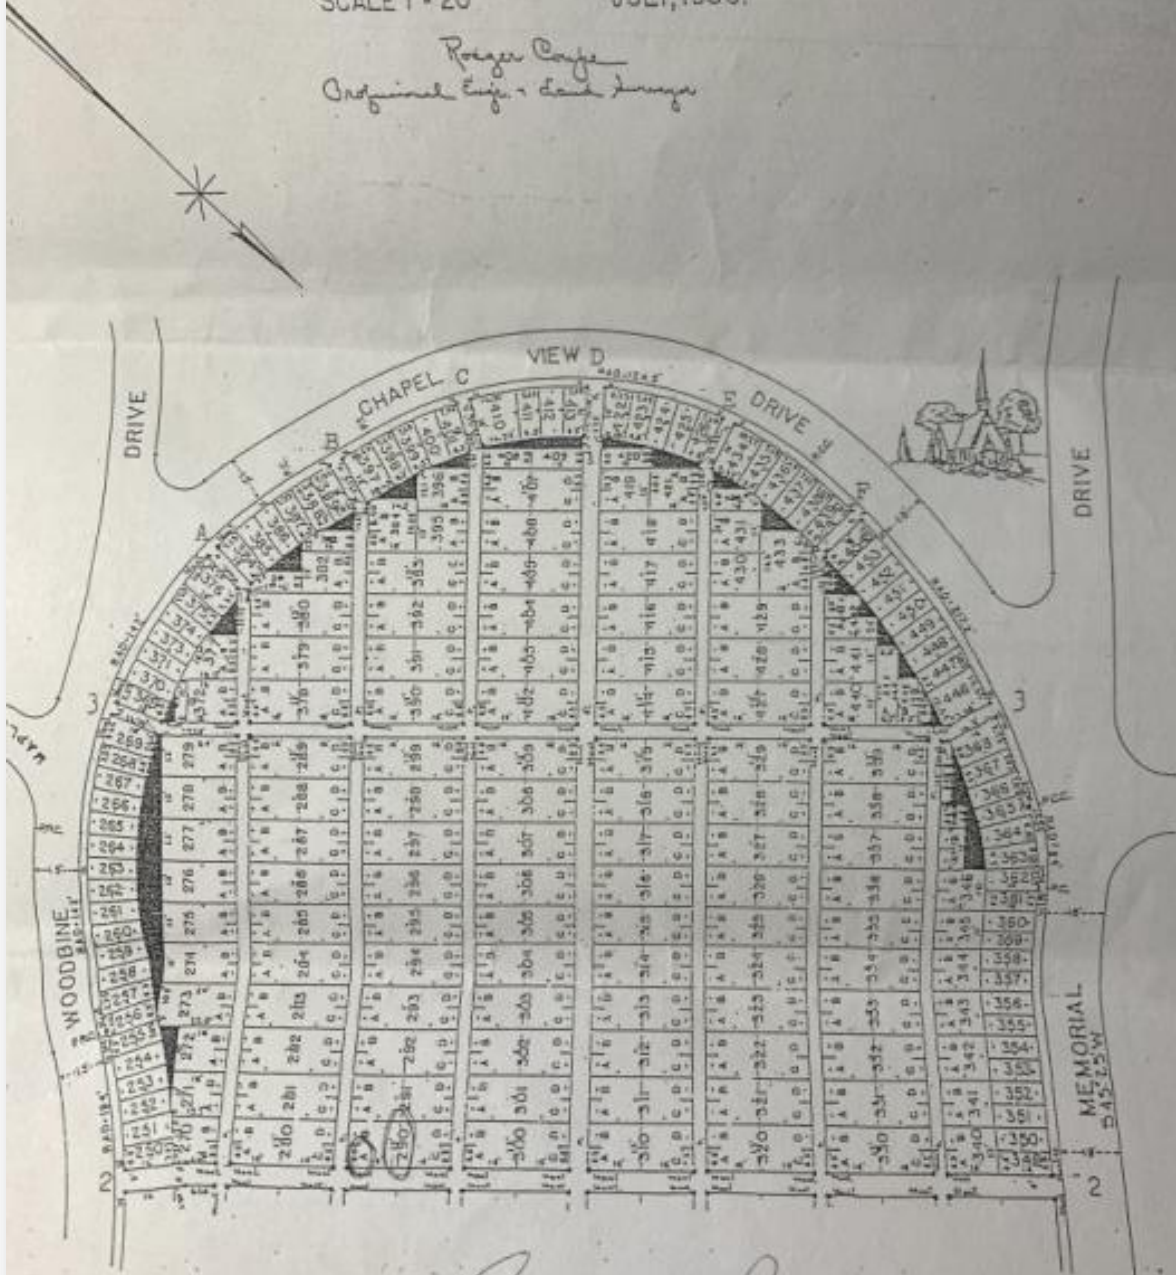

Laurel Grove Cemetery

295 Totowa Rd, Totowa, NJ 07511

Two Double Depth Companion Grave Spaces
\$3,400.00 each!

About this Cemetery Property

Two Pristine Double Depth Companion Graves Spaces located in the beautifully maintained Chapel Garden.
This garden is SOLD OUT! There is no more retail availability through the cemetery.
Available for Immediate Need. Includes Transfer Fee.

Please Call Seller Directly: [201-956-9411](tel:201-956-9411)

Details of this Cemetery Property

Listing ID: 24-1029-4 Property Type: Grave Spaces Quantity: (2) Double Depth Companions
Garden: Chapel Unit: A Lot: 290 Grave(s): 1, 2

LAUREL GROVE MEMORIAL PARK
BOROUGH OF TOTOWA, PASSAIC CO., N.J.

SCALE 1" = 20'

JULY, 1936.

Roger Coyle
Original Eng. & Land Survey

Lot 290A
1 + 2