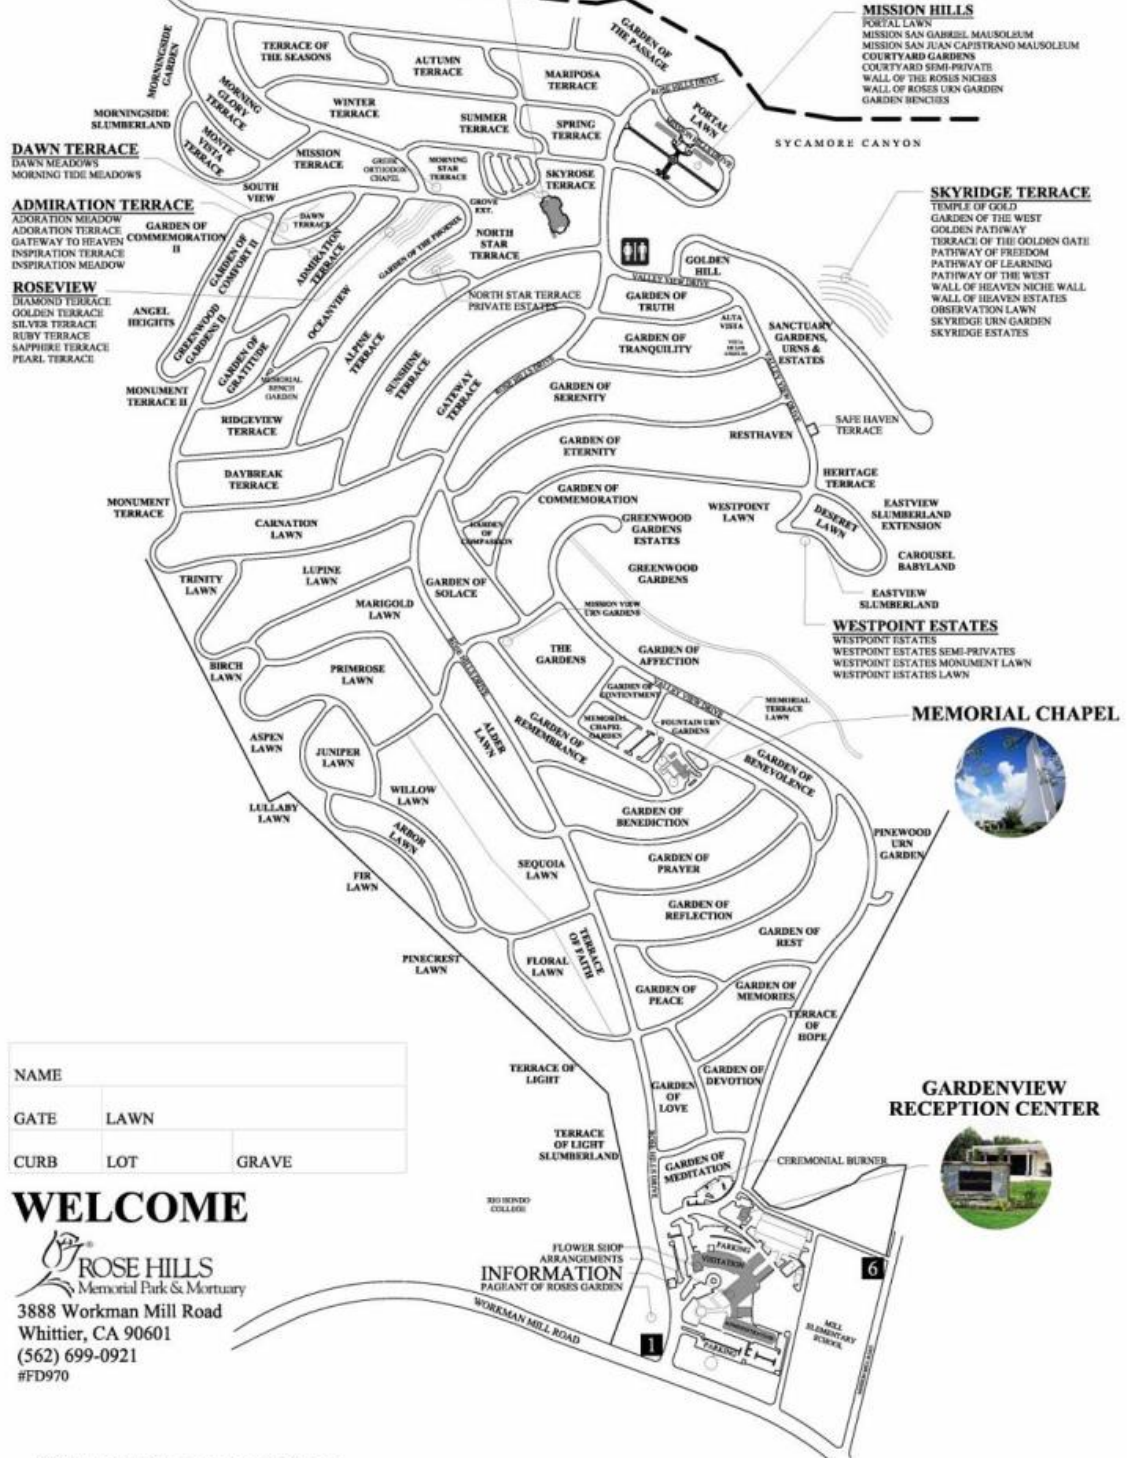

SKYROSE CHAPEL & MAUSOLEUM

SYCAMORE VALLEY

Turn page over to continue... →

ADMIRATION TERRACE
ADORATION MEADOW
ADORATION TERRACE
GATEWAY TO HEAVEN
INSPIRATION TERRACE
INSPIRATION MEADOW

MISSION HILLS
PORTAL LAWN
MISSION SAN GABRIEL MAUSOLEUM
MISSION SAN JUAN CAPISTRANO MAUSOLEUM
COURTYARD GARDENS
COURTYARD SEMI-PRIVATE
WALL OF THE ROSES NICHS
WALL OF ROSES URN GARDEN
GARDEN BENCHES

WESTPOINT ESTATES
WESTPOINT ESTATES
WESTPOINT ESTATES SEMI-PRIVATE
WESTPOINT ESTATES MONUMENT LAWN
WESTPOINT ESTATES LAWN

MEMORIAL CHAPEL

GARDENVIEW RECEPTION CENTER

NAME			
GATE	LAWN		
CURB	LOT	GRAVE	

WELCOME

ROSE HILLS
Memorial Park & Mortuary
3888 Workman Mill Road
Whittier, CA 90601
(562) 699-0921
#FD970

INFORMATION
FLOWER SHOP
ARRANGEMENTS
PAGEANT OF ROSES GARDEN

Visit our website at www.rosehills.com
© 2017 Rose Hills Company. All rights reserved.