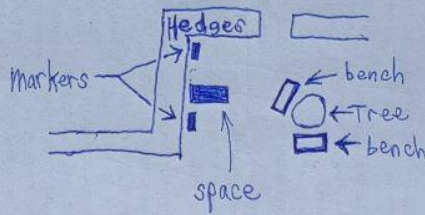

Garden of Psalms

No other markers
will be going
in-between the
space and the
marker in the
corner, which
gives you an
easy way to
place flowers
in a vase, light
a candle, etc.

← 2 small palm trees at the end.