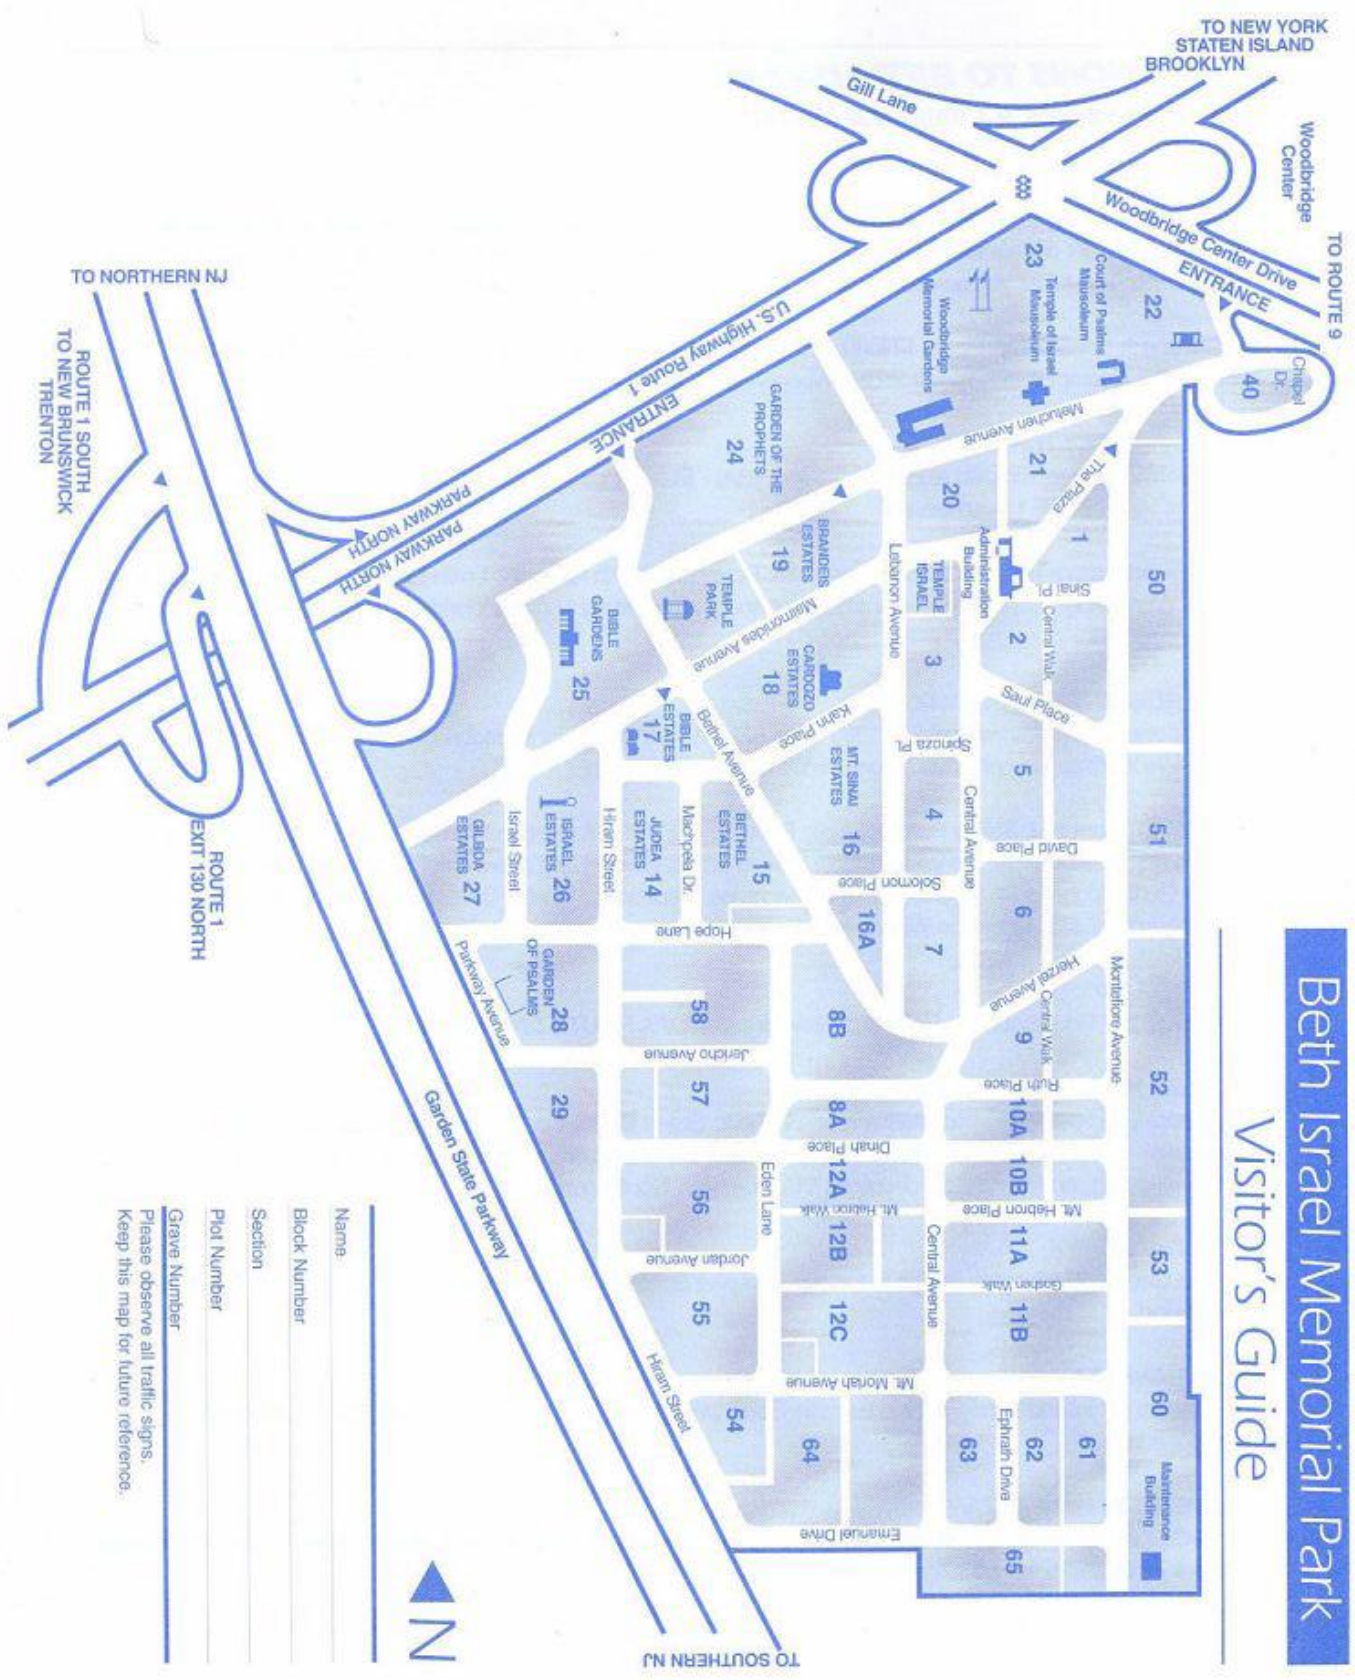

Beth Israel Cemetery

US Highway 1 North, Woodbridge, NJ 07095

Double Depth Companion Grave Space for Sale
\$3,000.00!

About this Cemetery Property

Pristine Double Depth Companion Grave Space located in the beautifully maintained Garden/Block 10B at Beth Israel Cemetery. Available for Immediate Need.

Please Call Seller Directly: [908-380-2800](tel:908-380-2800)

Details of this Cemetery Property

Listing ID: 24-0923-3 Property Type: Grave Space Quantity: (1) Double Depth Companion
Garden/Block: 10B Section: F Grave: 14

Beth Israel Memorial Park

Visitor's Guide

Name _____

Block Number _____

Section _____

Plot Number _____

Grave Number _____

Please observe all traffic signs.
Keep this map for future reference.