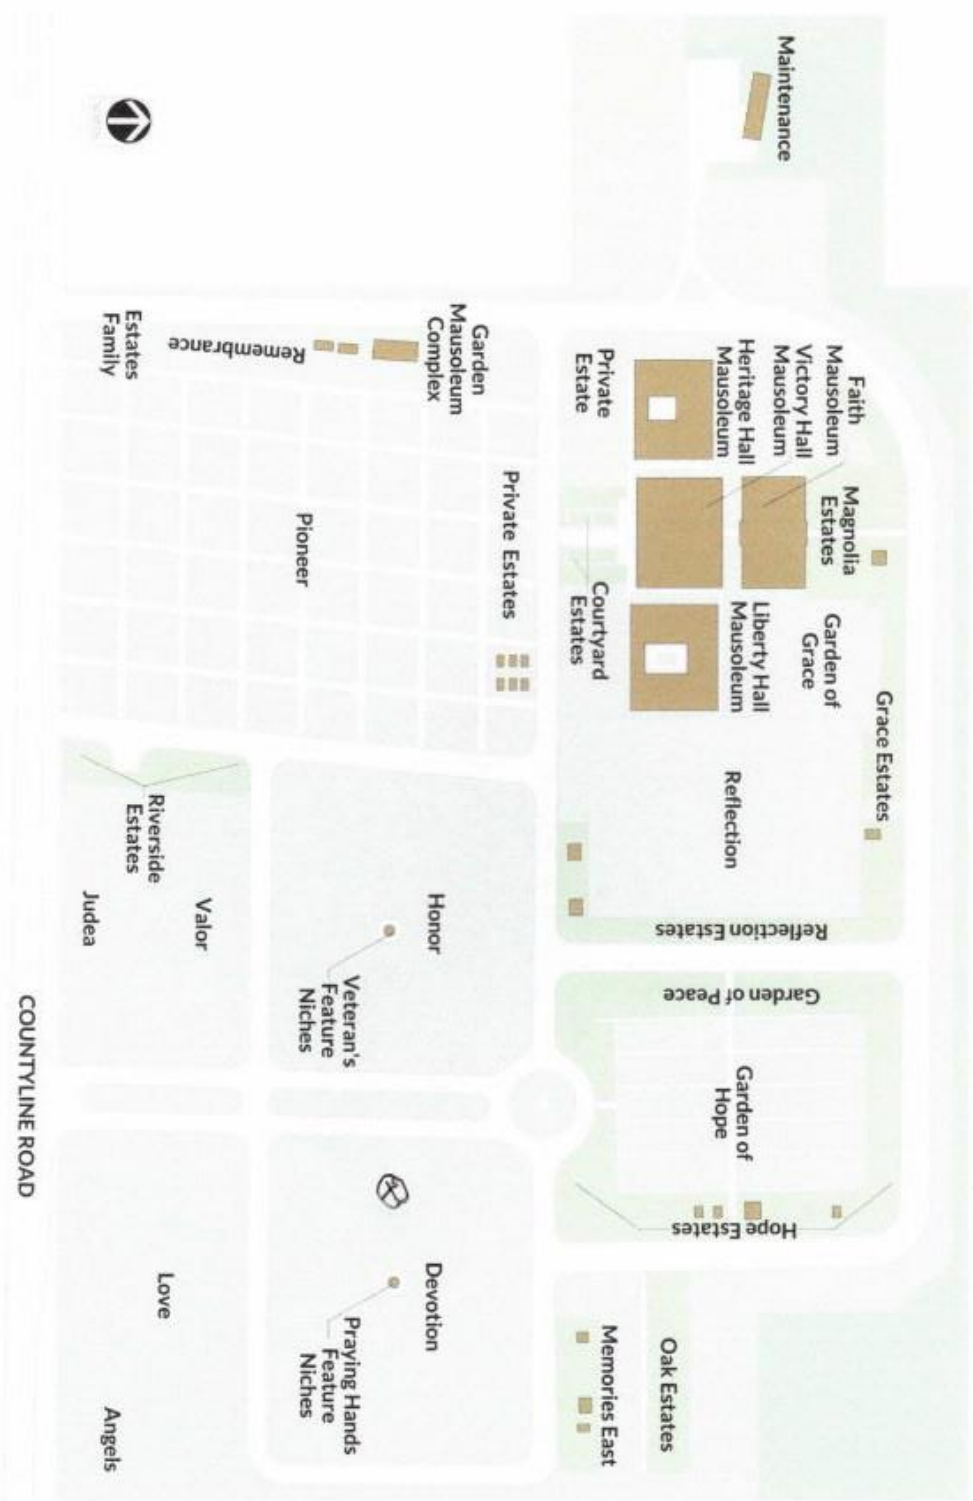

Riverside Memorial Park

19351 SE County Line Rd, Tequesta, FL 33469

Single Grave Space for Sale

\$9,000.00!

About this Cemetery Property

Plot in shaded area in the afternoon, located very close to garden perimeter. Can place single casket plus one urn. Lot is surrounded by manicured lawn, trees and flowers, and the most beautiful Praying Hands monument in center of garden. **Plots in this section are valued at \$13,000 and are "Sold Out"; only available through private owners.** Available for Immediate Need. Includes Transfer Fee.

Please Call Seller Directly: [831-801-7986](tel:831-801-7986)

Details of this Cemetery Property

Listing ID: 24-0827-3 Property Type: Grave Space Quantity: (1) Single
Garden: Devotion Section: 3 Block: A Lot: 32 Grave: C