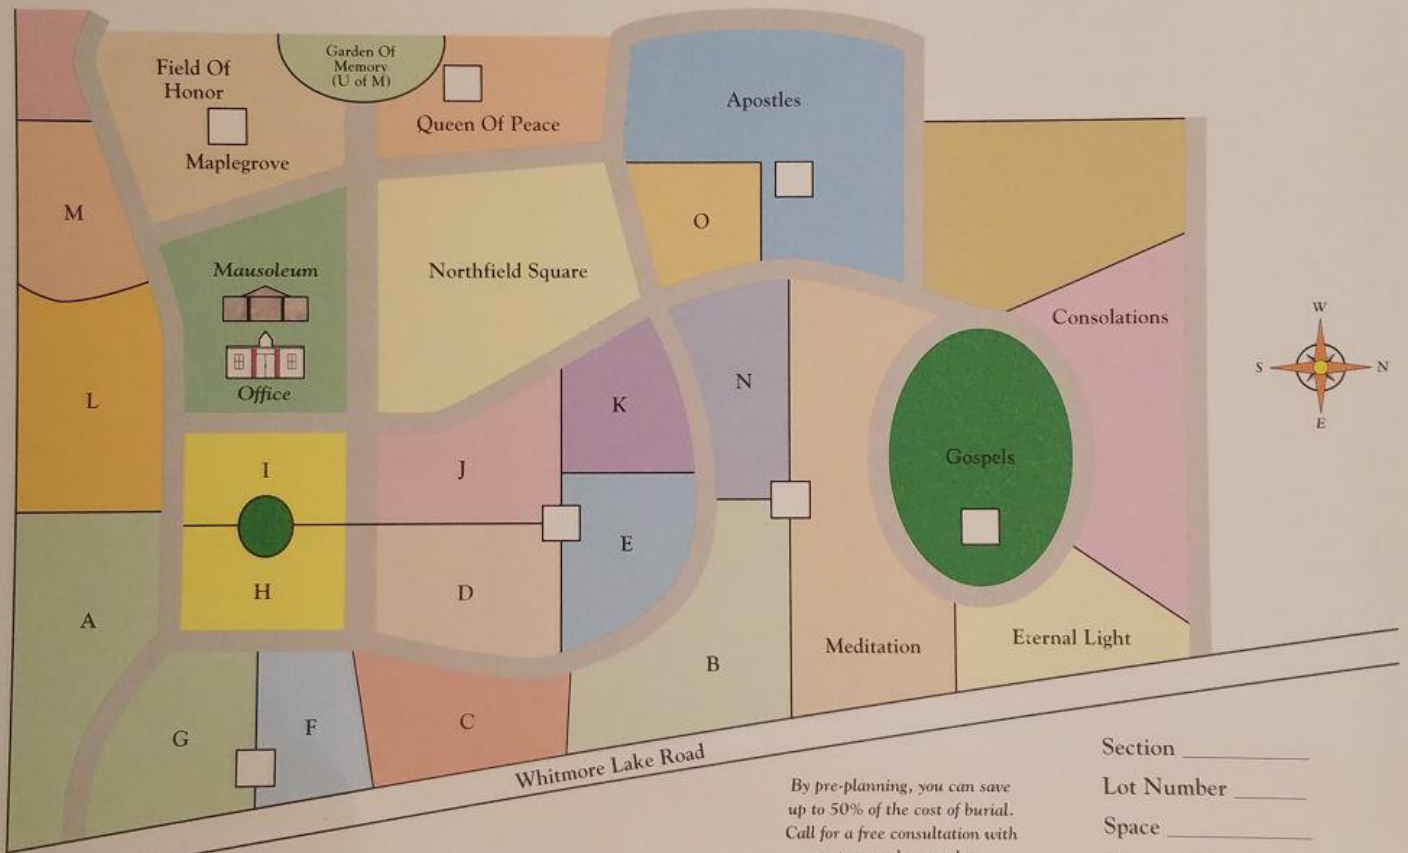

WASHTENONG MEMORIAL PARK

3771 Whitmore Lake Road • Ann Arbor, MI 48105

Phone 734/665-6187 • Fax 734/665-3264

By pre-planning, you can save
up to 50% of the cost of burial.
Call for a free consultation with
a pre-need counselor.
734/665-6187

Section _____
Lot Number _____
Space _____
Name of Deceased _____