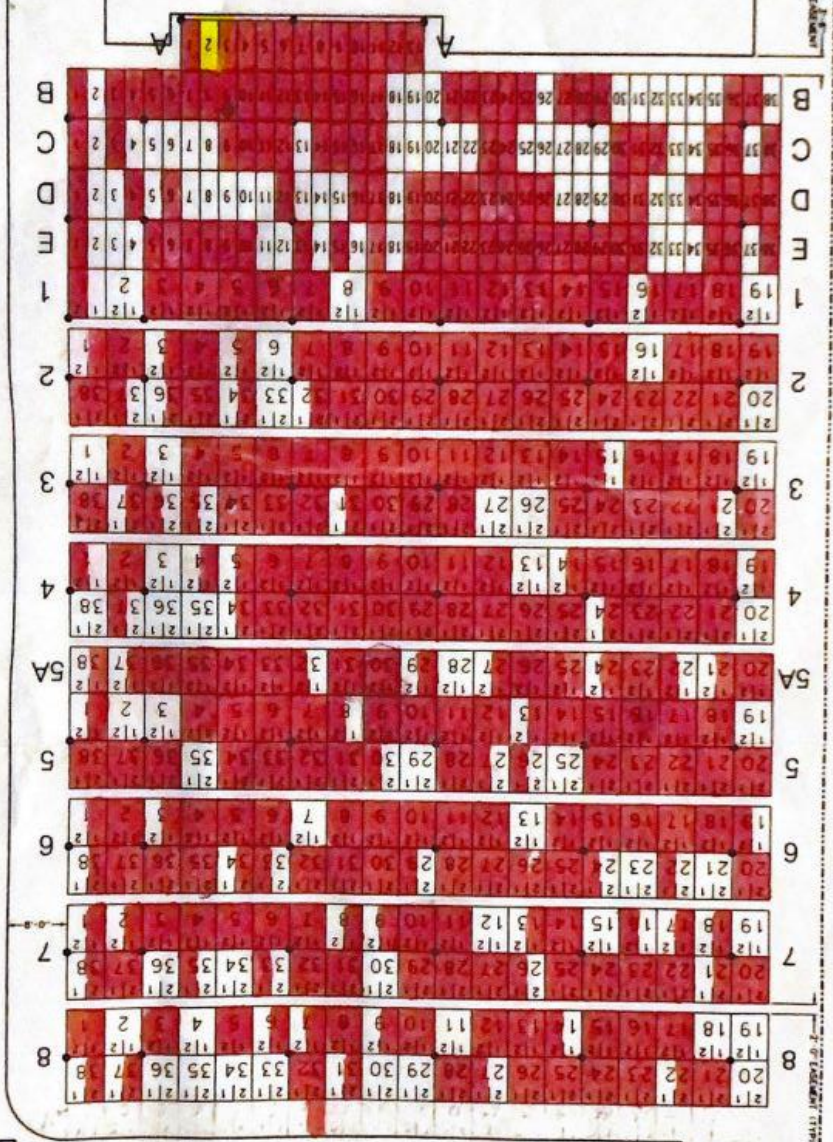

Arlington Park Cemetery

6920 Lone Star Rd, Jacksonville, FL 32211

Double Depth Companion Lawn Crypt for Sale
\$4,500.00!

About this Cemetery Property

Available for immediate need. Devotion North, Row A, Space 2 sits against an ivy-covered wall, beneath huge live oak trees draped in moss. This single space, double depth crypt includes bronze memorial marker. Opening & closing fees are not included. Seller will pay the transfer fee. Available for Immediate Need. Includes Transfer Fee.

Scan QR code to View Listing Details and Access Seller Contact Form

Details of this Cemetery Property

Private Listing ID: 24-0730-3 Property Type: Lawn Crypt Quantity: (1) Double Depth Companion
Garden: Devotion Section: North Lot: Row A Lawn Crypt: 2

ARLINGTON PARK CEMETERY
6921 LONE STAR ROAD, JACKSONVILLE, FL 32211

ARLINGTON
PARK CEMETERY

GARDEN OF DEVOTION
LOT 2-DOUBLE DEPTH
WITH MARKER

GARDEN OF DEVOTION - NORTH

ALCOVE MAUSOLEUM

CONTRACT NO.	0704001001
PROJECT TITLE	ALCOVE MAUSOLEUM
DATE	04/11/01
REVISION DATE	04/11/01
NO. OF SHEETS	1
NO. OF SHEETS USED	1
DATE	04/11/01
BY	01
CHECKED BY	01
APPROVED BY	01
SCALE	AS SHOWN
PROJECT NO.	01
PROJECT NAME	ALCOVE MAUSOLEUM
PROJECT ADDRESS	01
PROJECT CITY	01
PROJECT STATE	01
PROJECT ZIP	01

Arlington Park

CEMETERY AND FUNERAL HOME

offering The Simplicity Plan

(904) 743-5699

24 Hour Telephone