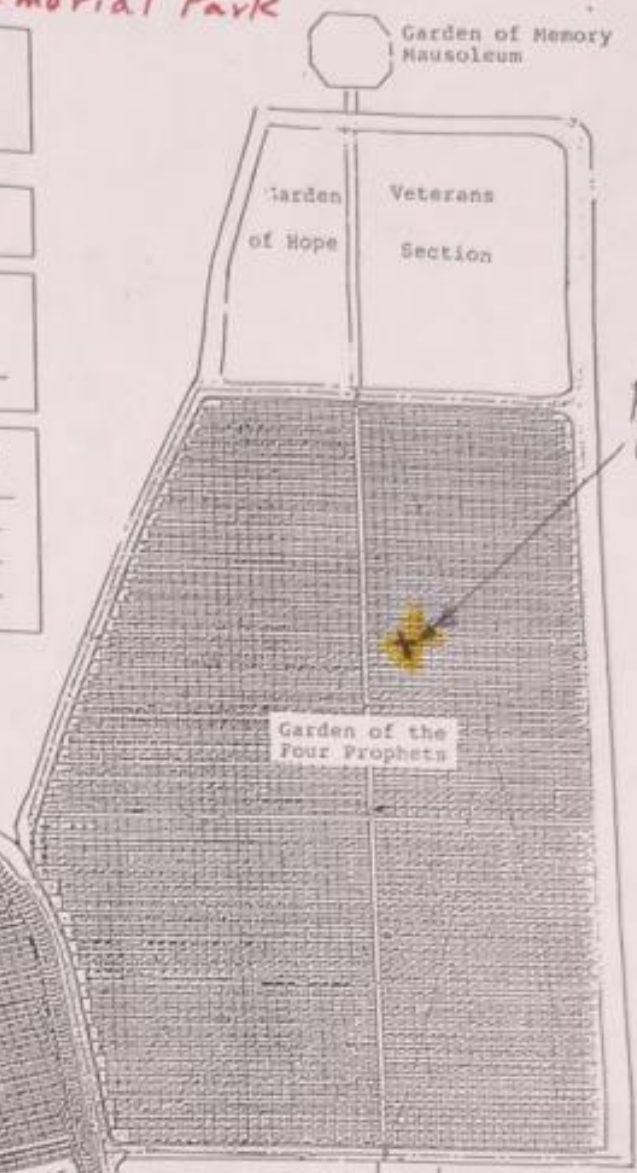

(OVER)

John Rock

36 faces  
4 walls  
30  
Four Prophets  
Map 5

# Raleigh Memorial Park

TO: \_\_\_\_\_  
Located at \_\_\_\_\_

From: \_\_\_\_\_

Name of Deceased  
\_\_\_\_\_

Location of Grave and special Instruction:  
\_\_\_\_\_  
\_\_\_\_\_  
\_\_\_\_\_

feet  
[Symbol]  
Head