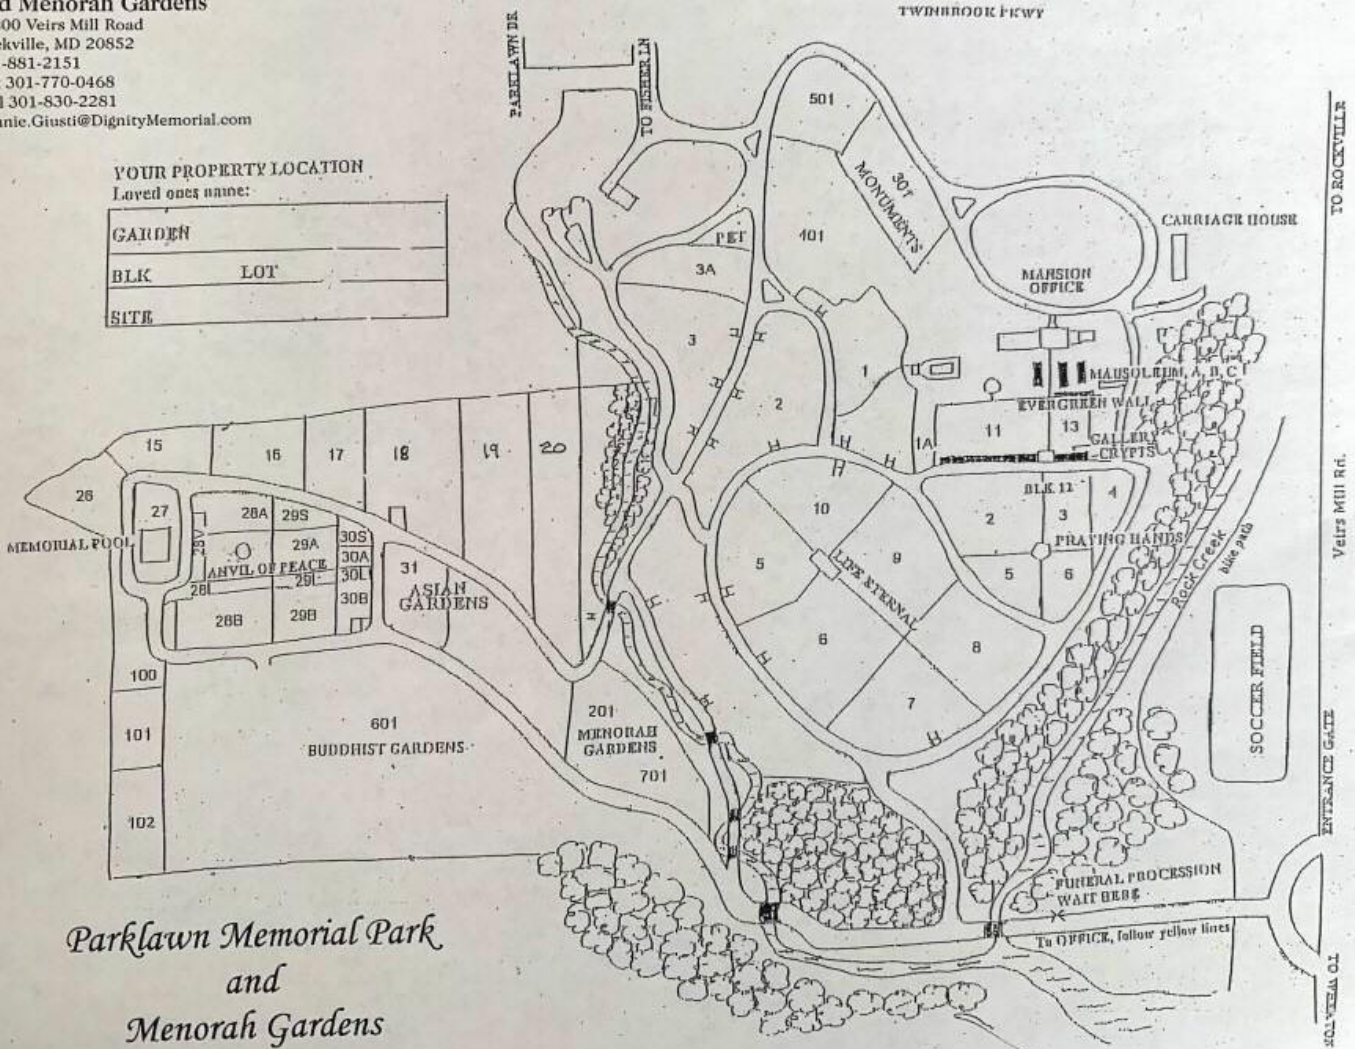

Bonnie Giusti
Family Service Counselor

**Parklawn Memorial Park
and Menorah Gardens**

12800 Veirs Mill Road
Rockville, MD 20852
301-881-2151
Fax 301-770-0468
Cell 301-830-2281
Bonnie.Giusti@DignityMemorial.com

YOUR PROPERTY LOCATION

Loved ones name:

GARDEN	
BLK	LOT
SITE	

*Parklawn Memorial Park
and
Menorah Gardens*