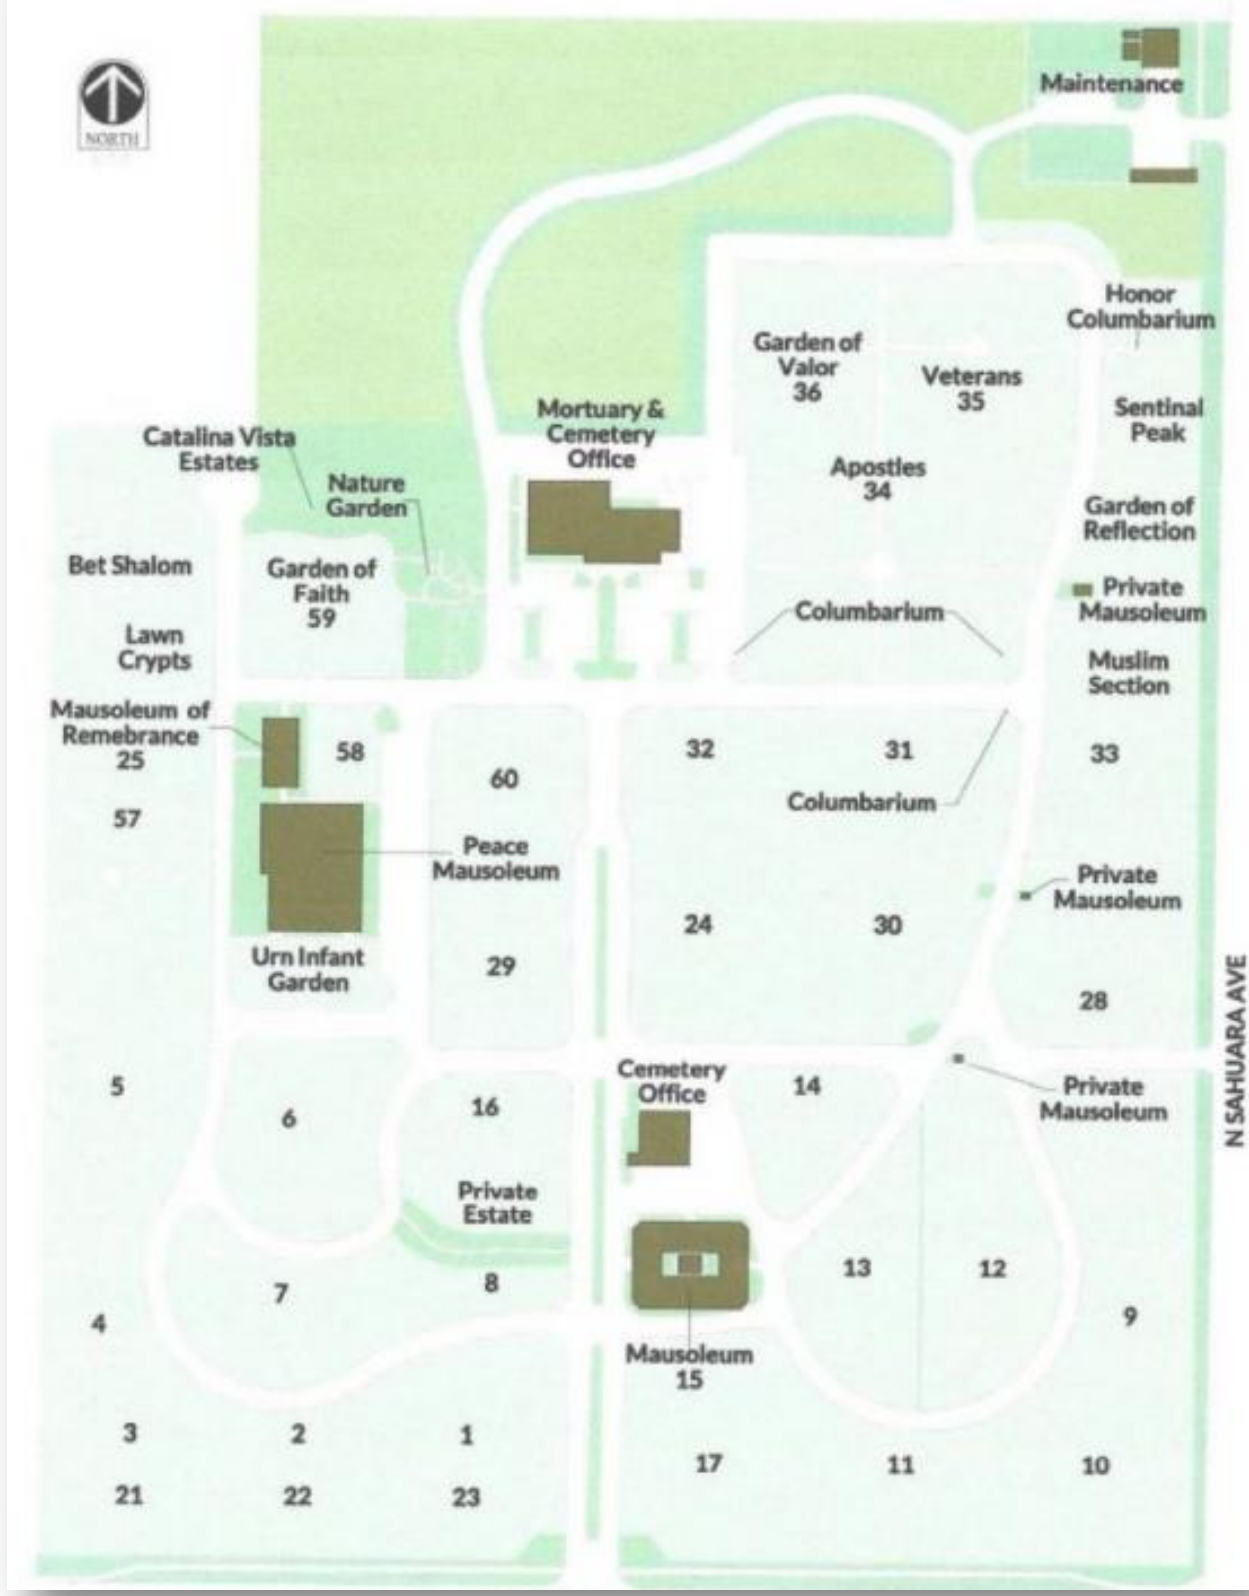

East Lawn Palms Cemetery

5801 East Grant Rd, Tucson, AZ 85712

Two Single Mausoleum Crypts for Sale
\$6,500.00 each!

About this Cemetery Property

Two Pristine Single Crypts located in the beautifully maintained Peace Mausoleum. These crypts are side by side on the 2nd Level (Heart) inside the Mausoleum. The 52-acre East Lawn Palms Cemetery is a lovely green oasis in the desert city of Tucson. Visitors are surprised by the lush setting against the gorgeous backdrop of the Santa Catalina Mountains. Queen palms, eucalyptus trees, pines and live oaks provide shade on hot days, while blooming flowers provide color to the landscape. With meticulously manicured gardens, calming water features, elegant statues and incredible views, East Lawn Palms is a beautiful final resting place. Available for Immediate Need.

Scan QR Code to view Listing Details and access Seller Contact Form

Details of this Cemetery Property

Private Listing ID: 24-0701-5 Property Type: Mausoleum Crypts Quantity: (2) Singles Mausoleum: Peace Block: 58 Unit: 15 Level: 2 - Heart Crypt(s): 207, 208

SCI
 EASTLAWN
 MAUSOLEUM ADDITION
 TUCSON, AZ
 WEST 303MA77 1/25/90

ELEVATION 20

101	102	103	104
201	202	203	204
301	302	303	304
401	402	403	404
501	502	503	504
601	602	603	604
701	702	703	704

ELEVATION 21

101	102	103	104	105	106	107
201	202	203	204	205	206	207
301	302	303	304	305	306	307
401	402	403	404	405	406	407
501	502	503	504	505	506	507
601	602	603	604	605	606	607
701	702	703	704	705	706	707

ELEVATION 17