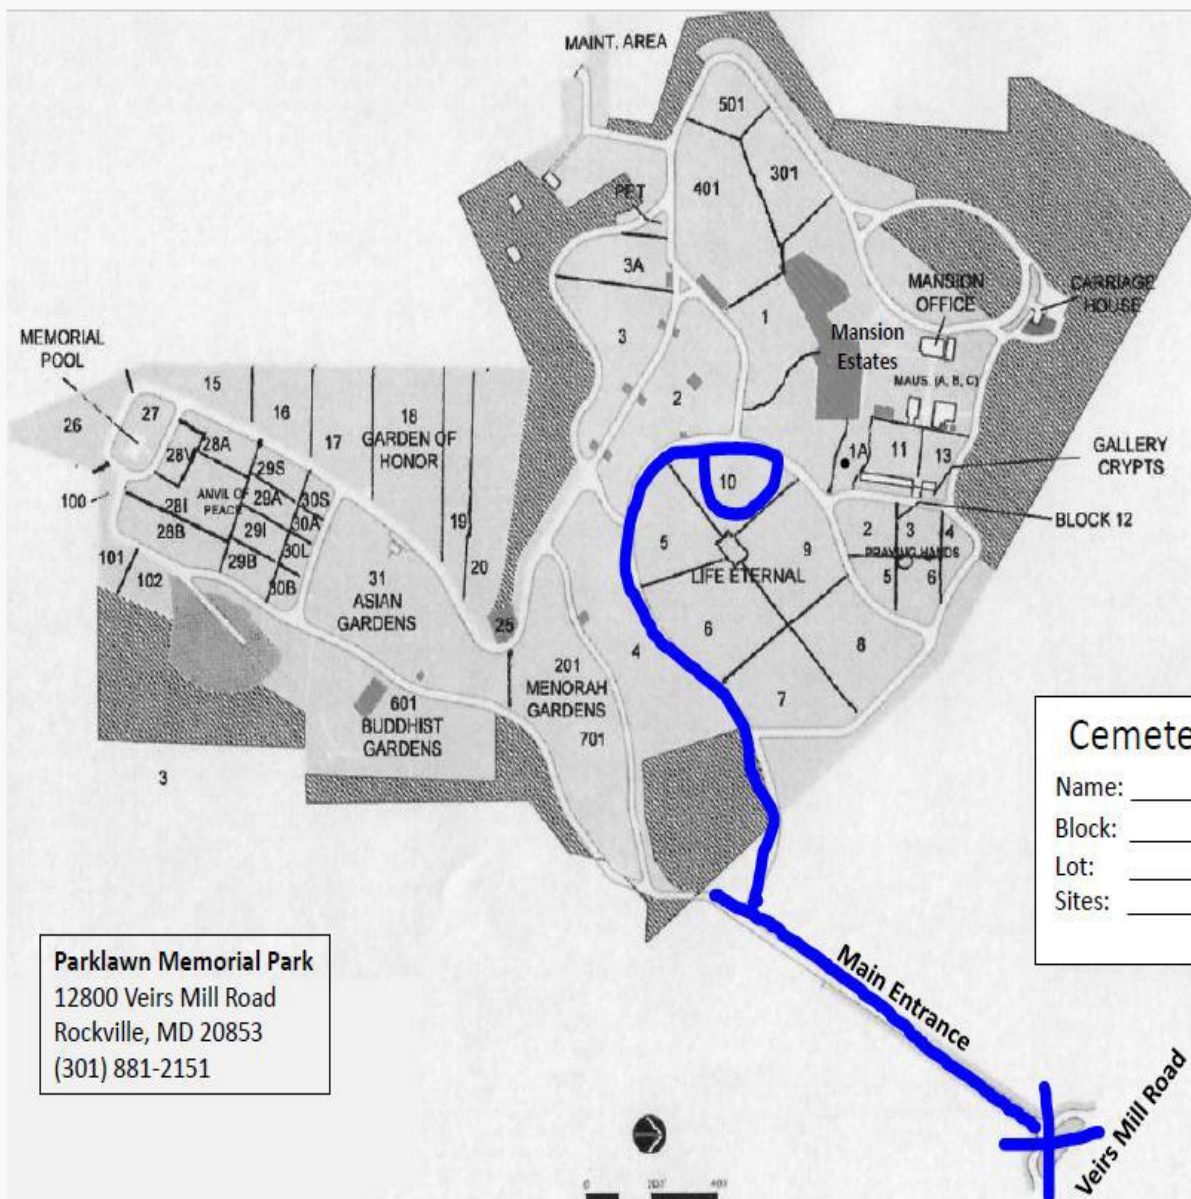

### About this Cemetery Property

Parklawn Memorial Park is a beautiful and serene place. There are rolling green lawns with foliage, flowers, and trees throughout. It is a peaceful and calming place to visit and honor the memory of loved ones. This lot is in a very nice area of Parklawn Memorial Park that overlooks lovely natural scenery. NOT available for Immediate Need. Includes Transfer Fee and Double Vault.

### Details of this Cemetery Property

Private Listing ID: 24-0624-6 Property Type: Lawn Crypt Quantity: (1) Double Depth Companion Garden:  
Life Eternal Block: 10 Lot: 403 Lawn Crypt: 4DD

**Parklawn Memorial Park**  
 12800 Veirs Mill Road  
 Rockville, MD 20853  
 (301) 881-2151

**Cemetery Map**

Name: \_\_\_\_\_

Block: \_\_\_\_\_

Lot: \_\_\_\_\_

Sites: \_\_\_\_\_