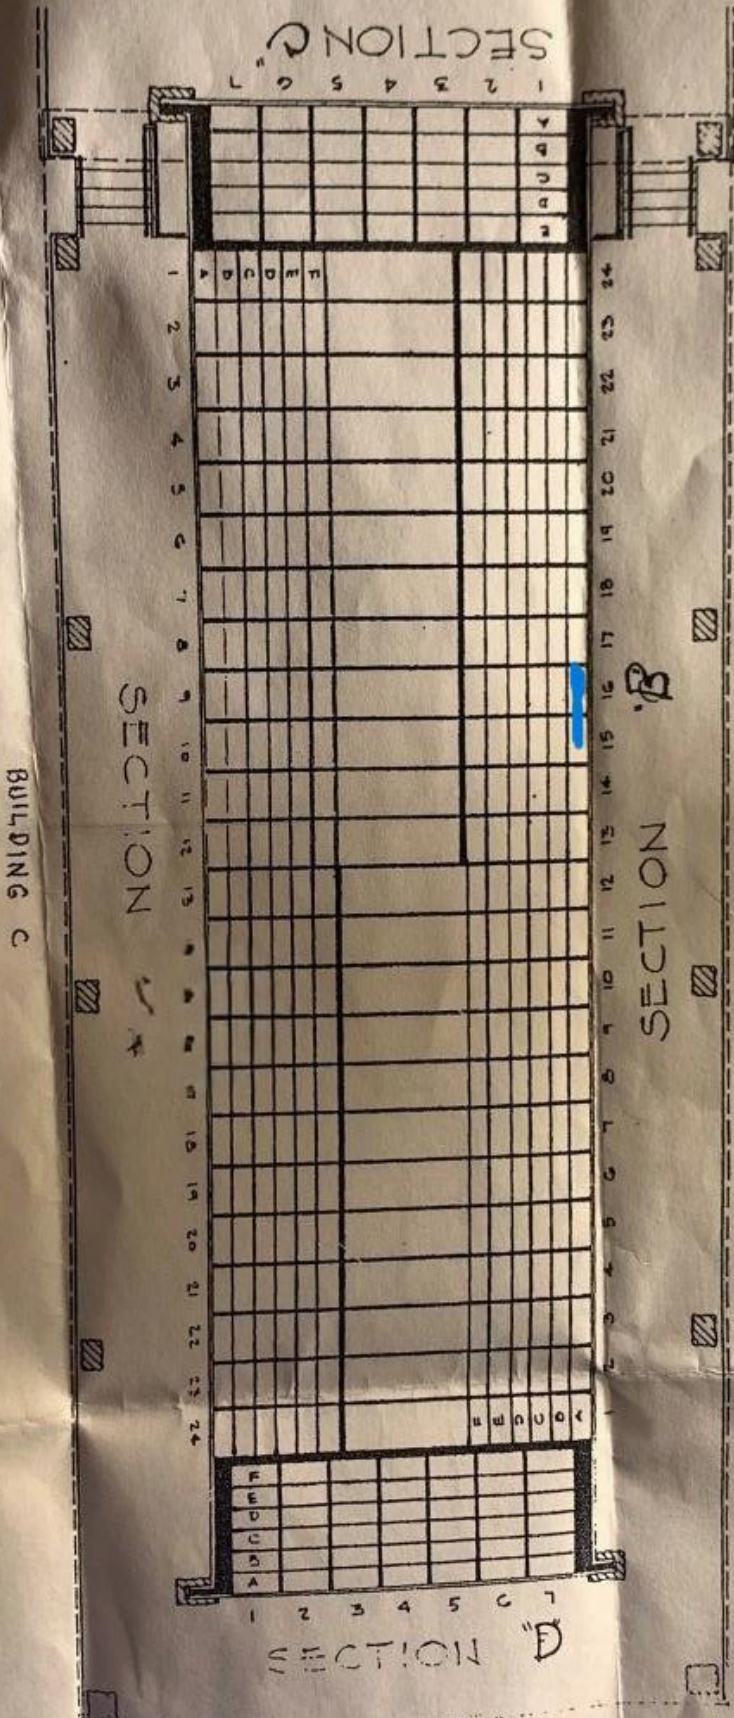

## About this Cemetery Property

Two Pristine Side by Side Mausoleum Crypts located in the beautifully maintained Garden Mausoleum. Crypts are located on Level A which is the Prayer Level and most coveted. Available for Immediate Need.

Scan QR Code to view listing details and access Seller Contact Form.

## Details of this Cemetery Property

Private Listing ID: 24-0614-4 Property Type: Mausoleum Crypts Quantity: (2) Singles Mausoleum: Building C  
Section: B Level: A (Prayer) Crypt(s): 15, 16

CRYPT PLAN

3/16" = 1'-0"