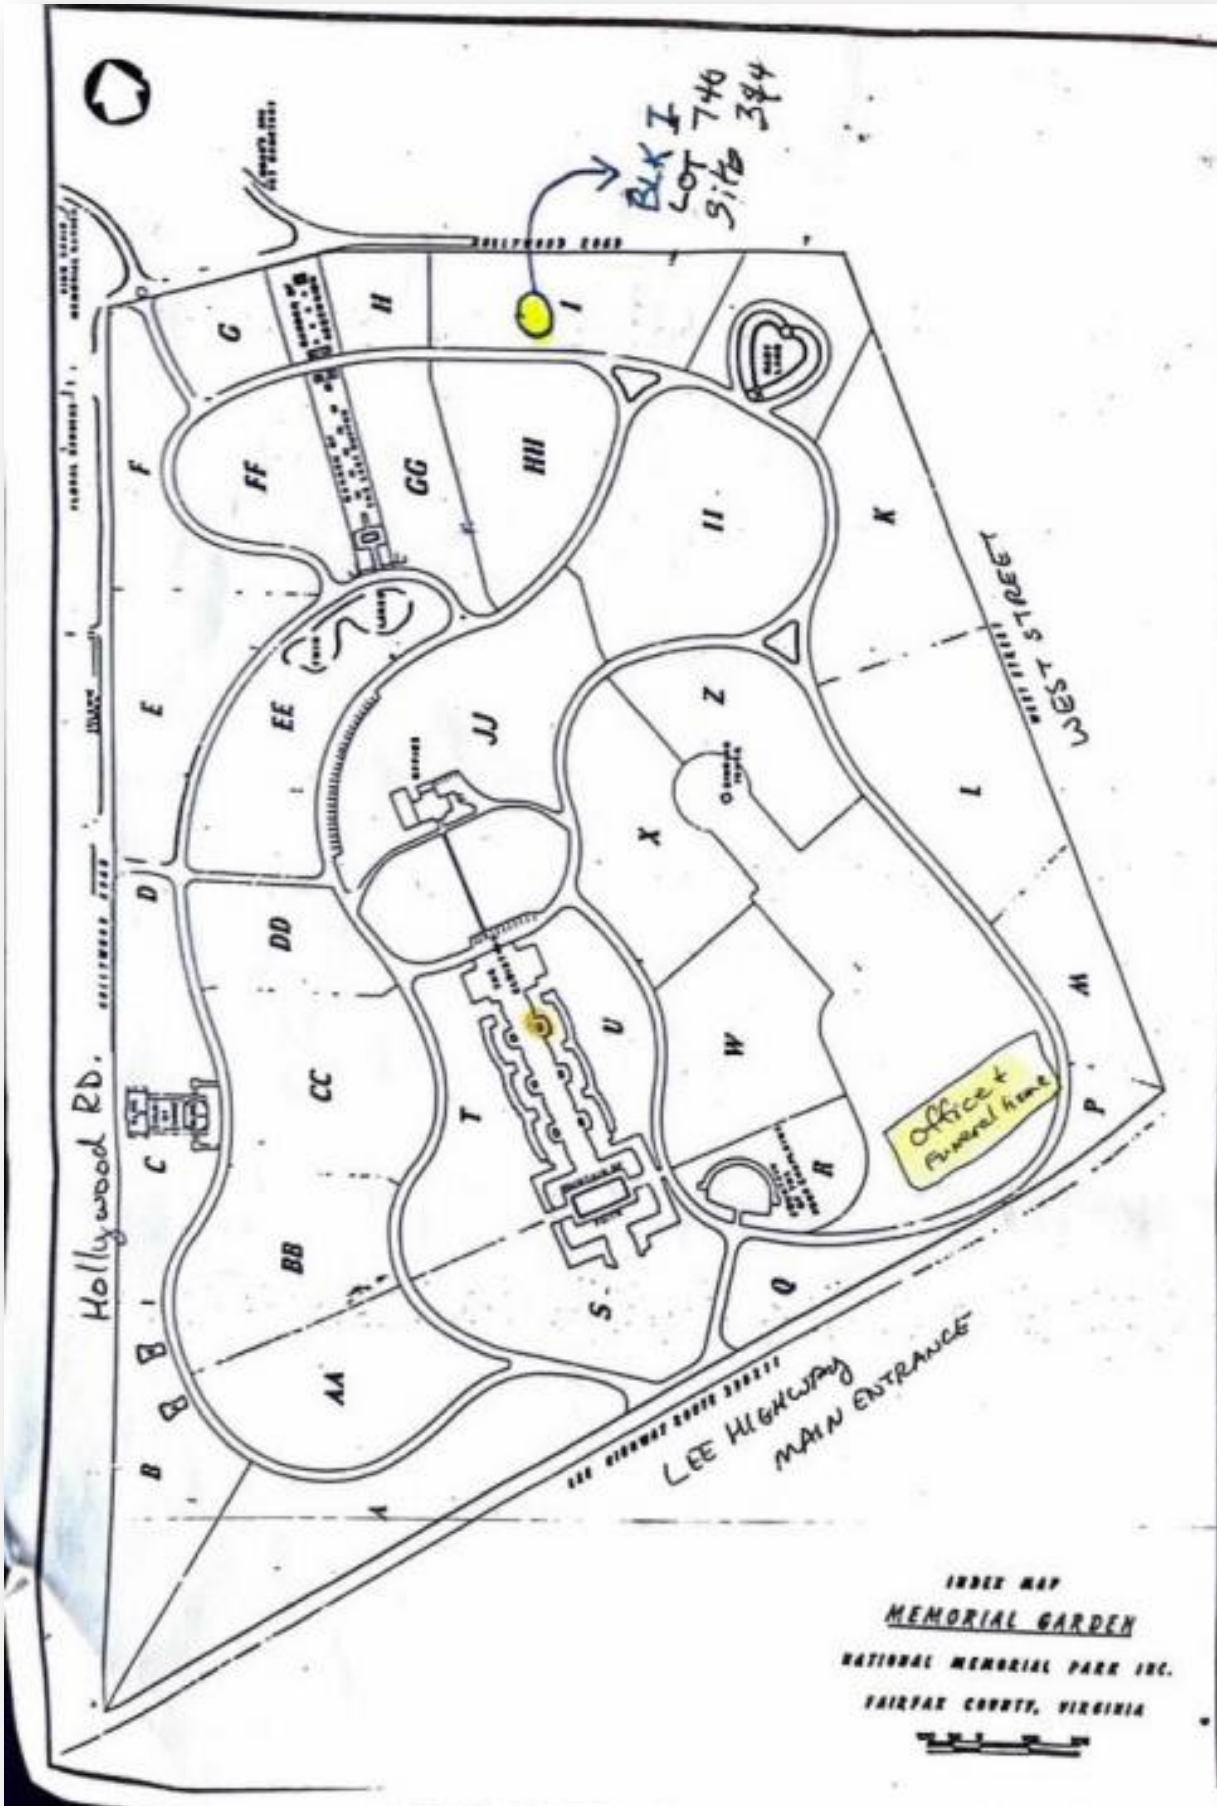

## About this Cemetery Property

Looking for a peaceful, serene and beautifully maintained eternal resting spot? You found it. National Memorial Park, established in 1933, is an elegant and scenic cemetery. The plots are nestled on the backside of the Cemetery that is heavily wooded on the Hollywood roadside. This area is on ground level making it navigation friendly. Easy Access, located between Hollywood Road & Lincoln Drive. In a quiet area farthest from the main entrance of Lee Highway. Convenient location, approximately 30 minutes from Washington DC and 15 approximately minutes from Vienna, McLean, Annandale and Arlington. There is limited availability in Section I (Eye). Space accommodation is for one casket or 1 urn per site. Spaces can be made double depth or two urn accommodations with an additional separate fee paid directly to the cemetery. [Selling individually for \\$2,344.00 each or 2 for \\$4,500.](#) Current Sales price by cemetery is \$9,495.00 per plot. The Transfer of Deed and final recording transactions will be handled by the National Memorial Park Administration office. The Transfer of Deed transaction fee is not included in the sales price. Not available for Immediate Need.

## Details of this Cemetery Property

Listing ID: 24-0529-6 Property Type: Grave Spaces Quantity: (2) Singles Garden/Block: I (eye)  
Lot: 740 Grave(s): 3, 4

THE CEMETERY EXCHANGE LLC

Hours of Operation - Monday thru Thursday 9:00am - 6:00pm EST  
Friday 9:00am - 2:00pm EST 1-866-754-6573

# NATIONAL MEMORIAL PARK

FAIRFAX COUNTY - VIRGINIA

SECTION PLAN

BLOCK I

SECTIONS 1-1005

SCALE: 1" = 100'

HOLLYWOOD ROAD

ROAD