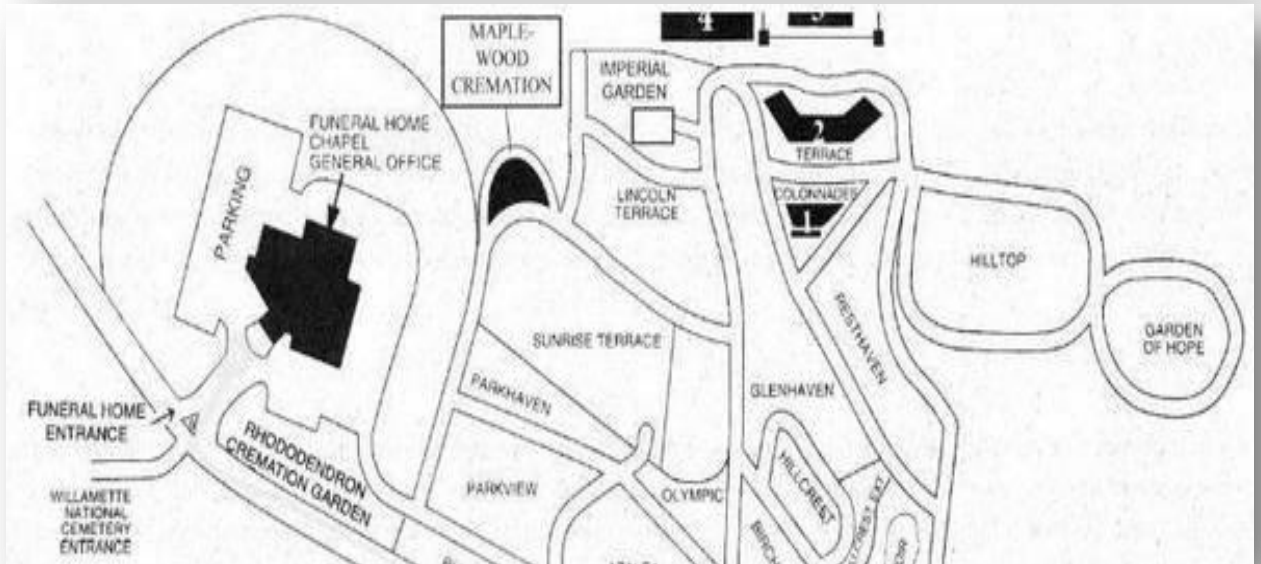

### About this Cemetery Property

Lincoln Memorial Park was established in 1906 and has become one of most desirable Memorial Parks in the Portland Area. The Park is staffed with a full-time professional team and the location includes a funeral home, cremation services and memorial service or burial. The Hilltop location in the Park is one of the highest locations with wonderful views of the valley. This grave site location 569 # 4 has a retail value of \$8,000, as suggested by the Lincoln Memorial Staff. Typically, these sites appreciate every 6 months so you should never lose your investment. The site has easy access off the main road and requires very little walking to visit. Space can accommodate 1 casket and 1 urn or 2 urns. We have priced this lot for a quick sale at \$3,495 which is a price very rare for the Hilltop Location.

### Details of this Cemetery Property

Listing ID: 24-0513-9 Property Type: Grave Space Quantity: (1) Single Garden/Section: Hilltop  
Lot: 569 Grave: 4

# LINCOLN MEMORIAL PARK-HILLTOP SECTION

SITUATED IN SEC 27, T 1 S, R 2 E, W 4, IN CLATSOP COUNTY, OREGON

Surveyed May 1922

By Forest Nelson & Associates  
of Astoria, Oregon

Scale 1" = 50'