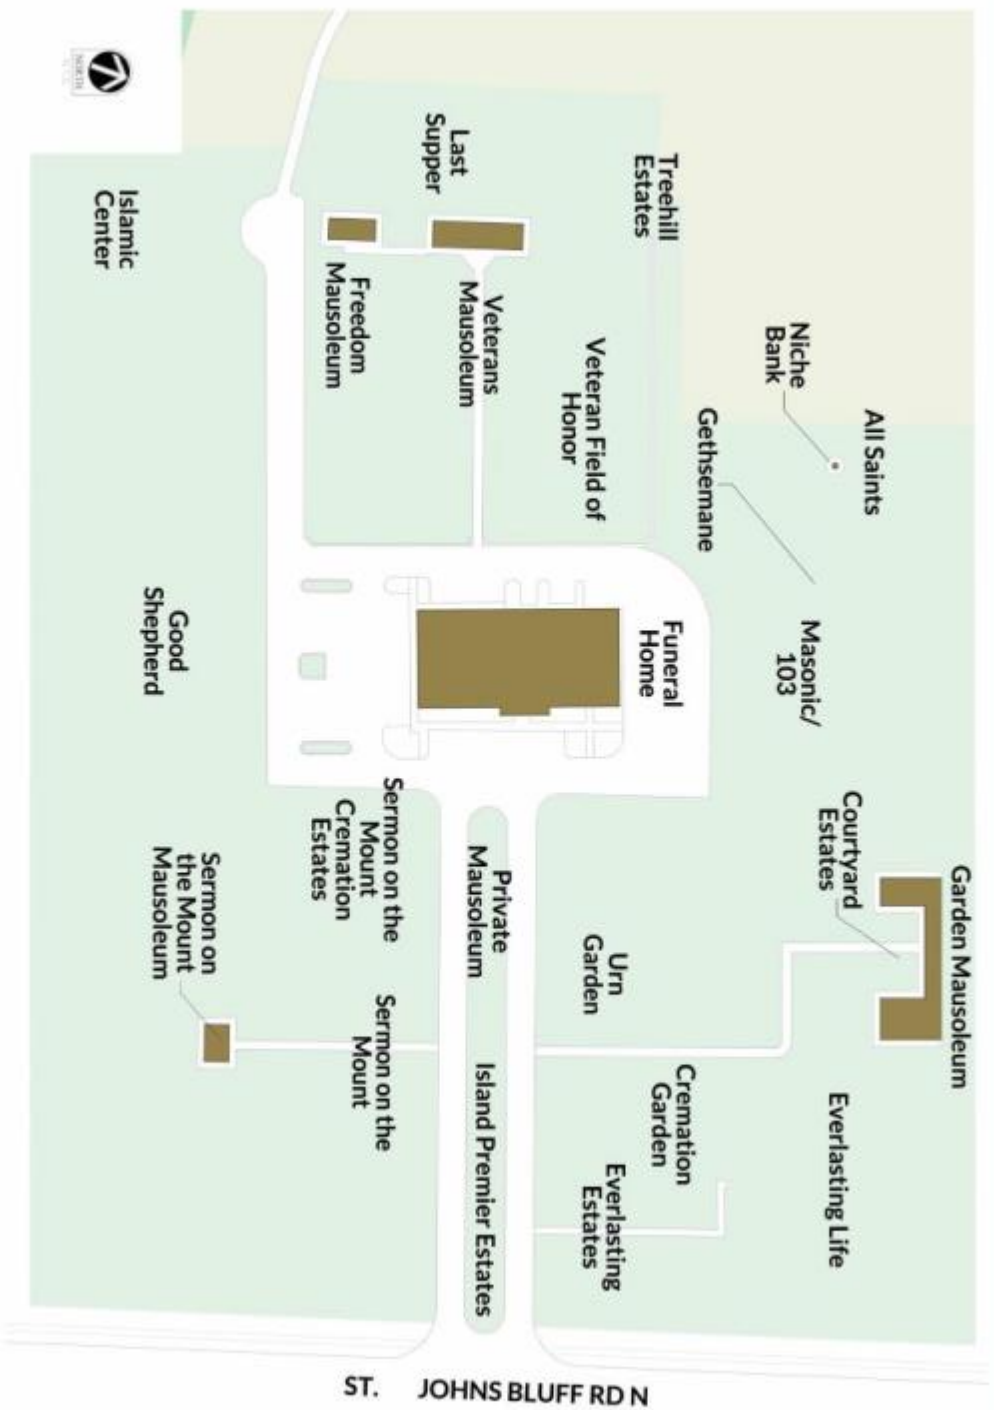

Create a lasting legacy. Our cemetery professionals are available to help you choose cremation property and cemetery space. Stop by our office or call **904-641-9755**