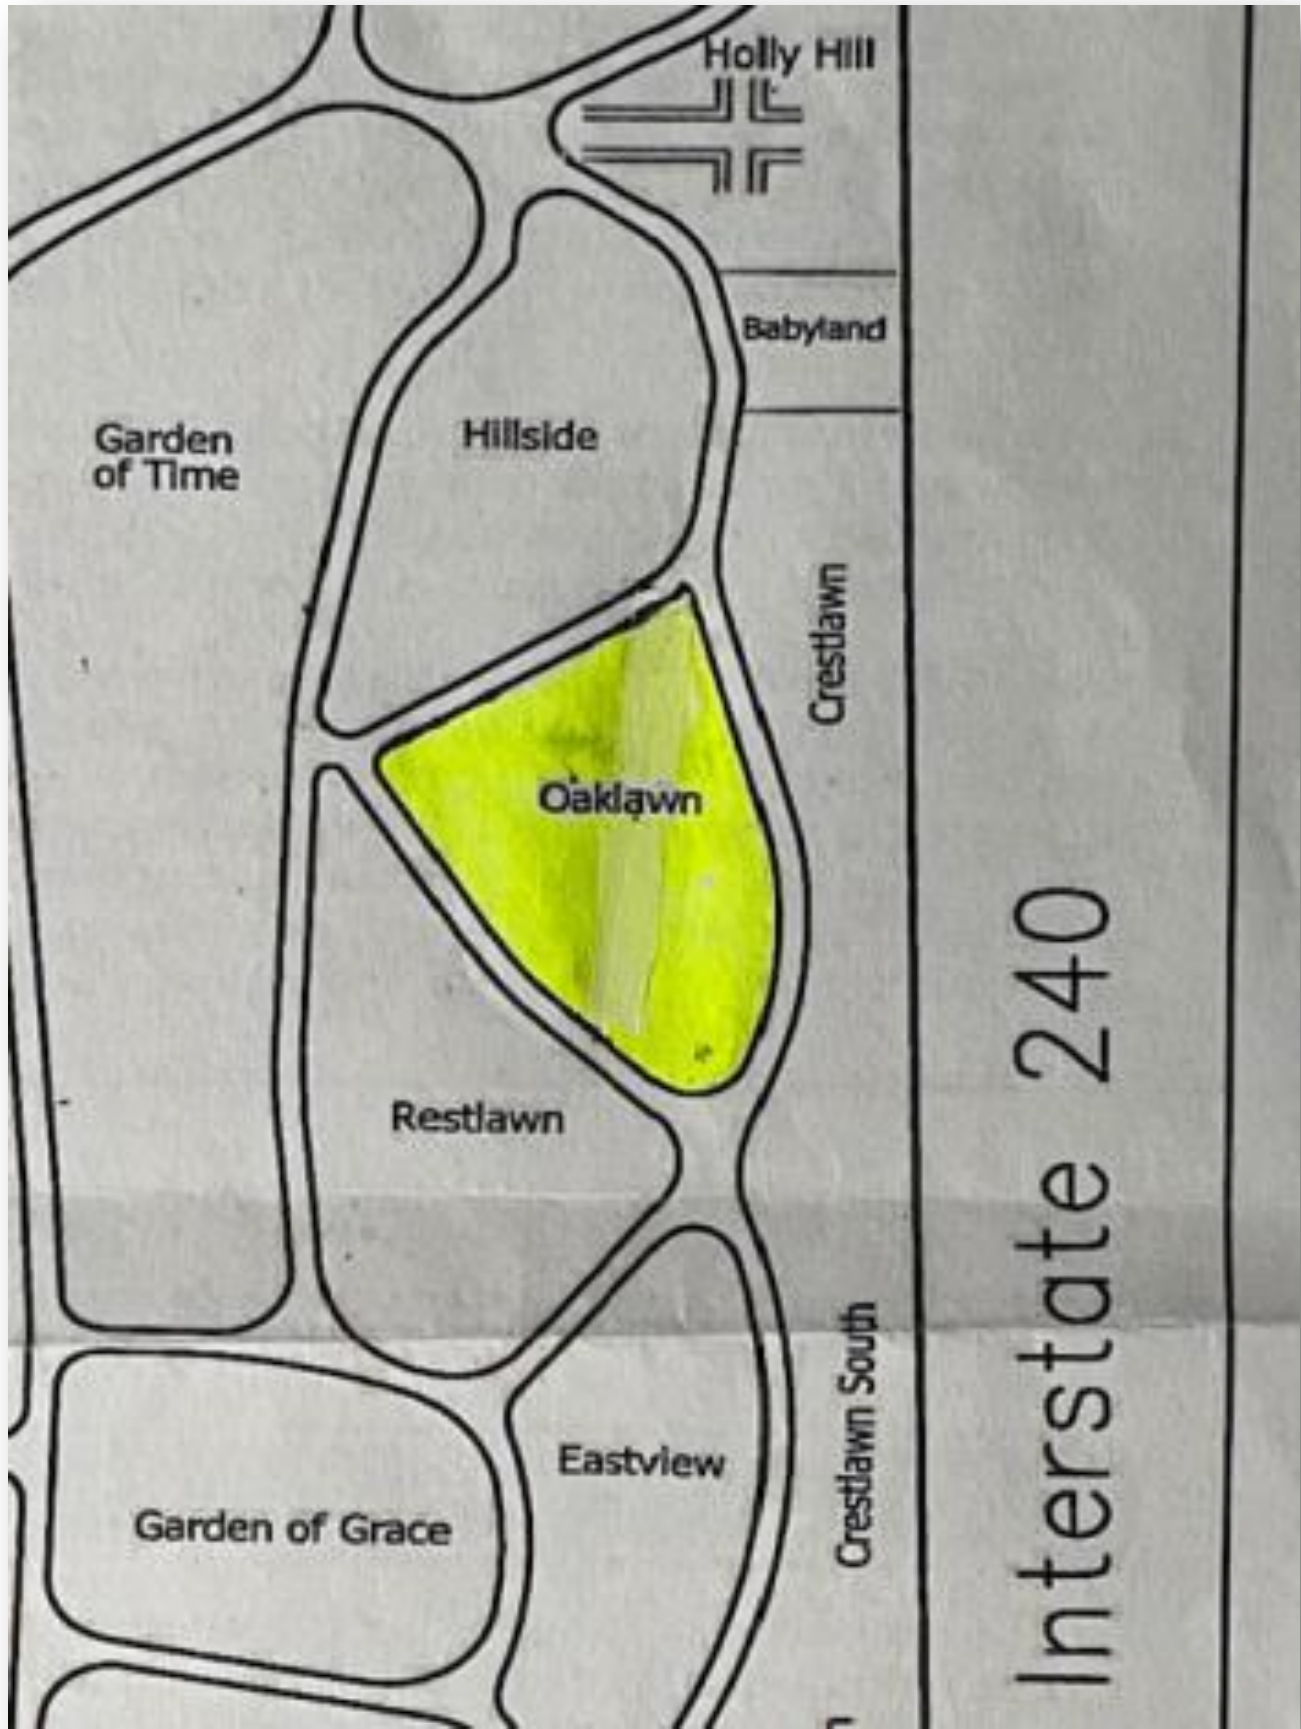

### About this Cemetery Property

Two burial plots for sale in Memorial Park Cemetery. The plots are located in the Oaklawn section, lot number 186, spaces 2 and 3. There are only 4 other plots available through the cemetery in the Oaklawn section. [These two plots include 2 Interment Fees and 2 Bronze Markers. 2 granite bases for the Bronze Markers are also included.](#) Current prices for these 2 plots and the above mentioned items is in excess of \$31,000. I am selling these 2 plots and the above mentioned items for \$20,000. The cemetery offers Immediate Need (24 hours). Any transfer fee will be the responsibility of the buyer. Available for Immediate Need.

### Details of this Cemetery Property

Listing ID: 24-0506-7 Property Type: Grave Spaces Quantity: (2) Singles Garden/Section: Oaklawn  
Lot: 186 Grave(s): 2, 3

Memorial Park Cemetery  
**Park Map**

Poplar Avenue  
2008 2/15/08  
By Jim Kautz

Interstate 240

Funeral Home

Restlawn

Very large tree

"Oaklawn"

Marker for "Newton T West"

Two "X's" = Available Plots

Marker for "Ina M West"