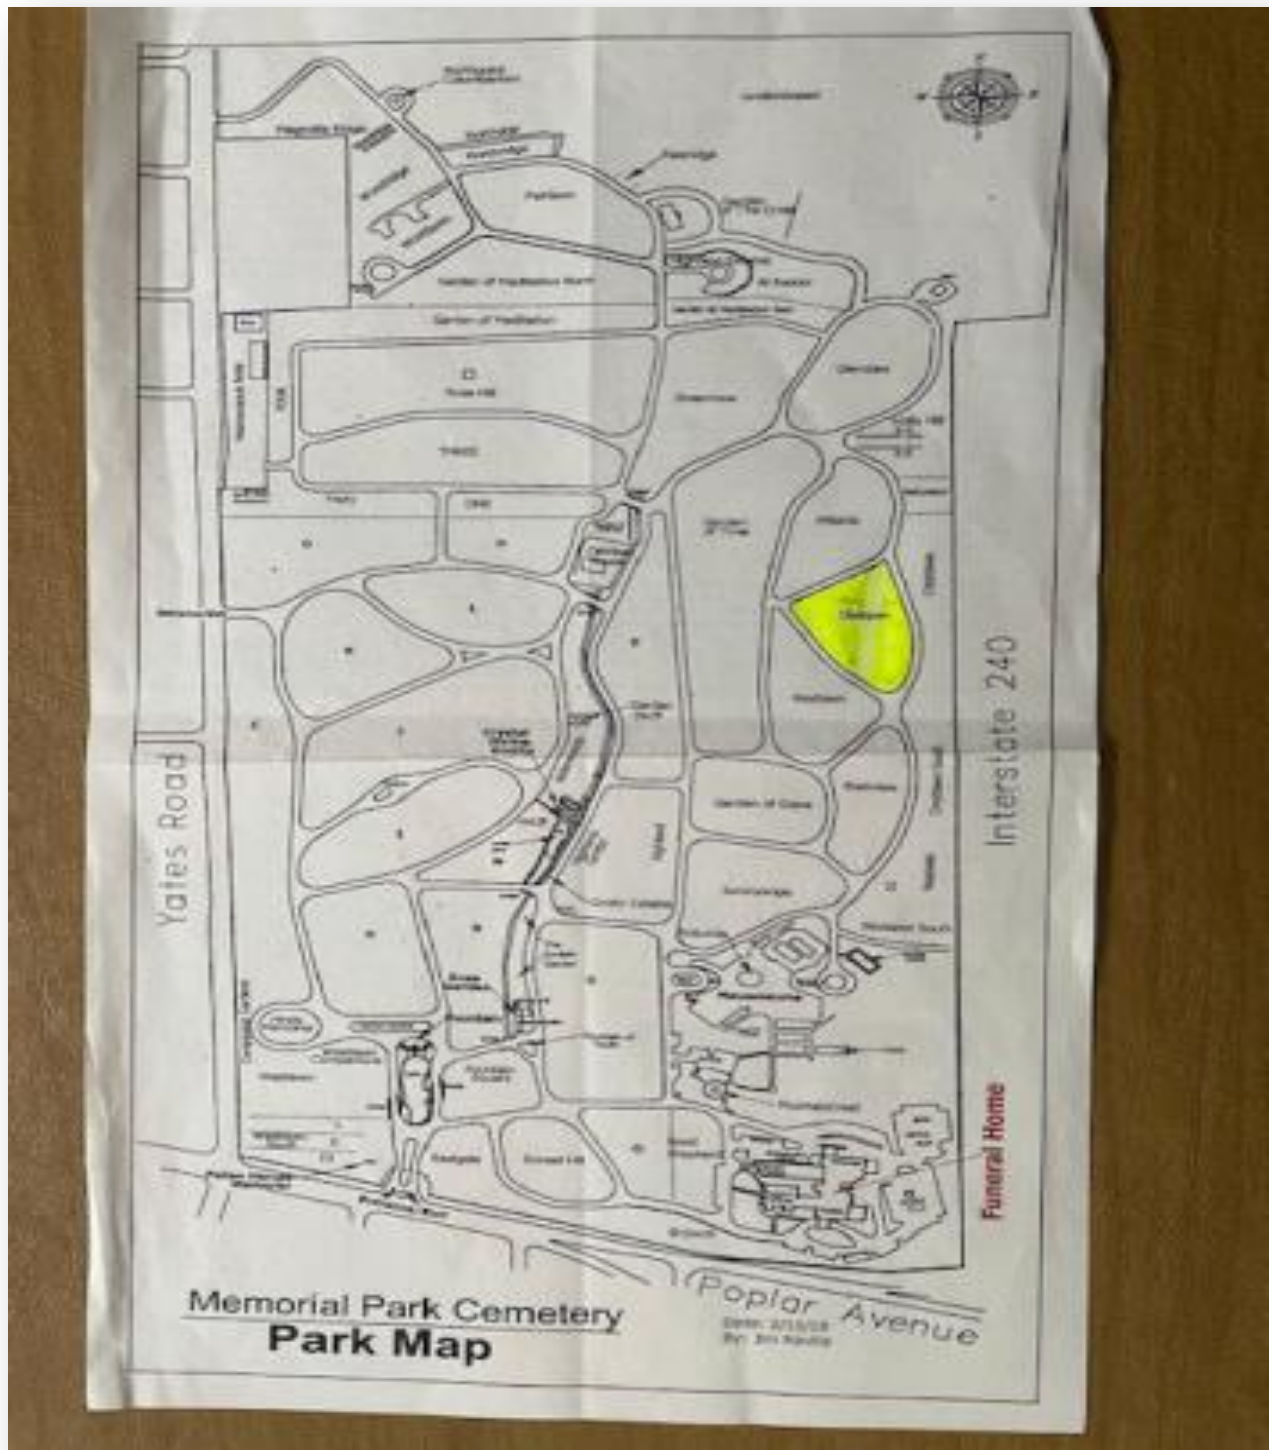

### About this Cemetery Property

Two burial plots for sale in Memorial Park Cemetery. The plots are located in the Oaklawn section, lot number 186, spaces 2 and 3. There are only 4 other plots available through the cemetery in the Oaklawn section. [These two plots include 2 Interment Fees and 2 Bronze Markers. 2 granite bases for the Bronze Markers are also included.](#) Current prices for these 2 plots and the above mentioned items is in excess of \$31,000. I am selling these 2 plots and the above mentioned items for \$20,000. The cemetery offers Immediate Need (24 hours). Any transfer fee will be the responsibility of the buyer. Available for Immediate Need.

### Details of this Cemetery Property

Listing ID: 24-0506-7 Property Type: Grave Spaces Quantity: (2) Singles Garden/Section: Oaklawn  
Lot: 186 Grave(s): 2, 3

Memorial Park Cemetery  
**Park Map**

Poplar Avenue  
2008 2/15/08  
By Jim Kautz

Interstate 240

Funeral Home

Restlawn

Very large tree

"Oaklawn"

Marker for "Newton T West"

Two "X's" = Available Plots

Marker for "Ina M West"