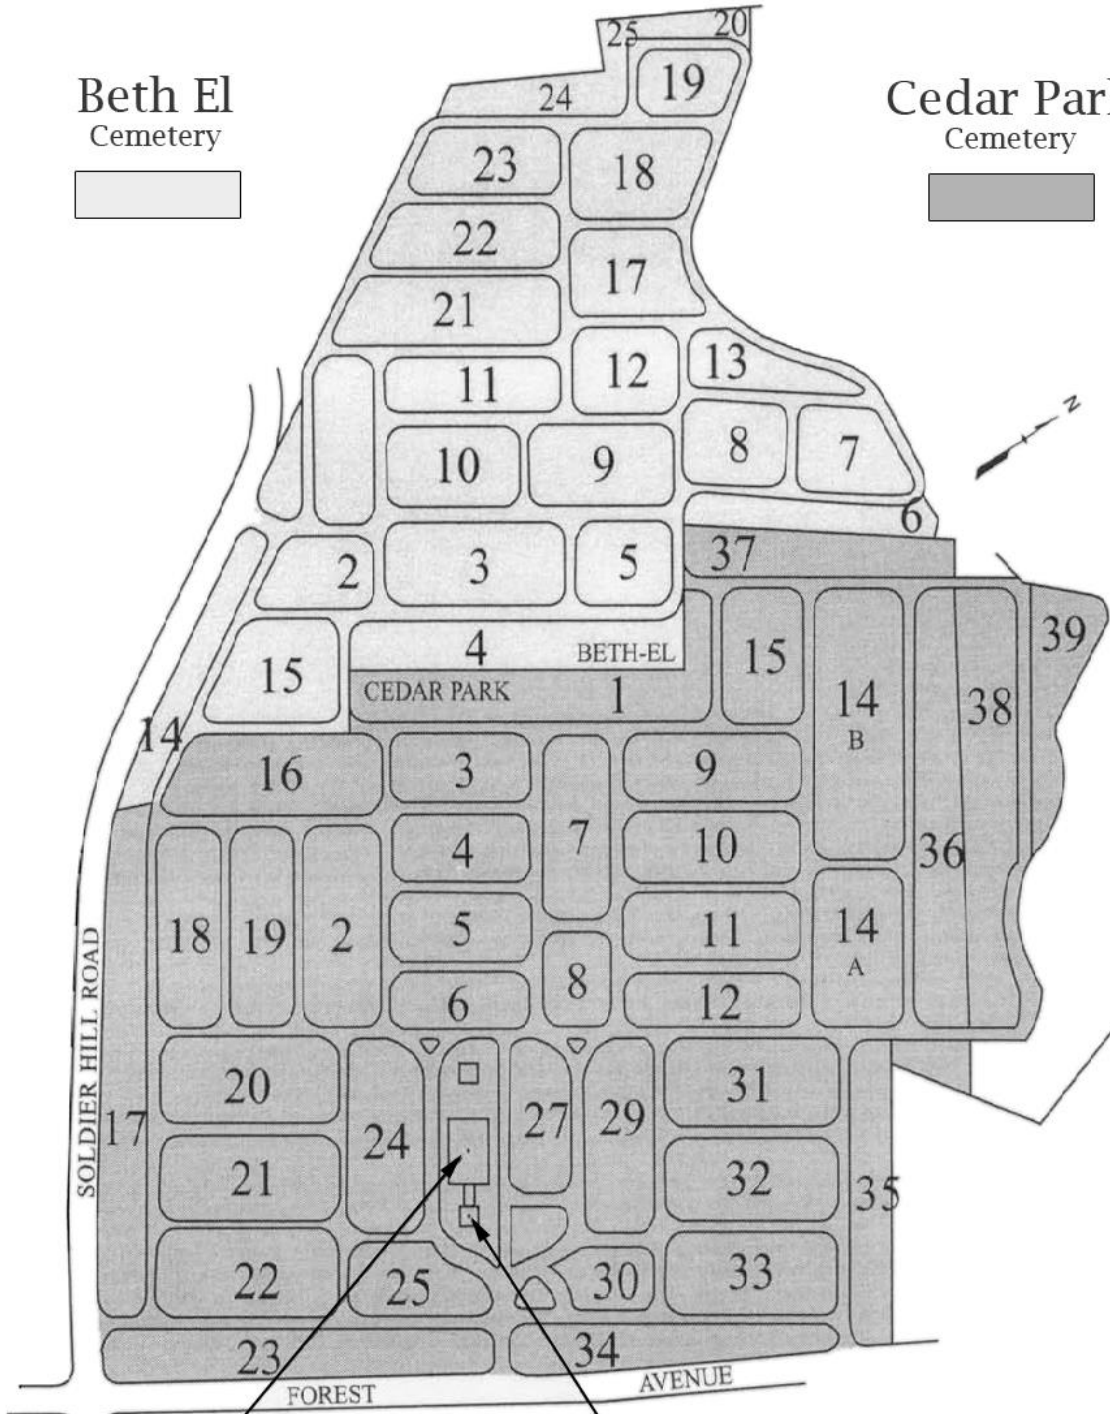

## Details of this Cemetery Property

Private Listing ID: 24-0404-3 Property Type: Grave Spaces Quantity: (2) Graves Garden/Block: A  
Line: 2 Grave(s): 11, 12

**Beth El  
Cemetery**

**Cedar Park  
Cemetery**