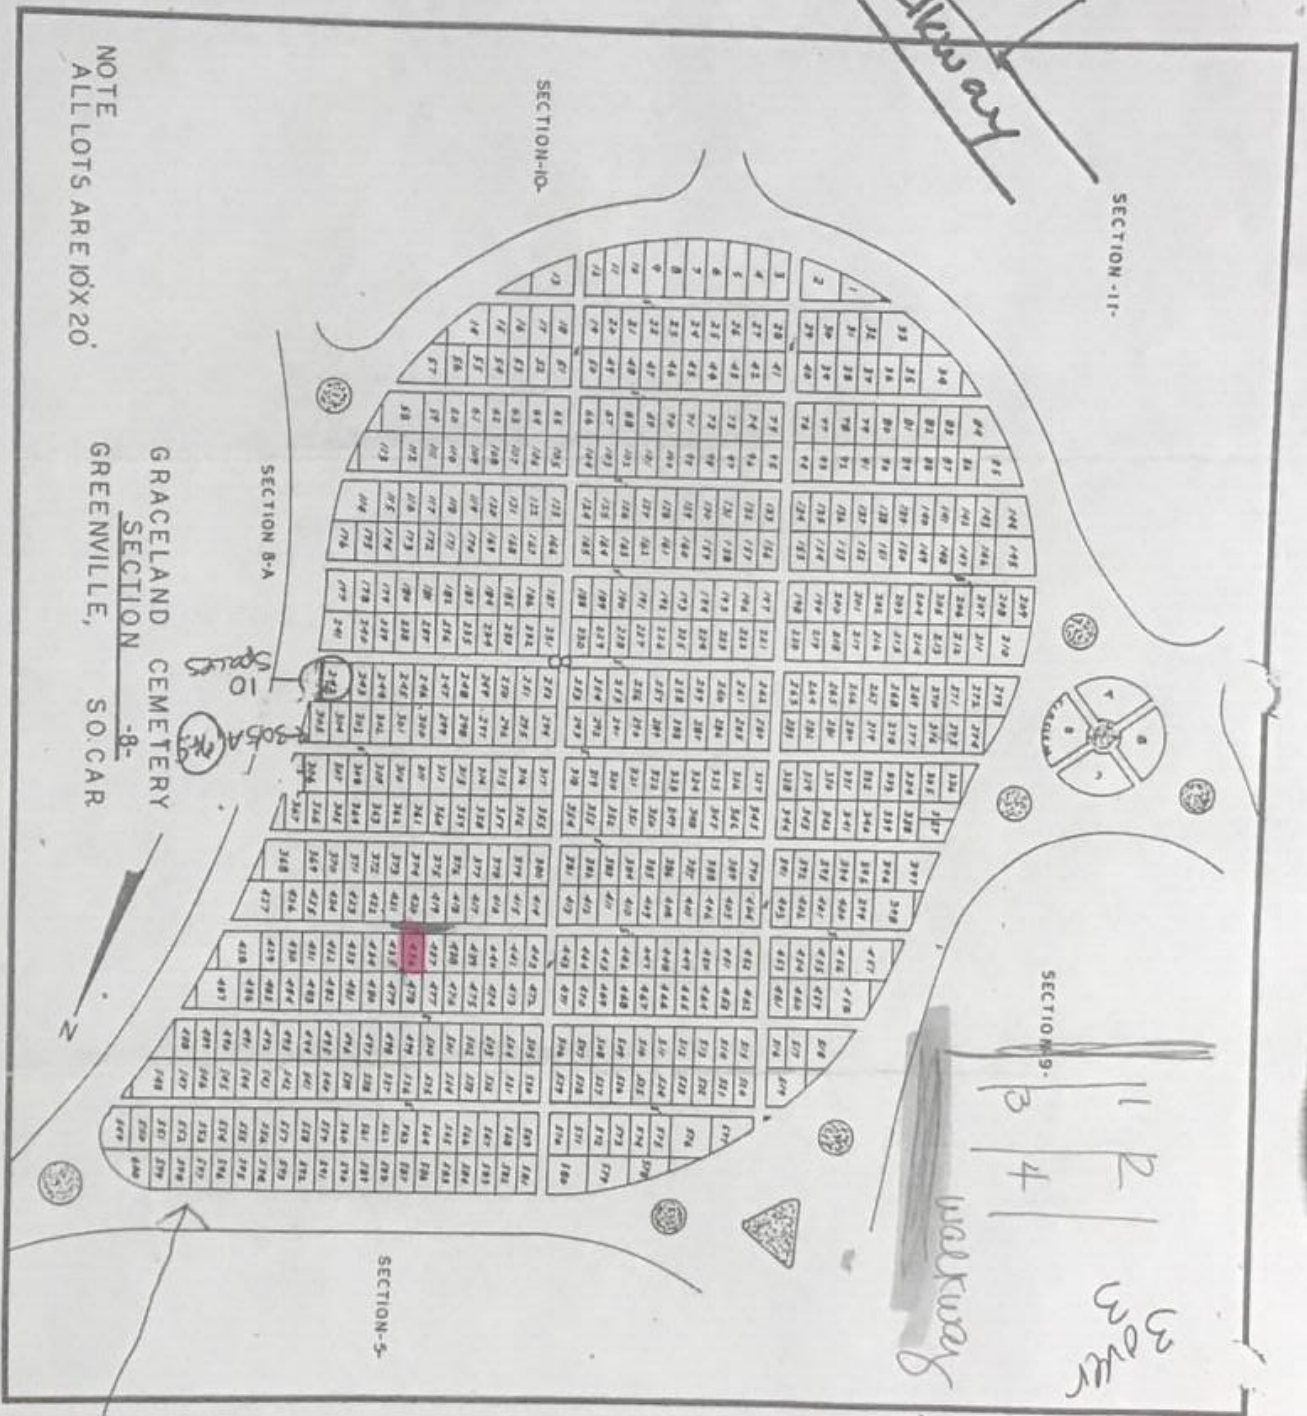

# Graceland Cemetery West

4814 White Horse Rd, Greenville, SC 29611

*Four Single Grave Spaces for Sale*  
*\$2,000.00 each!*

## About this Cemetery Property

PRIME Location!! 4 adjoining burial plots. These are very desirable lots that are no longer part of the family interment plans. The plots are near middle circle and near baby section. Single depth with potential for double depth for additional charge with cemetery. Will pay deed transfer fee. Available for Immediate Need.

## Details of this Cemetery Property

Private Listing ID: 24-0327-5 Property Type: Grave Spaces Quantity: (4) Singles Garden/Section: 8  
Lot: 436 Grave(s): 1, 2, 4, 5

NOTE  
ALL LOTS ARE 10'X20'

GRACELAND CEMETERY  
SECTION -8-  
GREENVILLE, S.C. CAR

Well cards - some of lots  
are 6 spaces, 8, or 10.

8