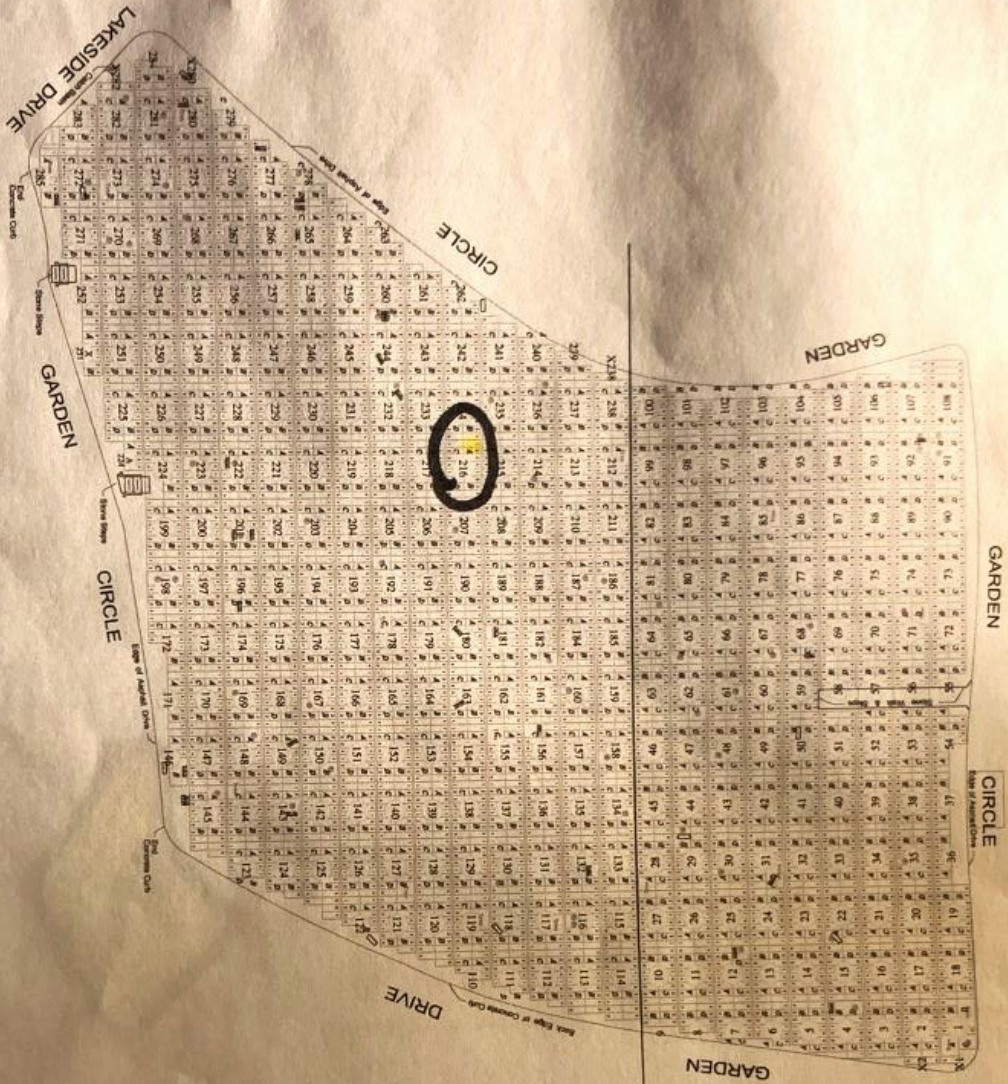

Arlington Memorial Park

201 Mount Vernon Hwy NW, Sandy Springs, GA 30328

Two Single Grave Spaces for Sale
\$8,800.00 each!

About this Cemetery Property

Beautiful setting on Pine Hill. Two lots on "crest of hill" overlooking Arlington. Nestled below GA pine trees. Shade in the morning and sun in the afternoon. Retail \$10,995 each. Selling for \$8,800 each. Purchase both for \$14,500. Available for Immediate Need.

Scan QR Code to view listing details and access Seller Contact Form.

Details of this Cemetery Property

Private Listing ID: 24-0325-7 Property Type: Grave Spaces Quantity: (2) Singles Garden/Section: Pine Hill
Lot: 216A Grave(s): 1, 2

Pine Hill

0437

SCI
 Arlington Memor
 Pine Hill
 Atlanta, Georgia
 Loc: 0437