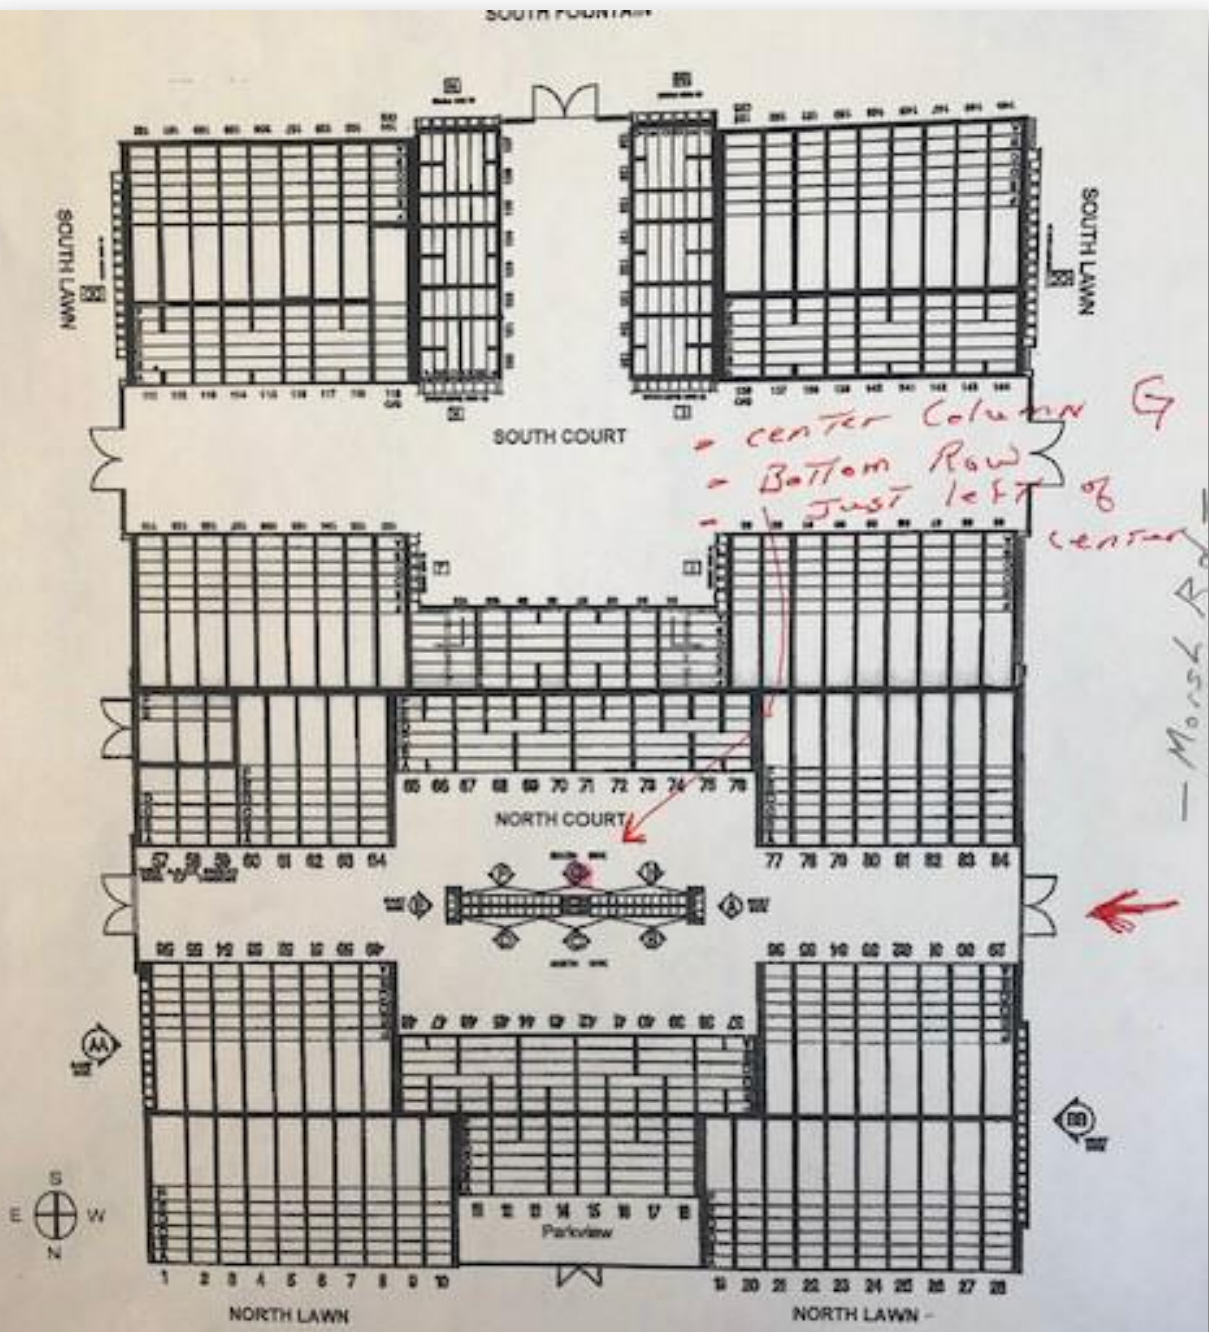

LASTING LIGHT MAUSOLEUM
WHITE HAVEN MEMORIAL PARK
PITTSFORD, NY