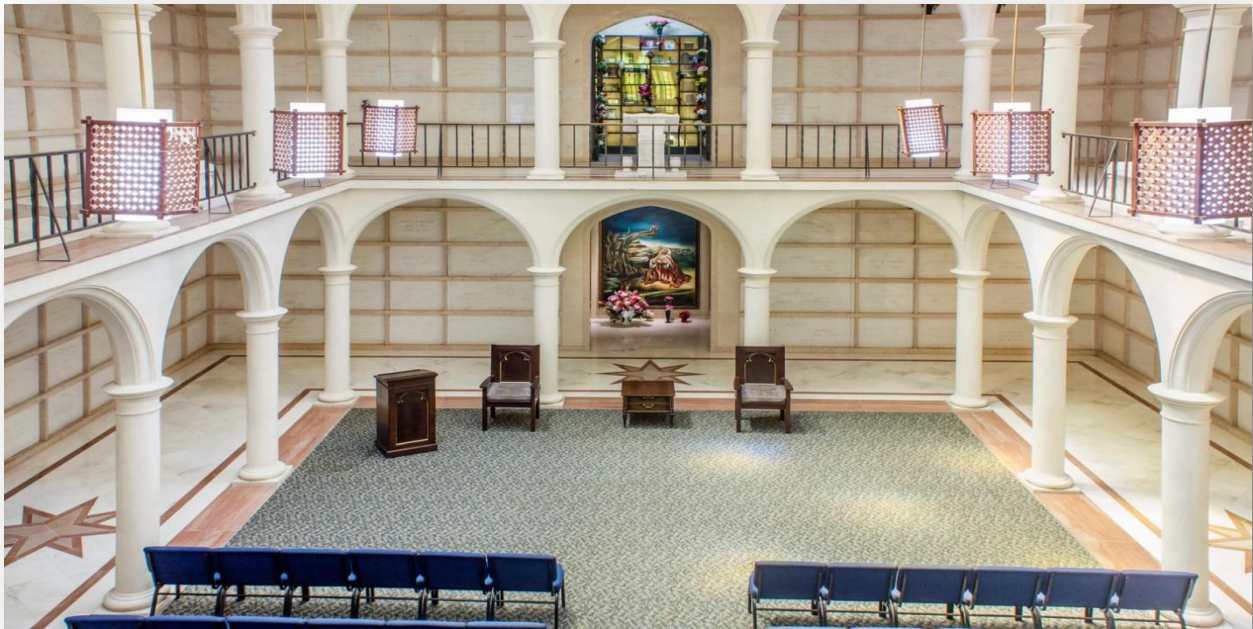

Caballero Ribero Woodlawn North

5668 Poplar Avenue, Memphis, TN 38119

Two Single Mausoleum Crypts for Sale
\$16,000.00 for both - OBO!

About this Cemetery Property

2 Side-by-Side Single Crypts, Eye level D, Unit 16, Crypts/Section 19, 20. \$16,000 OBO Crypt/Section 19 includes Opening & Closing and Inscription for Name and Date. Located in the interior Mausoleum and very close to a beautiful chapel. One of the oldest cemeteries in Miami. Located in the Little Havana neighborhood. Available for Immediate Need.