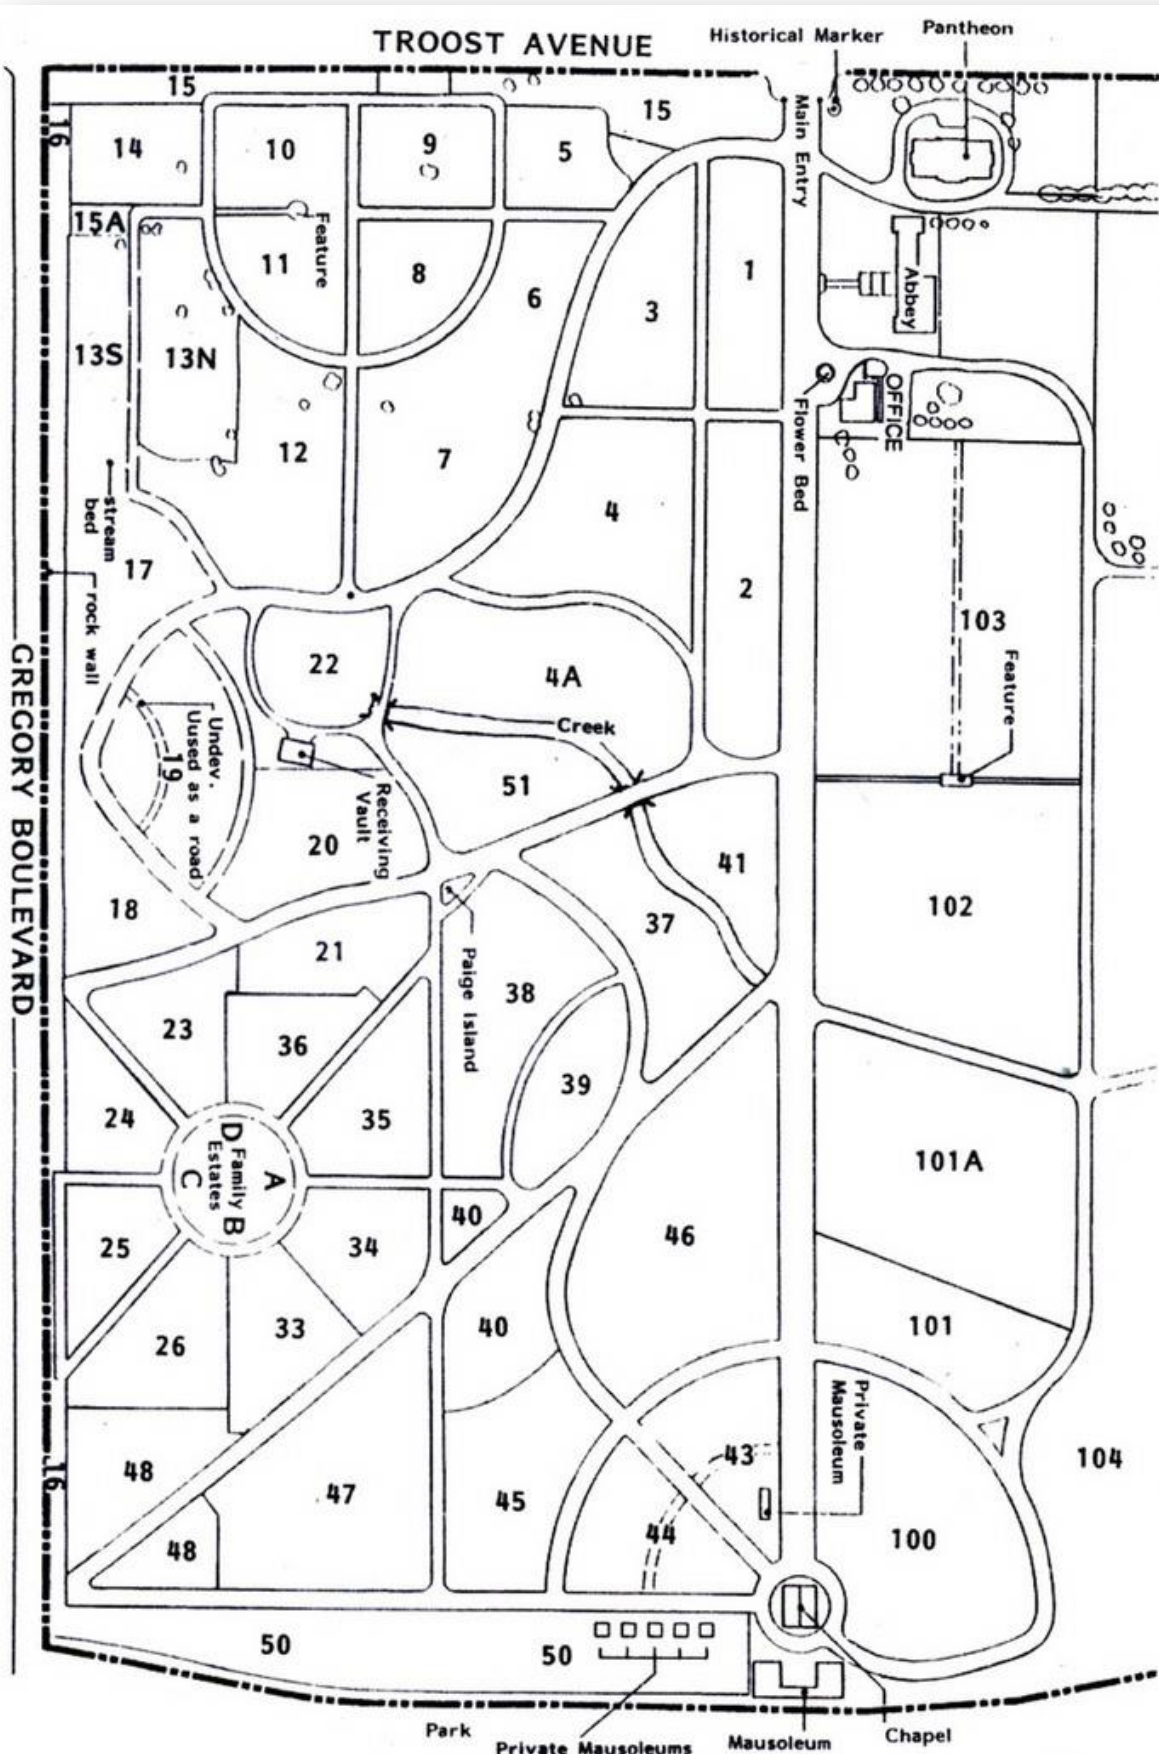

Forest Hill Calvary Cemetery

6901 Troost Ave, Kansas City, MO 64131

Double Depth Companion Lawn Crypt for Sale
\$7,000.00!

About this Cemetery Property

Pristine Double Depth Companion Lawn Crypt located in the beautifully maintained Block IV (4). [This area of the cemetery is SOLD OUT](#) so highly sought after. Only flat bronze markers allowed in this area. Includes Transfer Fee and Double Vault.

Please Call Seller Directly: [816-695-5569](tel:816-695-5569)

Details of this Cemetery Property

Listing ID: 24-0311-11 Property Type: Lawn Crypt Quantity: (1) Double Depth
Companion Garden/Block: IV-102 Lot: 4 Lawn Crypt: 4 A/B

FOREST HILL CEMETERY