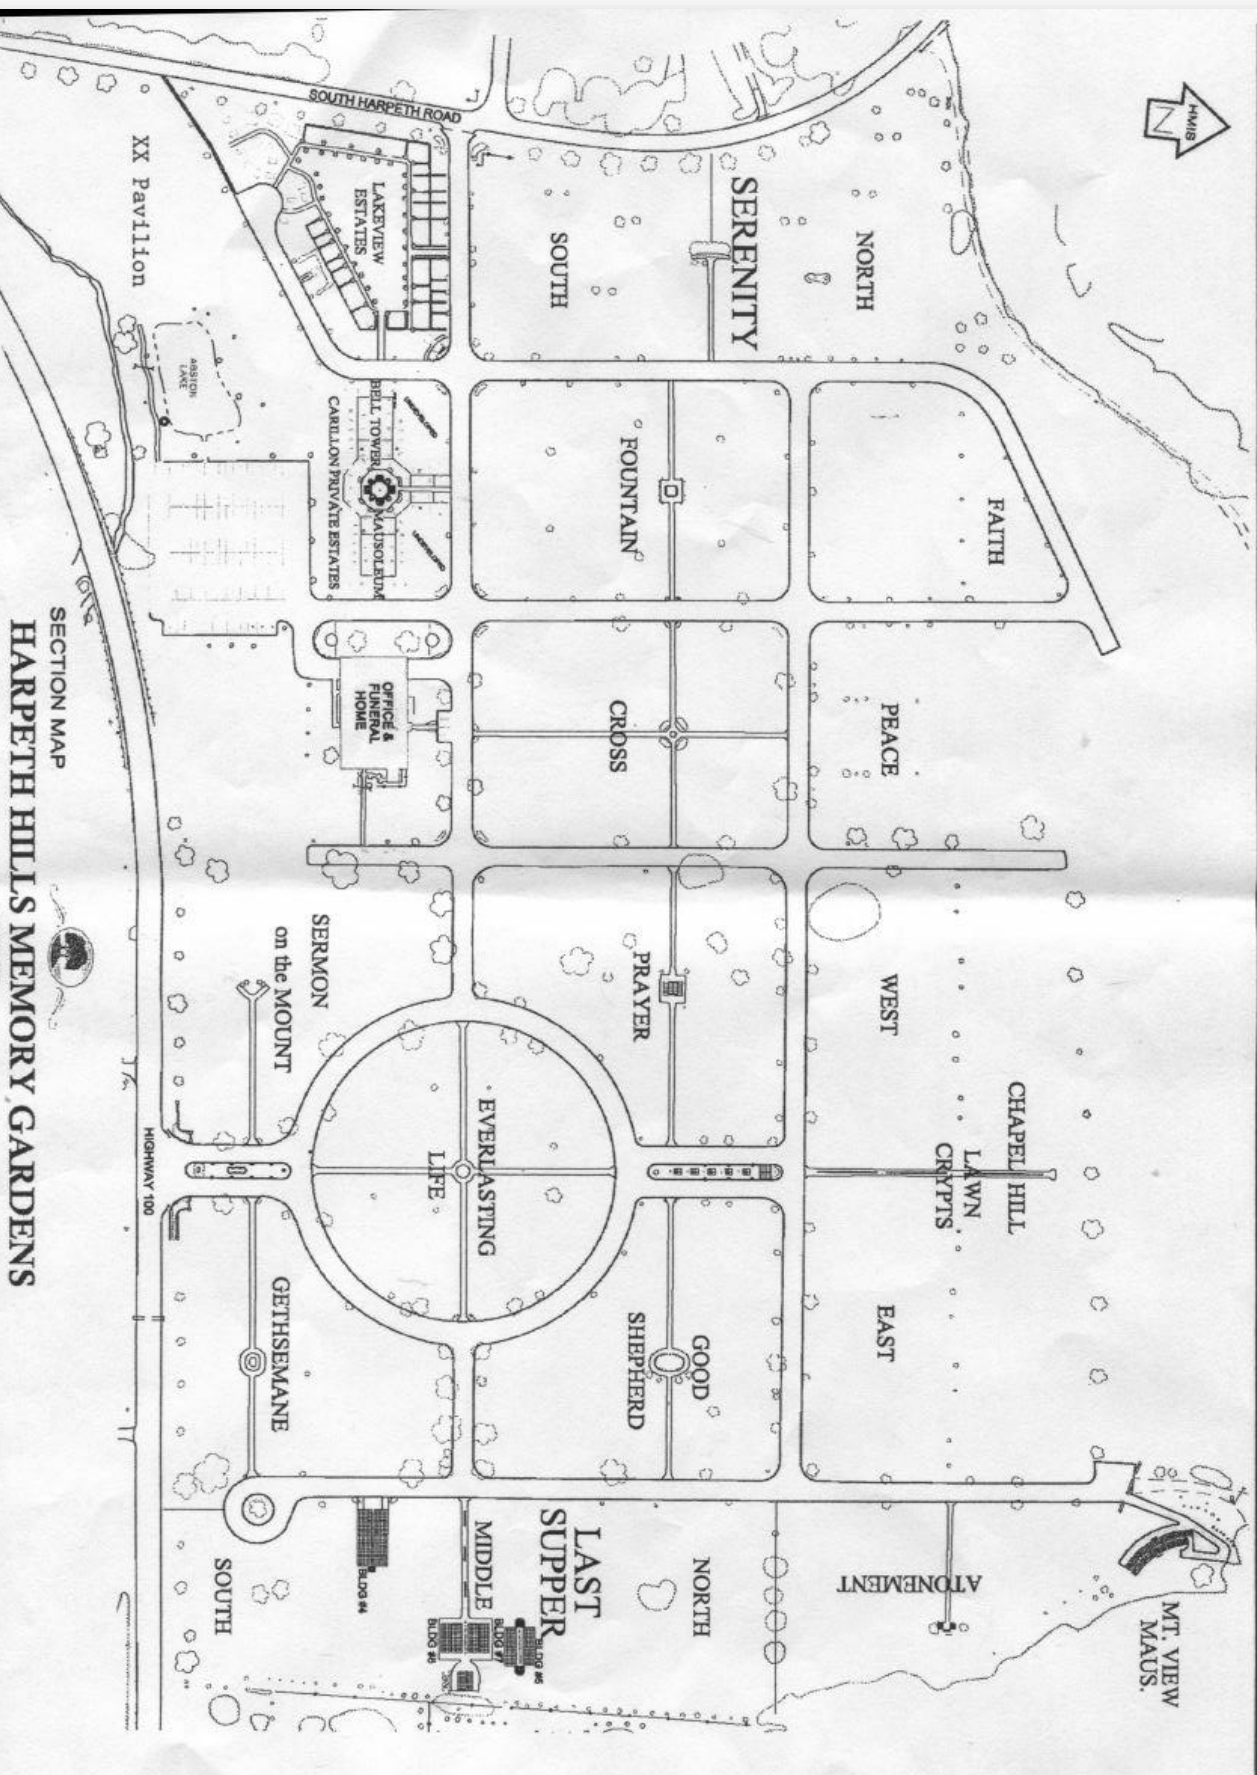

Harpeth Hills Memory Gardens

9090 Highway 100, Nashville, TN 37221

Two Single Lawn Crypts for Sale
\$8,500.00 for both!

About this Cemetery Property

This beautiful Companion package includes 2 burial spaces, 2 vaults (already preinstalled), and a 36 x 13 companion marker in the Last Supper section of this well-manicured cemetery. Available for Immediate Need.

Please Call Seller Directly: 615-406-9106

Details of this Cemetery Property

Listing ID: 24-0301-7 Property Type: Lawn Crypts Quantity: (2) Singles Garden: Last Supper Section: D
Lot: 89 Lawn Crypt(s): 1, 2

SECTION MAP
HARPETH HILLS MEMORY GARDENS

ANNOUNCING THE
NASHVILLE, TENNESSEE
AUG. 2010

SCALE: 1"=160'±