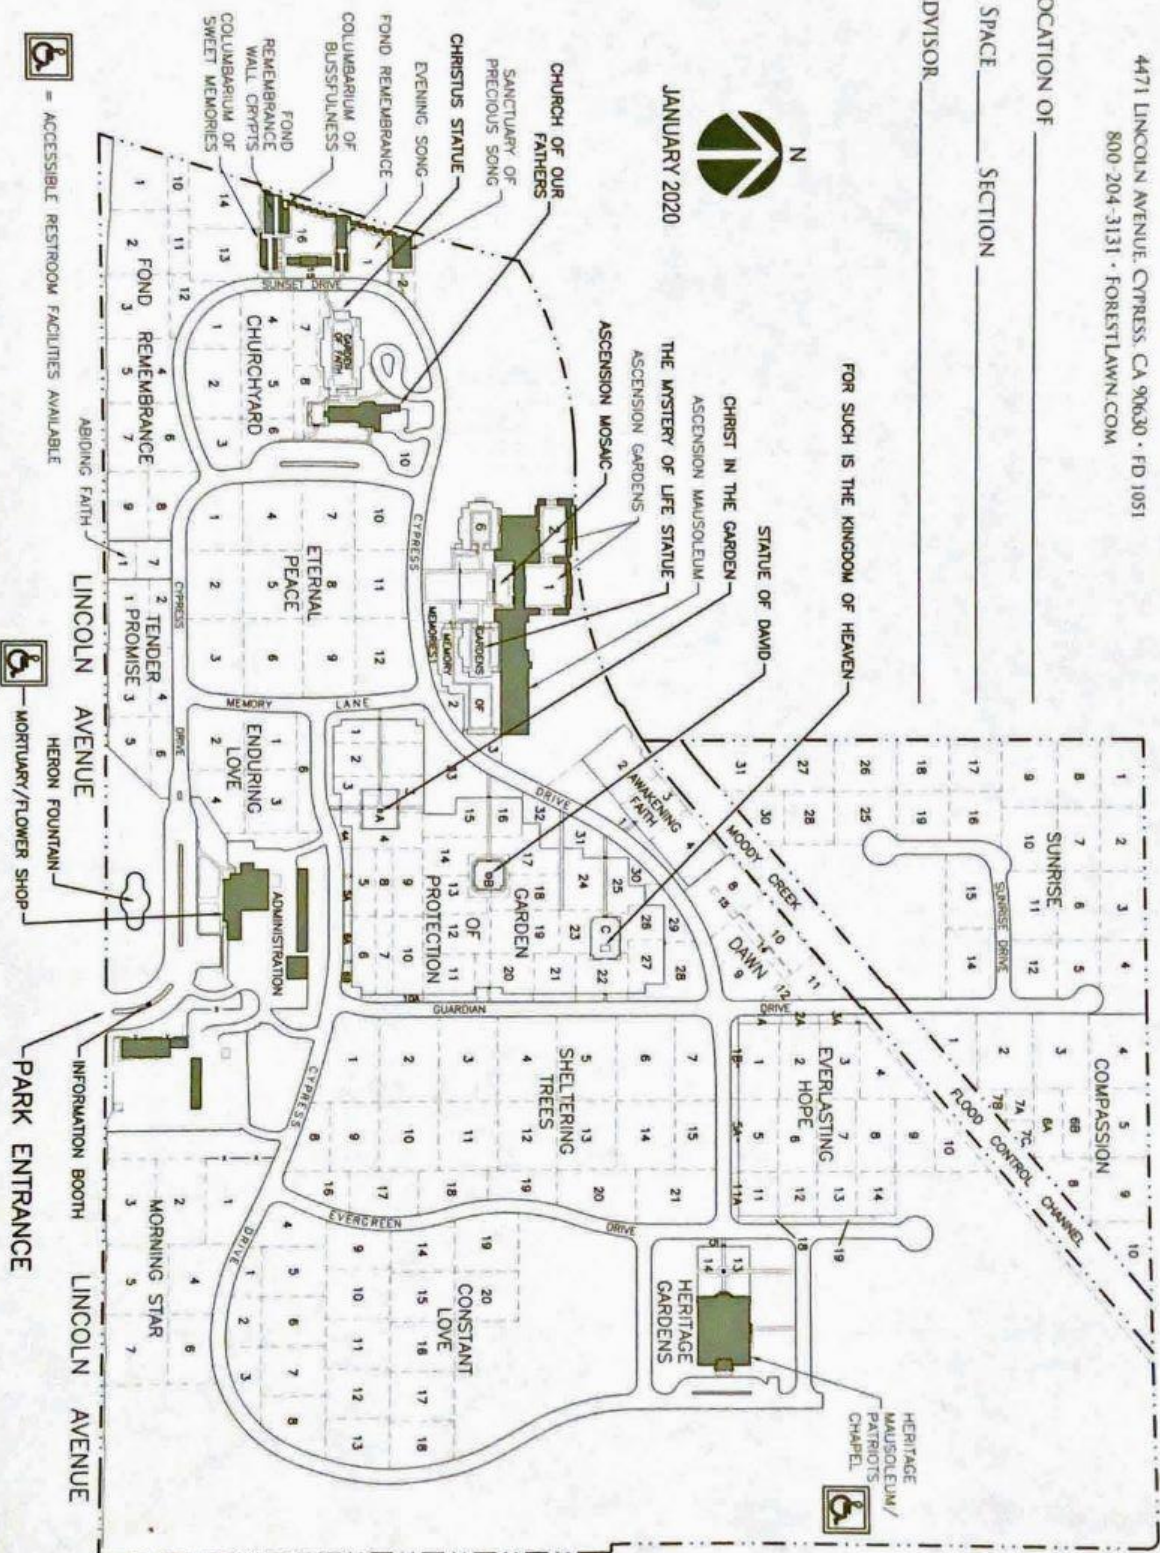

Forest Lawn - Cypress

4471 Lincoln Ave, Cypress, CA 90630

Double Depth Companion Lawn Crypt for Sale

\$13,500.00!

About this Cemetery Property

Pristine Double Depth Companion Lawn Crypt located in the beautifully maintained Garden of Protection. Garden of Protection sits adjacent to Ascension Mausoleum. At Forest Lawn it is also known as a Companion Garden Crypt. Cemetery currently retails for \$19,500. Available for Immediate Need. Includes Transfer Fee and Double Vault.

Scan QR Code to view listing details and access Seller Contact Form

Details of this Cemetery Property

Private Listing ID: 24-0301-6 Property Type: Lawn Crypt Quantity: (1) Double Depth Companion Garden/Section: Protection Lot: 3536 Lawn Crypt: 3 A/B

FOREST LAWN®

4471 LINCOLN AVENUE, CYPRESS, CA 90630 • FD 1051
800-204-3131 • FORESTLAWN.COM

MEMORIAL LOCATION OF _____

LOT _____ SPACE _____ SECTION _____

MEMORIAL ADVISOR _____

JANUARY 2020

ACCESSIBLE RESTROOM FACILITIES AVAILABLE

MORTUARY/FLOWER SHOP

PARK ENTRANCE

ACCESSIBLE RESTROOM FACILITIES AVAILABLE