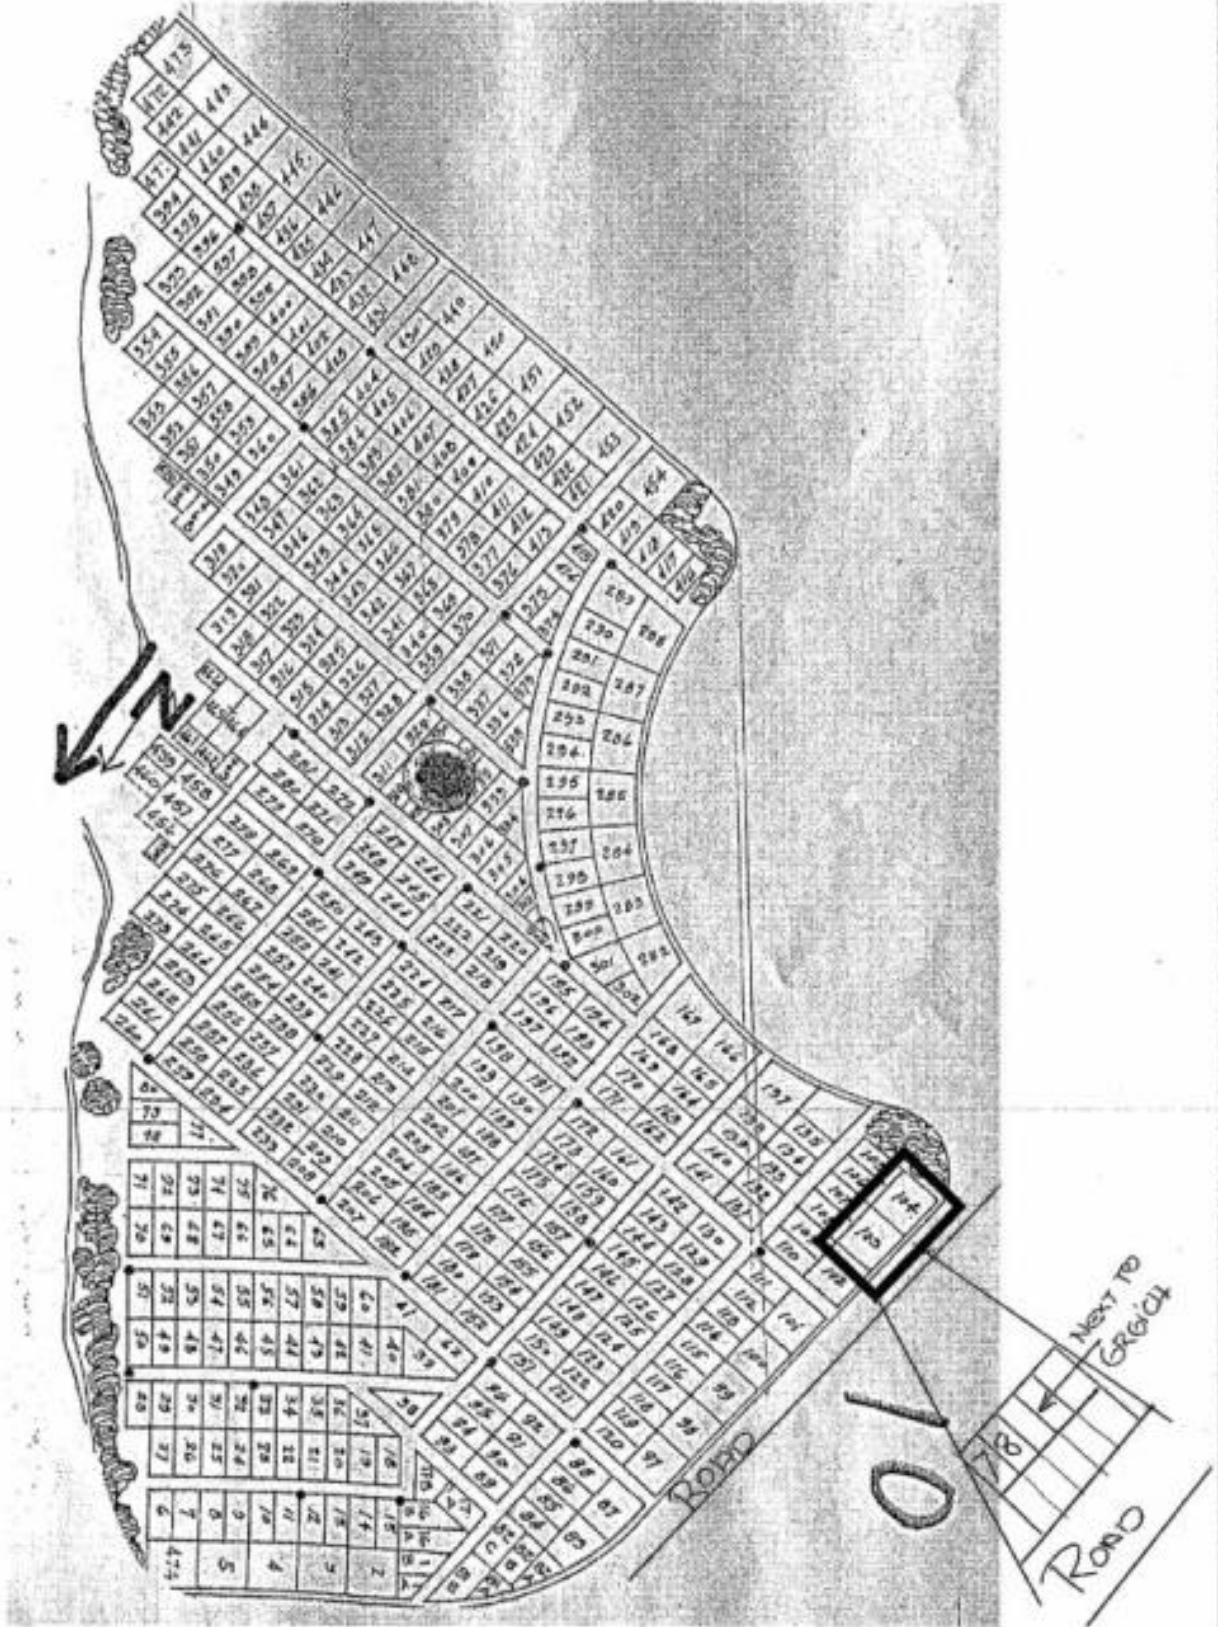

Every Detail Remembered™

Dignity®
Memorial

WISCONSIN MEMORIAL PARK
CARLENE SILVA 414-699-7664 | Carlene.Silva@DignityMemorial.com
13235 W Capitol Drive, Brookfield, WI 53005