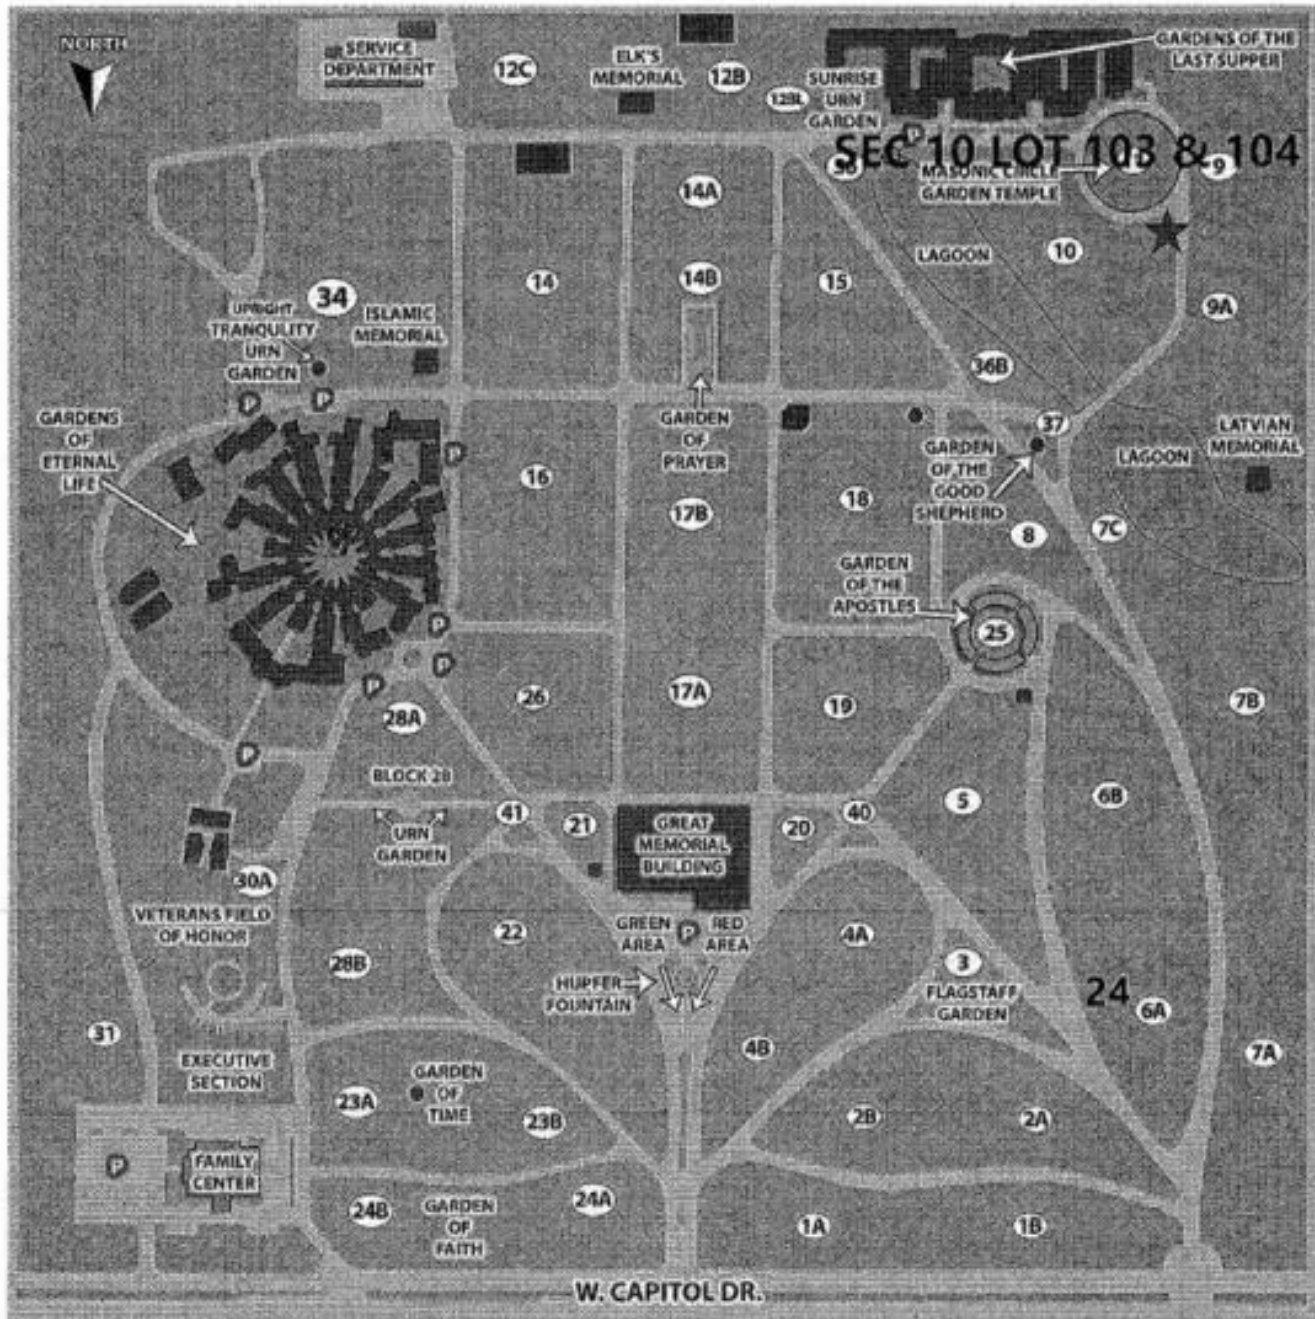

Wisconsin Memorial Park

13235 W. Capital Drive, Brookfield, WI 53005

Two Single Grave Spaces for Sale
\$5,750.00 each!

About this Cemetery Property

Just one row in from the street, Located far back in the quiet S/W corner near the Garden Temple roundabout. Section/ block 10 - Lot 103 - graves 7 and 8. This is a high location overlooking the rolling grounds and the lagoon down the hill. A nice cluster of pine trees is just to the south, providing some privacy. See pictures for location. Current value each (per WMP) is \$8,495.

Please Call Seller Directly: 262-347-9903

Details of this Cemetery Property

Listing ID: 24-0227-3 Property Type: Grave Spaces Quantity: (2) Singles Garden/Section: 10 Lot: 103
Grave(s): 7, 8

Every Detail Remembered™

Dignity
MEMORIAL

Wisconsin Memorial Park Inc.

WISCONSIN MEMORIAL PARK

CARLENE SILVA | 414-699-7664 | Carlene.Silva@DignityMemorial.com
13235 W Capitol Drive, Brookfield, WI 53005

Every Detail Remembered™

Dignity®
Memorial

WISCONSIN MEMORIAL PARK
CARLENE SILVA 414-699-7664 | Carlene.Silva@DignityMemorial.com
13235 W Capitol Drive, Brookfield, WI 53005