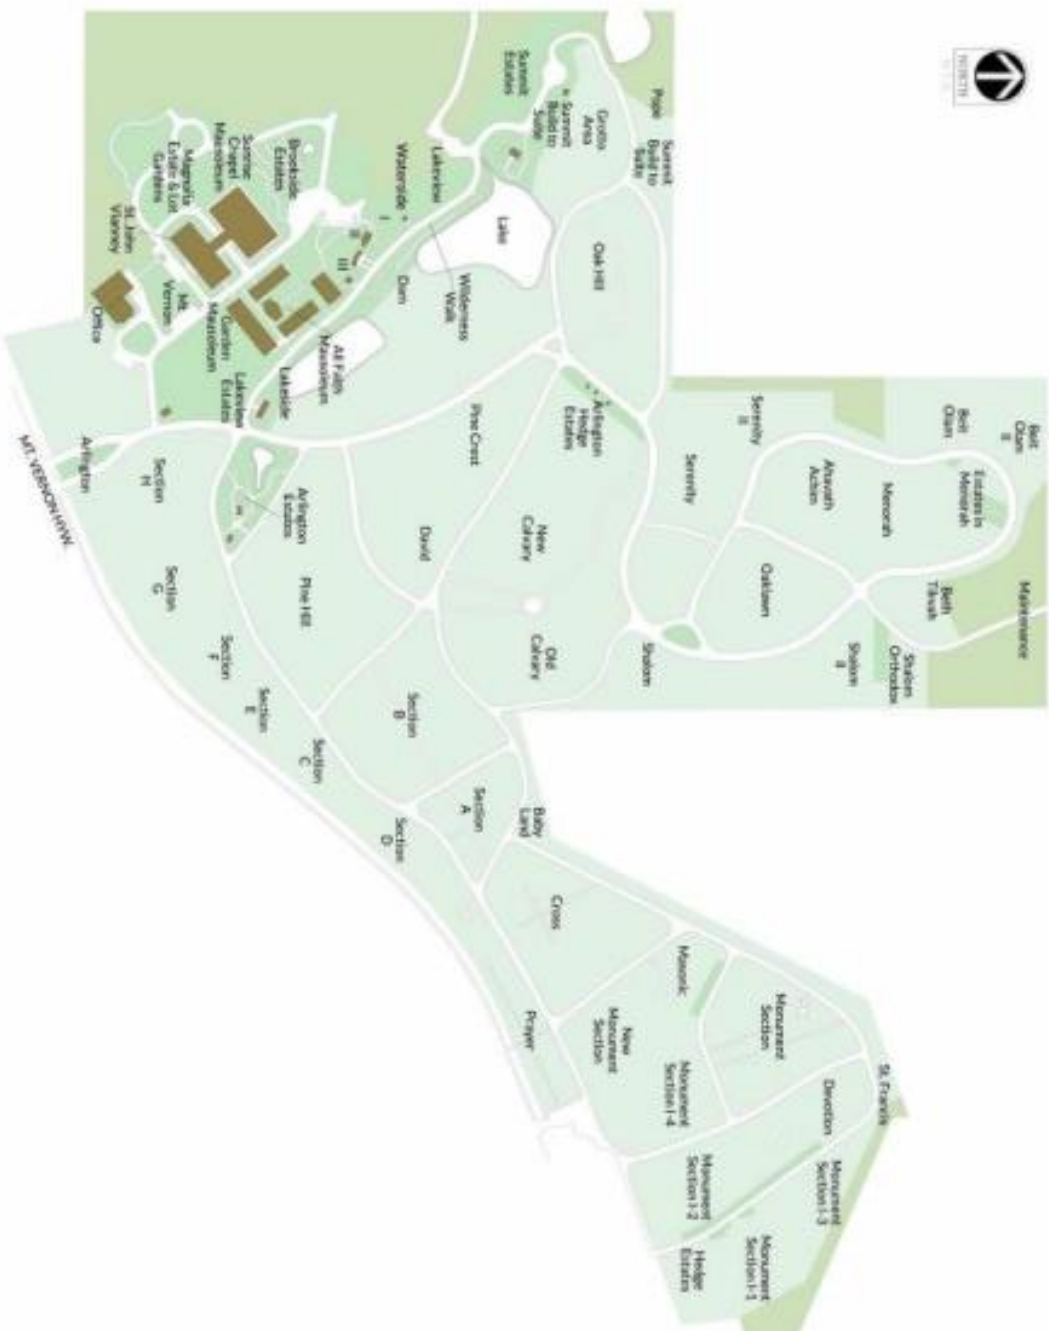

# Arlington Memorial Park

201 Mount Vernon Hwy NW, Sandy Springs, GA 30328

*True Companion Mausoleum Crypt for Sale*

**\$18,000.00!**

## About this Cemetery Property

Pristine True Companion Crypt located in the beautifully maintained All Faith Mausoleum. Available for immediate need. Includes Transfer Fee.

**Please Call Seller Directly: [615-681-2170](tel:615-681-2170)**

## Details of this Cemetery Property

Listing ID: 24-0220-3    Property Type: Mausoleum Crypt    Quantity: (1) True Companion – Head to Head  
Mausoleum: All Faith    Section: EE    Level: 4    Crypt: 19