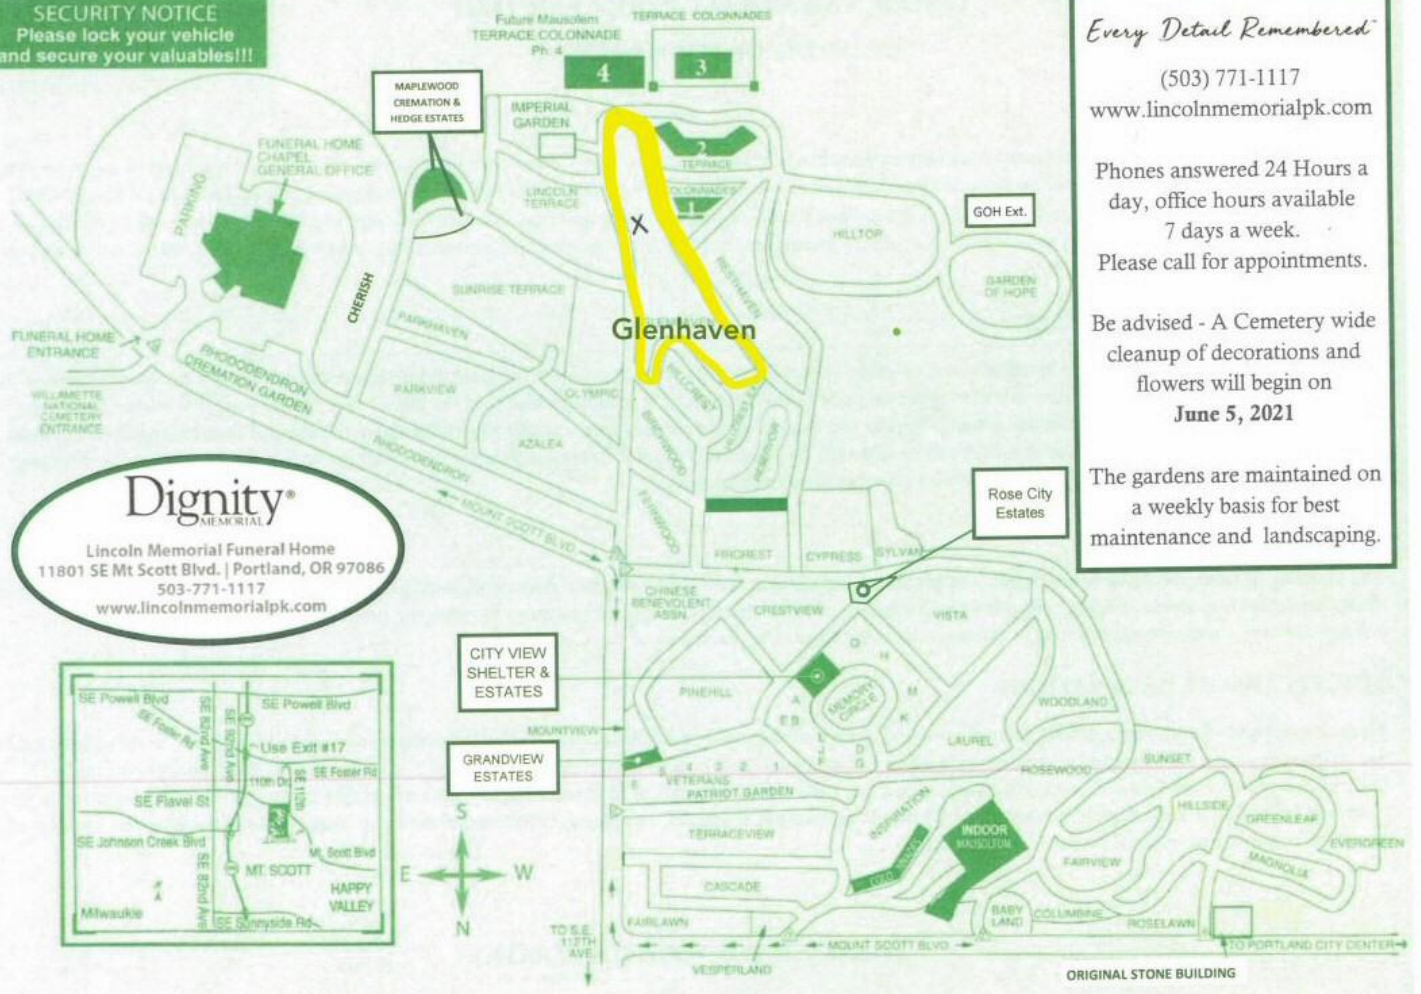

SECURITY NOTICE
Please lock your vehicle
and secure your valuables!!!

Every Detail Remembered™
(503) 771-1117
www.lincolnmemorialpk.com

Phones answered 24 Hours a
day, office hours available
7 days a week.
Please call for appointments.

Be advised - A Cemetery wide
cleanup of decorations and
flowers will begin on
June 5, 2021

The gardens are maintained on
a weekly basis for best
maintenance and landscaping.

Dignity®
MEMORIAL
Lincoln Memorial Funeral Home
11801 SE Mt Scott Blvd. | Portland, OR 97086
503-771-1117
www.lincolnmemorialpk.com