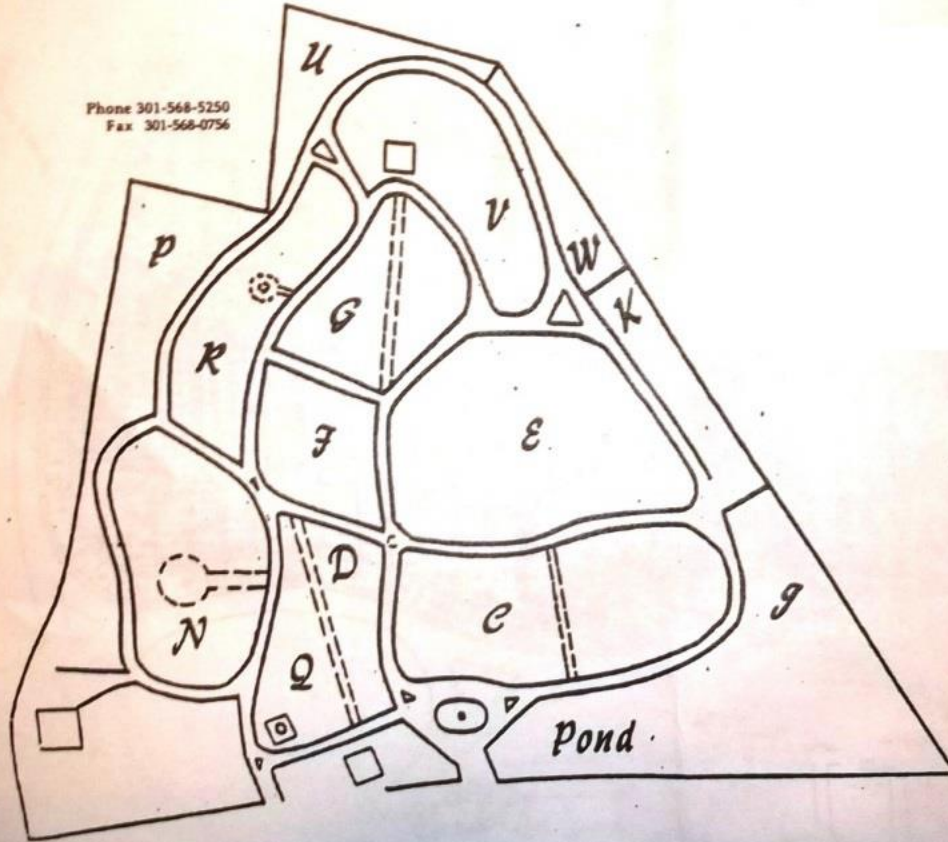

WASHINGTON NATIONAL CEMETERY
4101 Suitland Road
Suitland, MD 20746

Phone 301-568-5250
Fax 301-568-0756

Washington National Cemetery
SUITLAND, MARYLAND