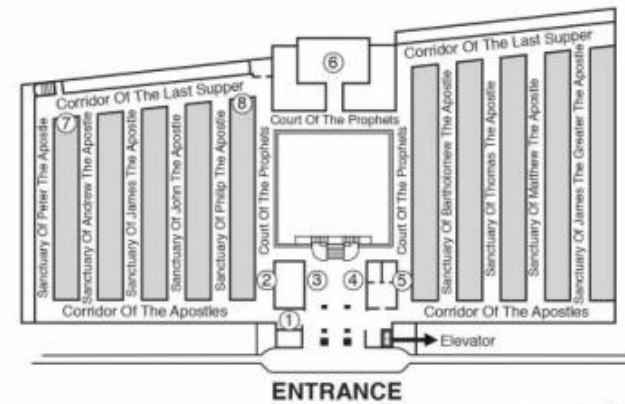

Bible Mausoleum

Greenwood Memorial Park and Mortuary FD 843

Fourth Level

- ① Alcove Of Wisdom
- ② Sanctuary Of Wisdom 2-14
- ③ Sanctuary Of Wisdom 1-13
- ④ Wisdom Annex 69-1 - 81
- ⑤ Alcove Of Knowledge Niches Unit #1
- ⑥ Alcove Of Knowledge Niches Unit #2

Third Level

- ① Alcove Of The Testaments
- ② Sanctuary Of The Testaments 2-14
- ③ Sanctuary Of The Testaments 1-13
- ④ Chapel
- ⑤ Alcove Of The Chapel Niches Unit #1
- ⑥ Alcove Of The Chapel Niches Unit #2

Street Level
(and Floor)

ENTRANCE

- ① Alcove Of The Apostles
- ② Sanctuary Of The Apostles 2-20
- ③ Sanctuary Of The Apostles 1-19
- ④ Sanctuary Of The Apostles 22-40
- ⑤ Sanctuary Of The Apostles 21-39
- ⑥ Room Of The Last Supper / Chapel Of The Last Supper
- ⑦ Last Supper Niches Unit #1
- ⑧ Last Supper Niches Unit #2

Garden Level
(1st Floor)

- ① Alcove Of The Ascension
- ② Holy Sepulcher Niches Unit #1
- ③ Holy Sepulcher Niches Unit #2
- ④ Garden Of Ascension Niches