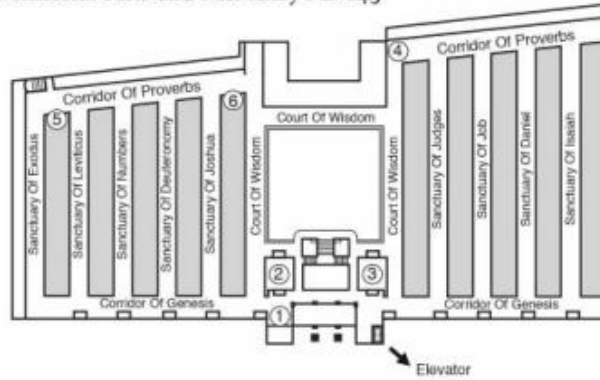

Available for Immediate Need.

Scan QR Code to view listing details and access Seller Contact Form

Details of this Cemetery Property

Listing ID: 24-0122-5 Property Type: Mausoleum Crypt Quantity: (1) Single
Mausoleum: Bible Section: Sanctuary of Goodness Level: Garden - First Floor Tier: A Crypt: 41

Bible Mausoleum

Greenwood Memorial Park and Mortuary FD 843

Fourth Level

- ① Alcove Of Wisdom
- ② Sanctuary Of Wisdom 2-14
- ③ Sanctuary Of Wisdom 1-13
- ④ Wisdom Annex 69-1 - 81
- ⑤ Alcove Of Knowledge Niches Unit #1
- ⑥ Alcove Of Knowledge Niches Unit #2

Third Level

- ① Alcove Of The Testaments
- ② Sanctuary Of The Testaments 2-14
- ③ Sanctuary Of The Testaments 1-13
- ④ Chapel
- ⑤ Alcove Of The Chapel Niches Unit #1
- ⑥ Alcove Of The Chapel Niches Unit #2

Garden Level
(1st Floor)

- ① Alcove Of The Ascension
- ② Holy Sepulcher Niches Unit #1
- ③ Holy Sepulcher Niches Unit #2
- ④ Garden Of Ascension Niches