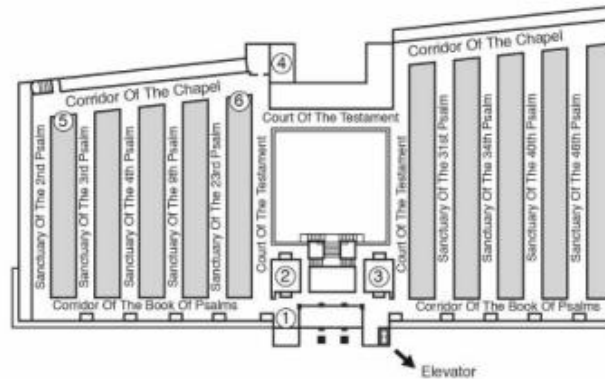

Bible Mausoleum

Greenwood Memorial Park and Mortuary FD 843

Fourth Level

- ① Alcove Of Wisdom
- ② Sanctuary Of Wisdom 2-14
- ③ Sanctuary Of Wisdom 1-13
- ④ Wisdom Annex 69-1 - 81
- ⑤ Alcove Of Knowledge Niches Unit #1
- ⑥ Alcove Of Knowledge Niches Unit #2

Third Level

- ① Alcove Of The Testaments
- ② Sanctuary Of The Testaments 2-14
- ③ Sanctuary Of The Testaments 1-13
- ④ Chapel
- ⑤ Alcove Of The Chapel Niches Unit #1
- ⑥ Alcove Of The Chapel Niches Unit #2

Street Level
(and Floor)

ENTRANCE

- ① Alcove Of The Apostles
- ② Sanctuary Of The Apostles 2-20
- ③ Sanctuary Of The Apostles 1-19
- ④ Sanctuary Of The Apostles 22-40
- ⑤ Sanctuary Of The Apostles 21-39
- ⑥ Room Of The Last Supper / Chapel Of The Last Supper
- ⑦ Last Supper Niches Unit #1
- ⑧ Last Supper Niches Unit #2

Garden Level
(1st Floor)

- ① Alcove Of The Ascension
- ② Holy Sepulcher Niches Unit #1
- ③ Holy Sepulcher Niches Unit #2
- ④ Garden Of Ascension Niches