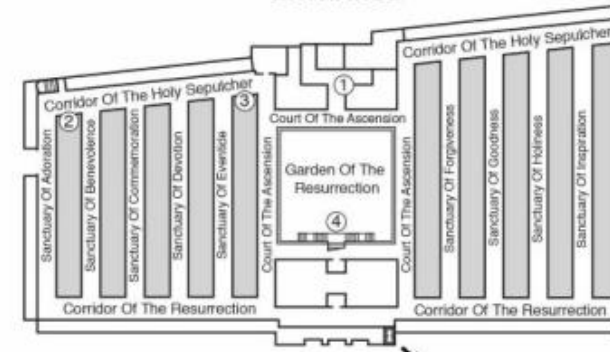

Bible Mausoleum

Greenwood Memorial Park and Mortuary FD 843

Fourth Level

- ① Alcove Of Wisdom
- ② Sanctuary Of Wisdom 2-14
- ③ Sanctuary Of Wisdom 1-13
- ④ Wisdom Annex 69-1 - 81
- ⑤ Alcove Of Knowledge Niches Unit #1
- ⑥ Alcove Of Knowledge Niches Unit #2

Third Level

- ① Alcove Of The Testaments
- ② Sanctuary Of The Testaments 2-14
- ③ Sanctuary Of The Testaments 1-13
- ④ Chapel
- ⑤ Alcove Of The Chapel Niches Unit #1
- ⑥ Alcove Of The Chapel Niches Unit #2

Street Level
(and Floor)

ENTRANCE

- ① Alcove Of The Apostles
- ② Sanctuary Of The Apostles 2-20
- ③ Sanctuary Of The Apostles 1-19
- ④ Sanctuary Of The Apostles 22-40
- ⑤ Sanctuary Of The Apostles 21-39
- ⑥ Room Of The Last Supper / Chapel Of The Last Supper
- ⑦ Last Supper Niches Unit #1
- ⑧ Last Supper Niches Unit #2

Garden Level
(1st Floor)

- ① Alcove Of The Ascension
- ② Holy Sepulcher Niches Unit #1
- ③ Holy Sepulcher Niches Unit #2
- ④ Garden Of Ascension Niches