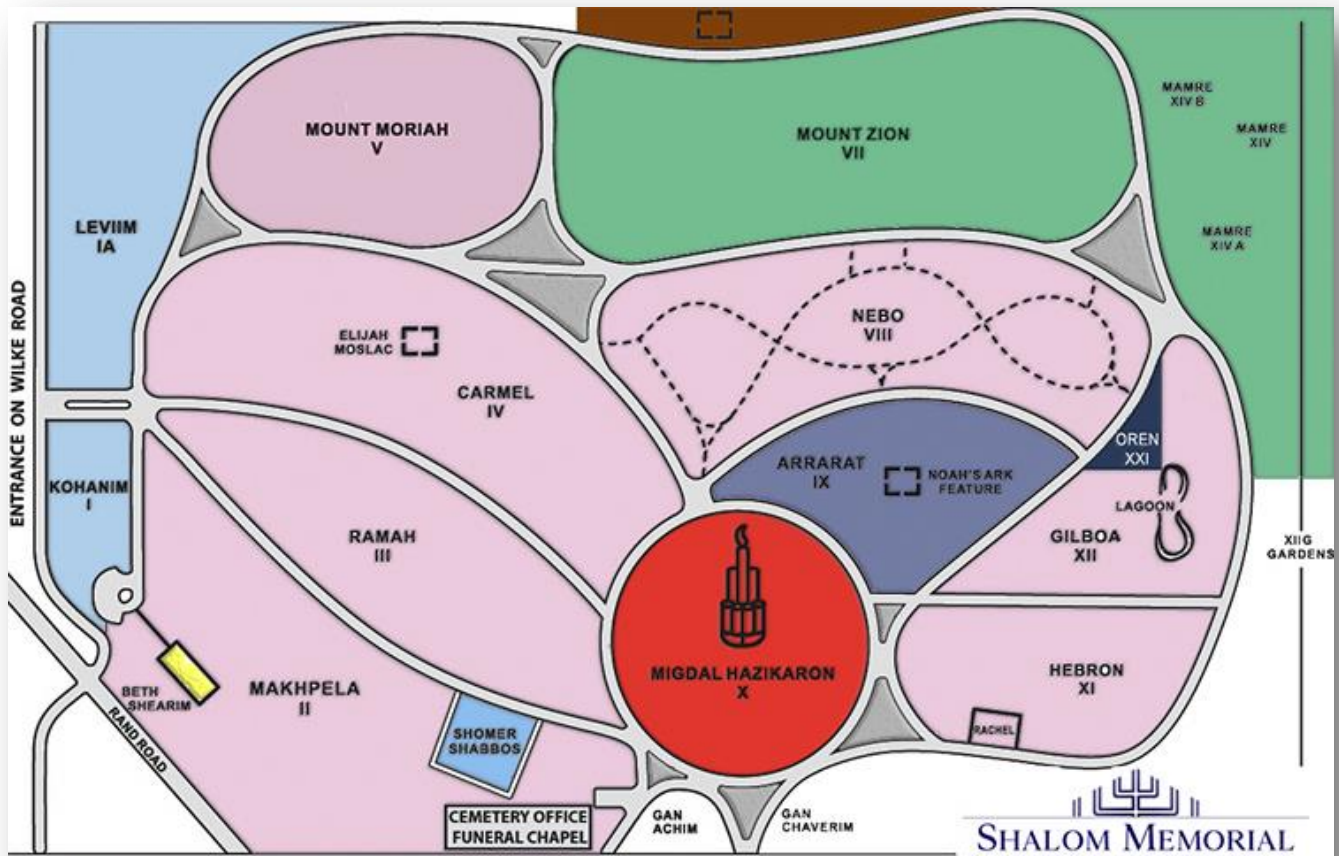

Shalom Memorial Park

1700 W Rand Rd, Arlington Heights, IL 60004

Single Mausoleum Crypt for Sale

\$25,000.00!

About this Cemetery Property

Single Mausoleum Crypt SHALOM MEMORIAL PARK Beth She'arim, Original Building Unit H, Crypt HO, Level 4, Inside. Asking \$25,000 (cemetery price \$33,450). [Original building crypts are sold out thru cemetery.](#) Available for Immediate Need. Includes Transfer Fee.

Scan QR Code to view listing details and to access Seller Contact Form

Details of this Cemetery Property

Private Listing ID: 24-0118-3 Property Type: Mausoleum Crypt Quantity: (1) Single Mausoleum: Beth She'arim - Interior - Original Building Unit: H Level: 4 Crypt: HO

SHALOM MEMORIAL
 CEMETERY • MAUSOLEUM • FUNERAL HOME

- | | |
|--|---|
| ● Featured X Migdal Section | <i>Traditional Burial Spaces & Gardens</i> |
| ● Featured XXI Oren Section | <i>Traditional Burial Spaces Near Pond</i> |
| ● Section IX Arrarat | <i>Traditional Burial Spaces</i> |
| ● Sections II, III, IV, V, VIII, XI, XII | <i>Traditional Burial Spaces</i> |
| ● Sections VII, XIV | <i>Traditional Burial Spaces and Gardens</i> |
| ● Sections I, IA, SS | <i>Traditional Burial Spaces and Shomer Shabbos</i> |
| ● Beth Shea'rim Mausoleum | <i>Mausoleum Crypts</i> |