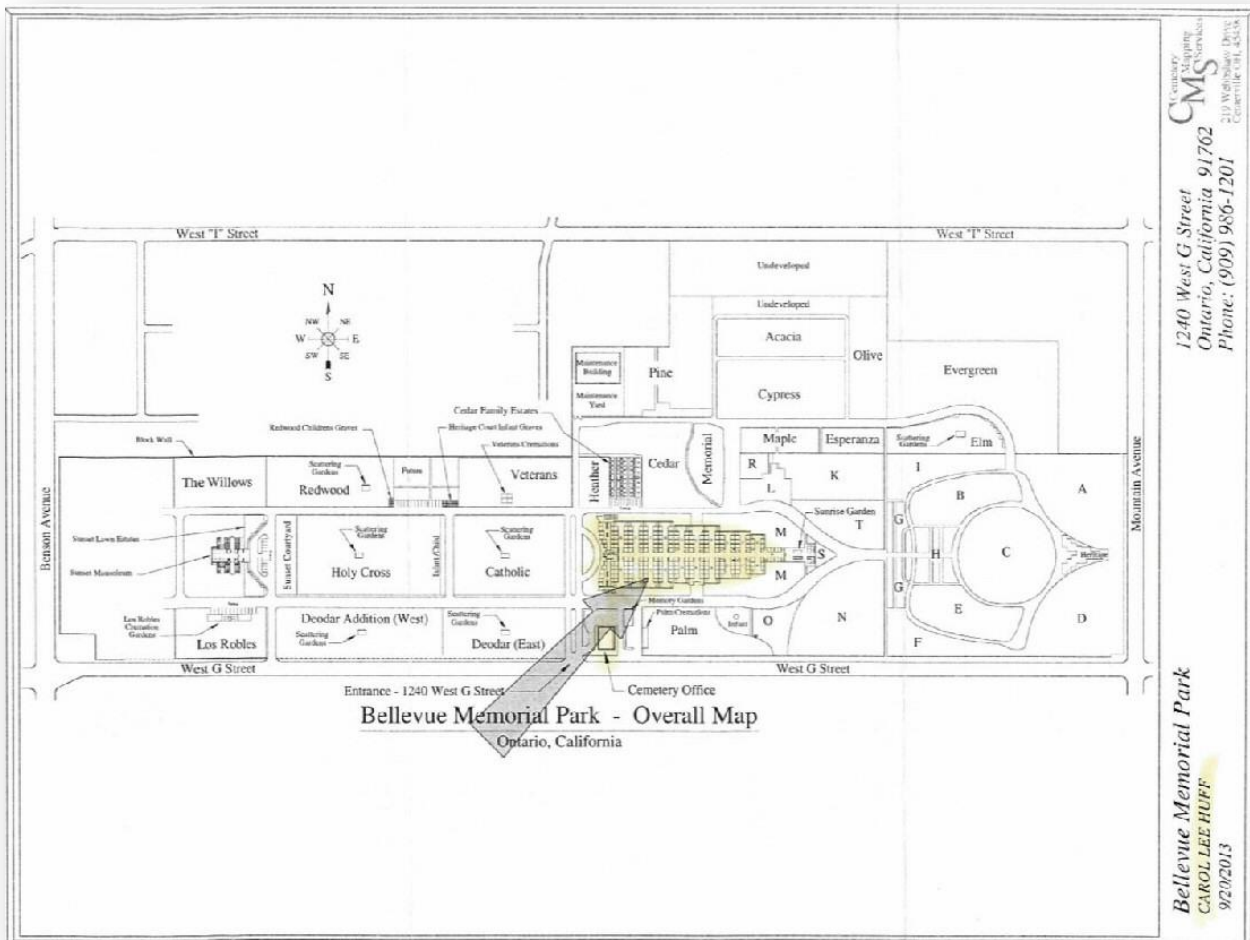

Bellevue Memorial Park

1240 West G Street, Ontario, CA 91762

True Companion Mausoleum Crypt for Sale

\$13,900.00!

About this Cemetery Property

For Sale our Beloved Cemetery Crypt that has been in our family since 1978. The description is as follows: Heritage Spaces, Corridor I, Column 22, Level B (Heart Level), Double Crypt Two (2) Spaces. Available for Immediate Need. Includes Transfer Fee.

Please Call Seller Directly: [760-703-1851](tel:760-703-1851)

Details of this Cemetery Property

Listing ID: 24-0103-8 Property Type: Mausoleum Crypt Quantity: (1) True Companion

Mausoleum: Heritage Spaces Section: Corridor I Crypt: D #22 B

Bellevue Memorial Park - Overall Map
Ontario, California

Century Mapping
CMS
 Services
 1240 West G Street
 Ontario, California 91762
 Phone: (909) 986-1201

Bellevue Memorial Park
 CAROL LEE HUFF
 9/20/2013