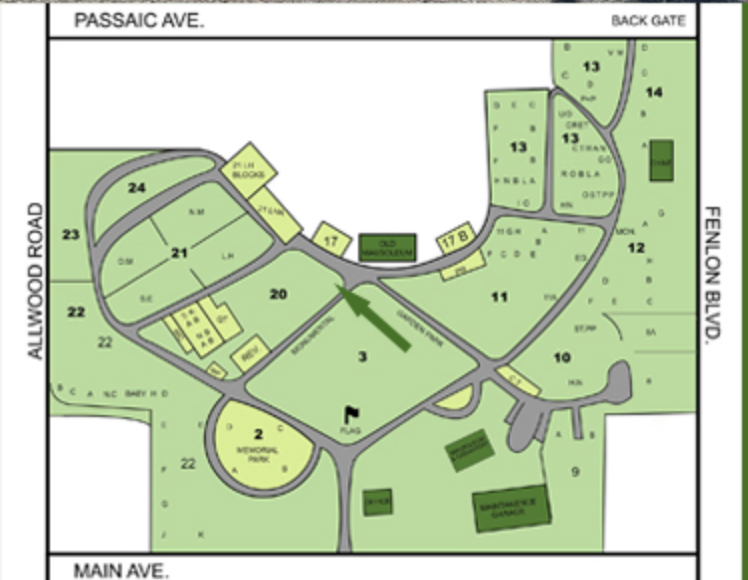

# East Ridgelawn Cemetery Plots for Sale

255 Main Avenue, Clifton, New Jersey

Prime location on corner under tree

Plots 1 & 2  
Section 20, Lot 328

Plots 7 & 8  
Section 20, Lot 328

4 individual, single depth plots in open garden area of East Ridgelawn Cemetery. Can be purchased individually, in pairs, or all 4. Prime location on corner of Garden Park with nearly 30 yards of open space around them. Shaded under a mature tree. Close to cemetery entrance, can park directly next to plots. Each plot can hold one (1) casket plus up to three (3) cremation urns. Cemetery can accommodate immediate needs.

\$1800 for one plot, \$3600 for two plots, \$7200 for all four plots