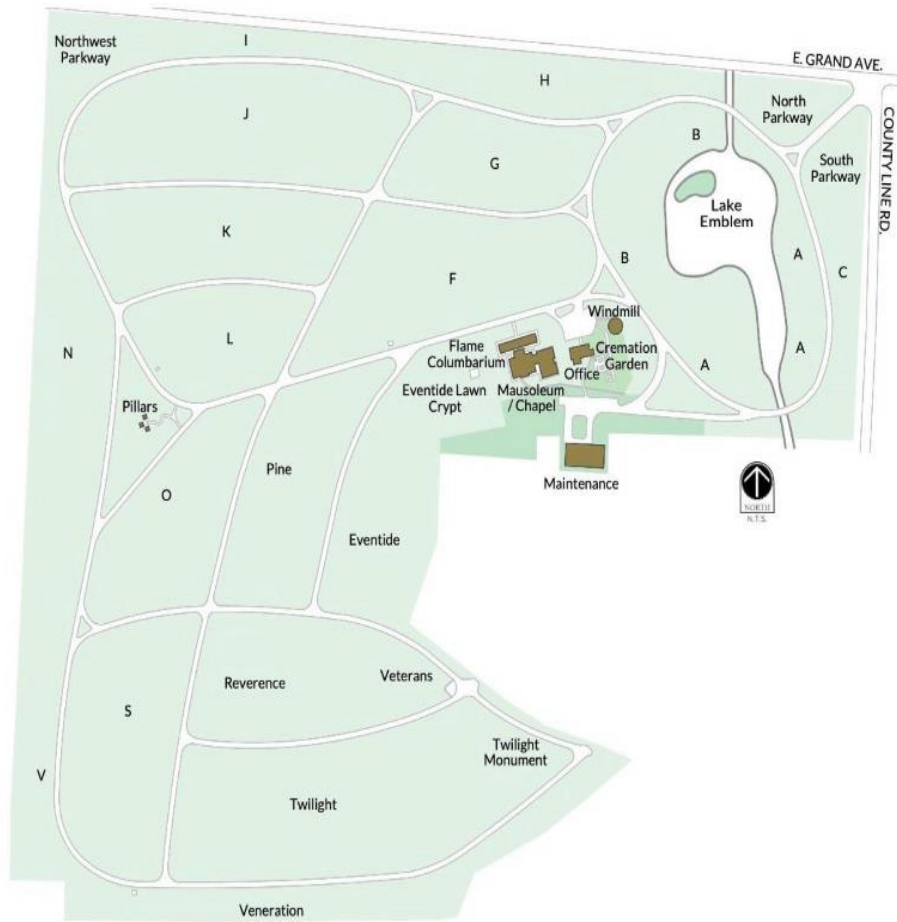

# Mount Emblem Cemetery

520 E Grand Ave, Elmhurst, IL 60126

*Four Single Grave Spaces for Sale*  
*\$4,000.00 each!*

## About this Cemetery Property

Beautiful setting. One space one body plus one cremation. Or one space two cremations. Current cost is \$5,995 per space. Owner is discounting 33% each space. Current transfer deed fee is \$295.plus an additional fee of \$25/space. Available for Immediate Need. Includes Transfer Fee.

## Details of this Cemetery Property

Listing ID: 23-1103-3 Property Type: Grave Spaces Quantity: (4) Singles Garden/Section: S Lot: 95 N  
1/2 Grave(s): 3, 4, 5, 6

*Create a lasting legacy. Our cemetery professionals are available to help you choose cremation property and cemetery space.  
Stop by our office or call **630-834-6080***